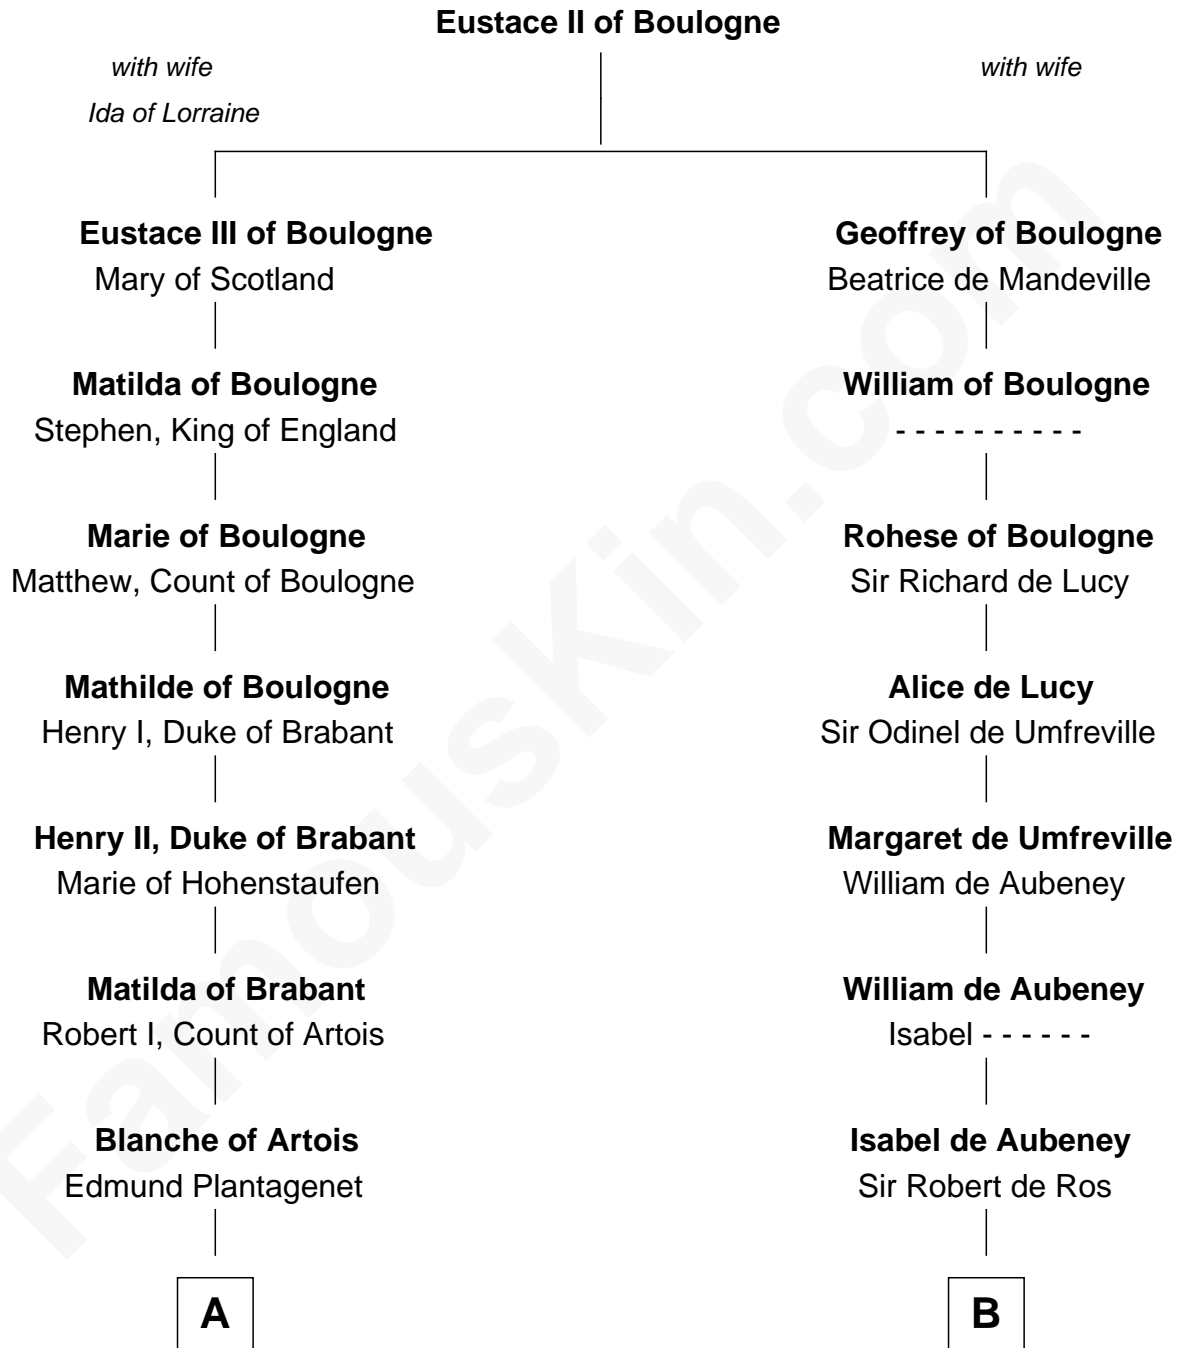

FamousKin.com

Relationship Chart of

Richard Henry Lee

Signer of the Declaration of Independence

18th cousin 3 times removed of

Edmund Waller

English Poet and Politician

C

Richard Eltonhead

Anne Sutton

Alice Eltonhead

Henry Corbin

Laetitia Corbin

Richard Lee

Gov. Thomas Lee

Hannah Ludwell