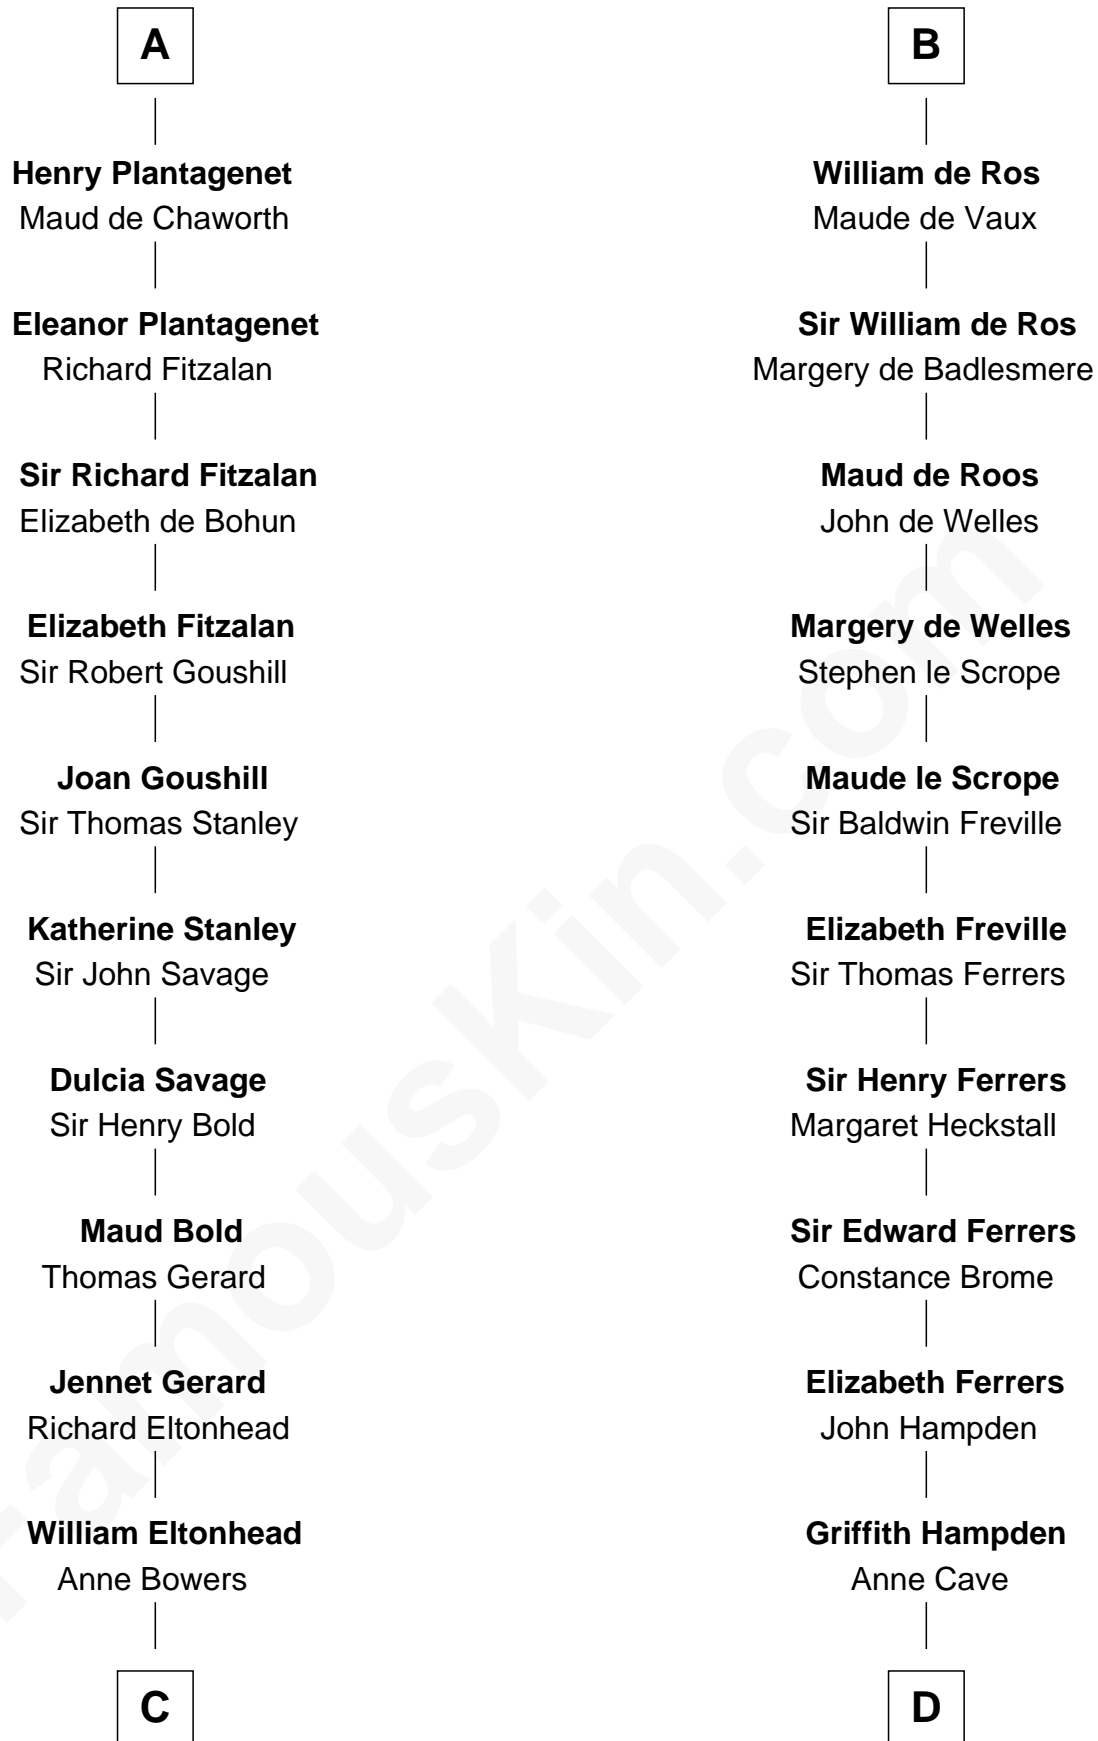

FamousKin.com

Relationship Chart of

Richard Henry Lee

Signer of the Declaration of Independence

18th cousin 3 times removed of

Edmund Waller

English Poet and Politician

C

Richard Eltonhead

Anne Sutton

Alice Eltonhead

Henry Corbin

Laetitia Corbin

Richard Lee

Gov. Thomas Lee

Hannah Ludwell