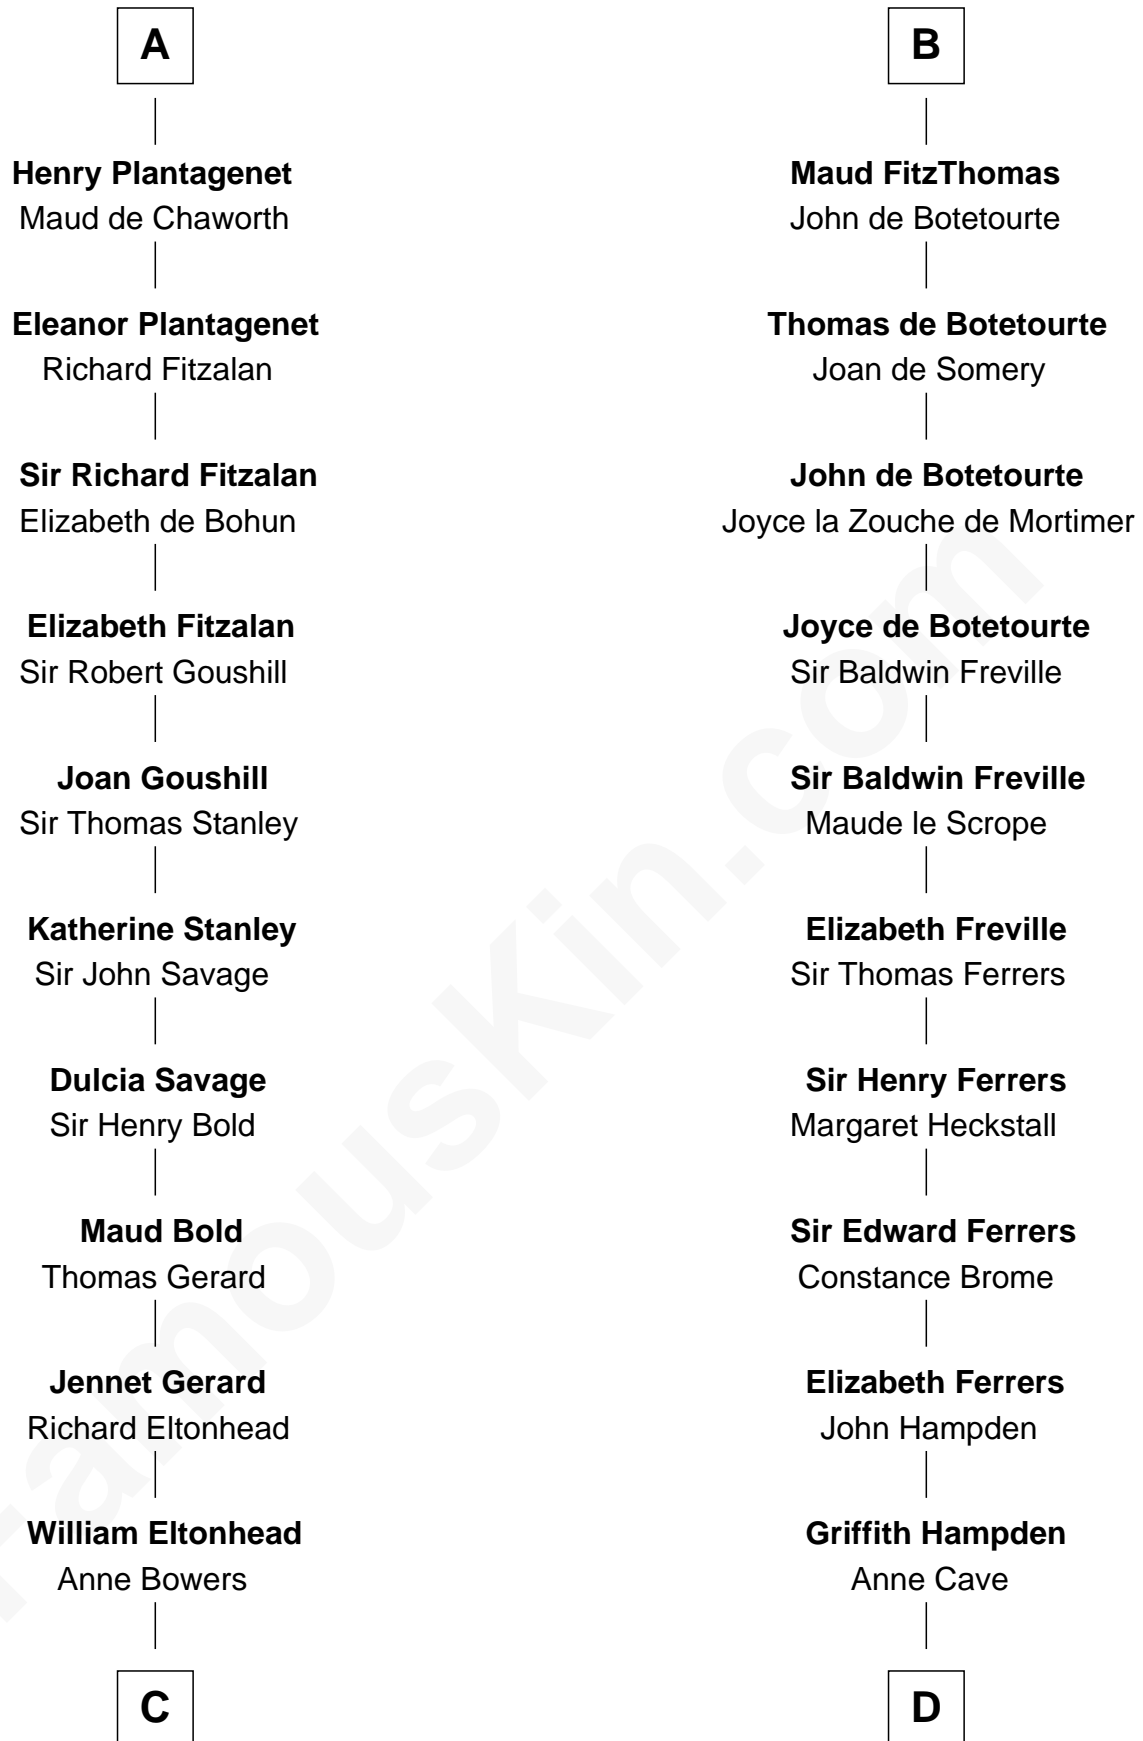

FamousKin.com

Relationship Chart of

Richard Henry Lee

Signer of the Declaration of Independence

18th cousin 3 times removed of

Edmund Waller

English Poet and Politician

Duncan I of Scotland

Malcolm III of Scotland

St. Margaret of Scotland

Maud of Scotland

Henry I, King of England

Maud of England

Geoffrey Plantagenet

Henry II, King of England

Eleanor of Aquitaine

St. Margaret of Scotland

Maud of Scotland

Henry I, King of England

Maud of England

Geoffrey Plantagenet

Henry II, King of England

Ida de Tony

Sir William Longespee

Ela of Salisbury

Ida Longespee

Sir William de Beauchamp

Beatrice de Beauchamp

Thomas FitzOtto

B

C

Richard Eltonhead