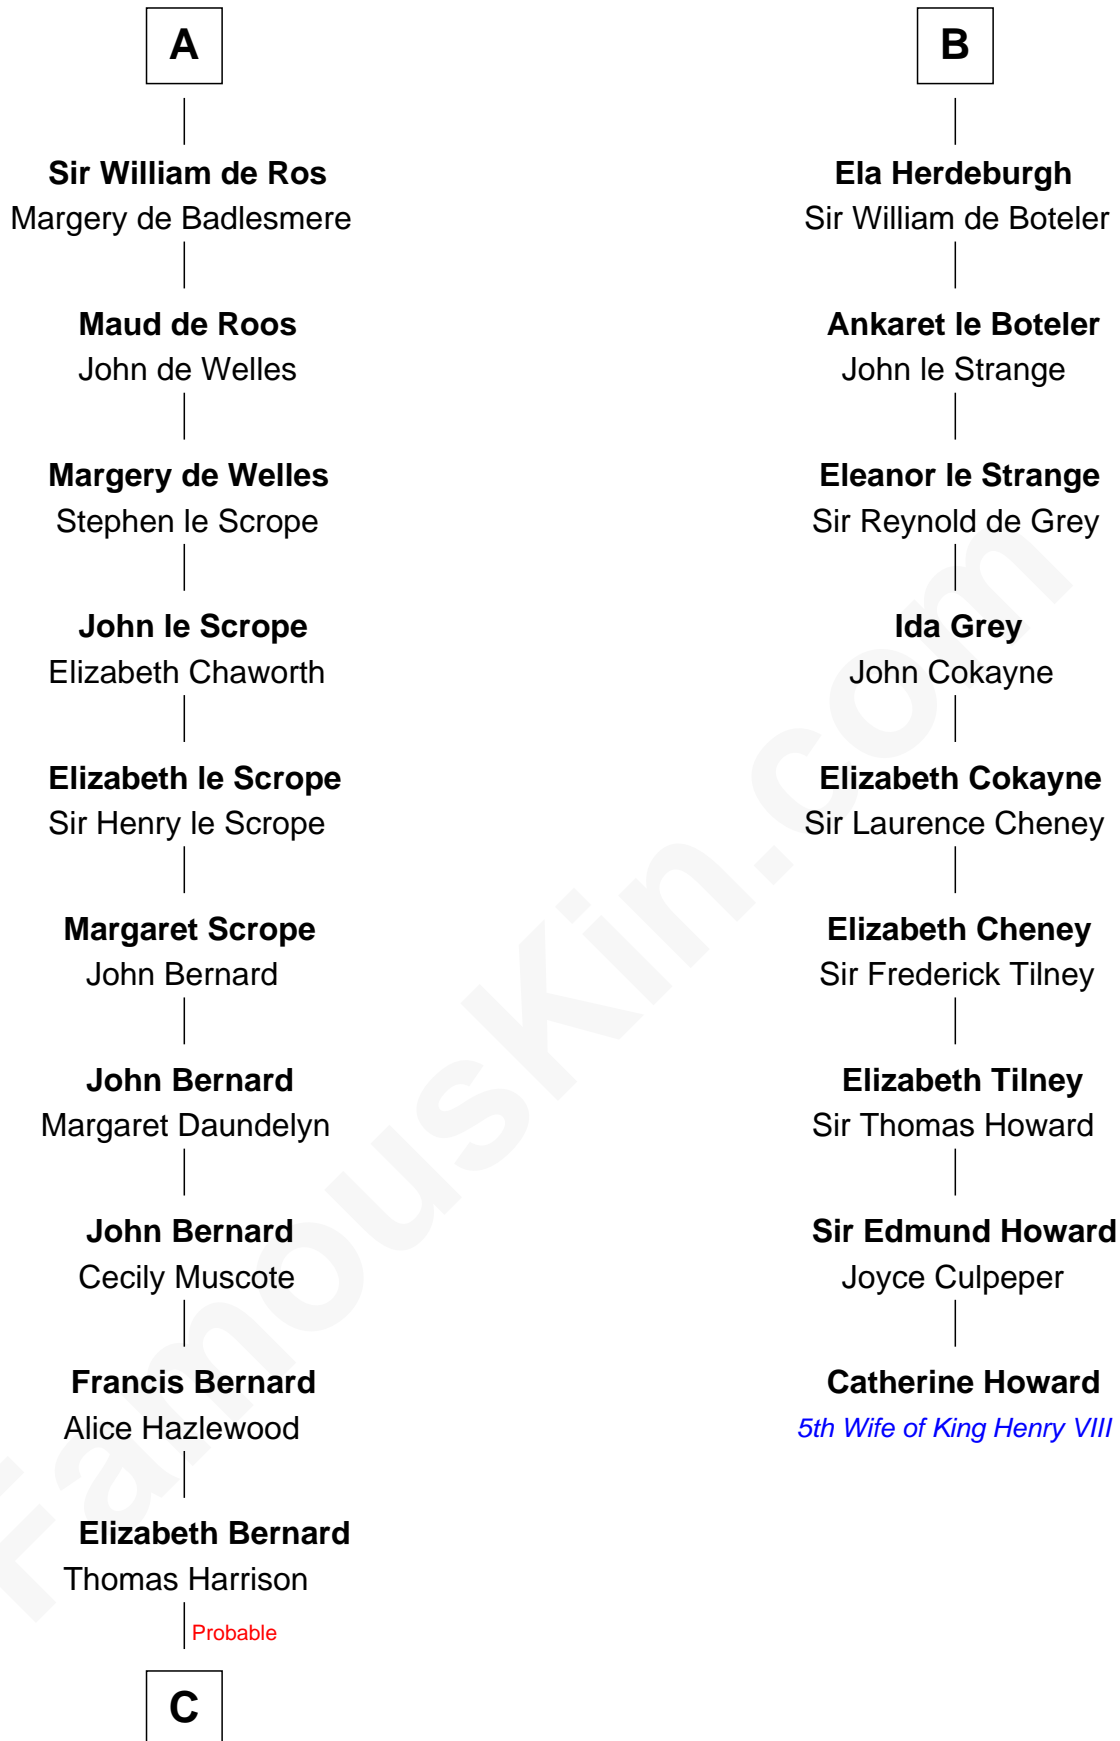

FamousKin.com

Relationship Chart of

Richard Henry Lee

Signer of the Declaration of Independence

15th cousin 6 times removed of

Catherine Howard

5th Wife of King Henry VIII

Sir Walter Giffard

Agnes Flaitel

C

Benjamin Harrison

Mary - - - - -

Benjamin Harrison

Hannah Churchill

Hannah Harrison

Philip Ludwell