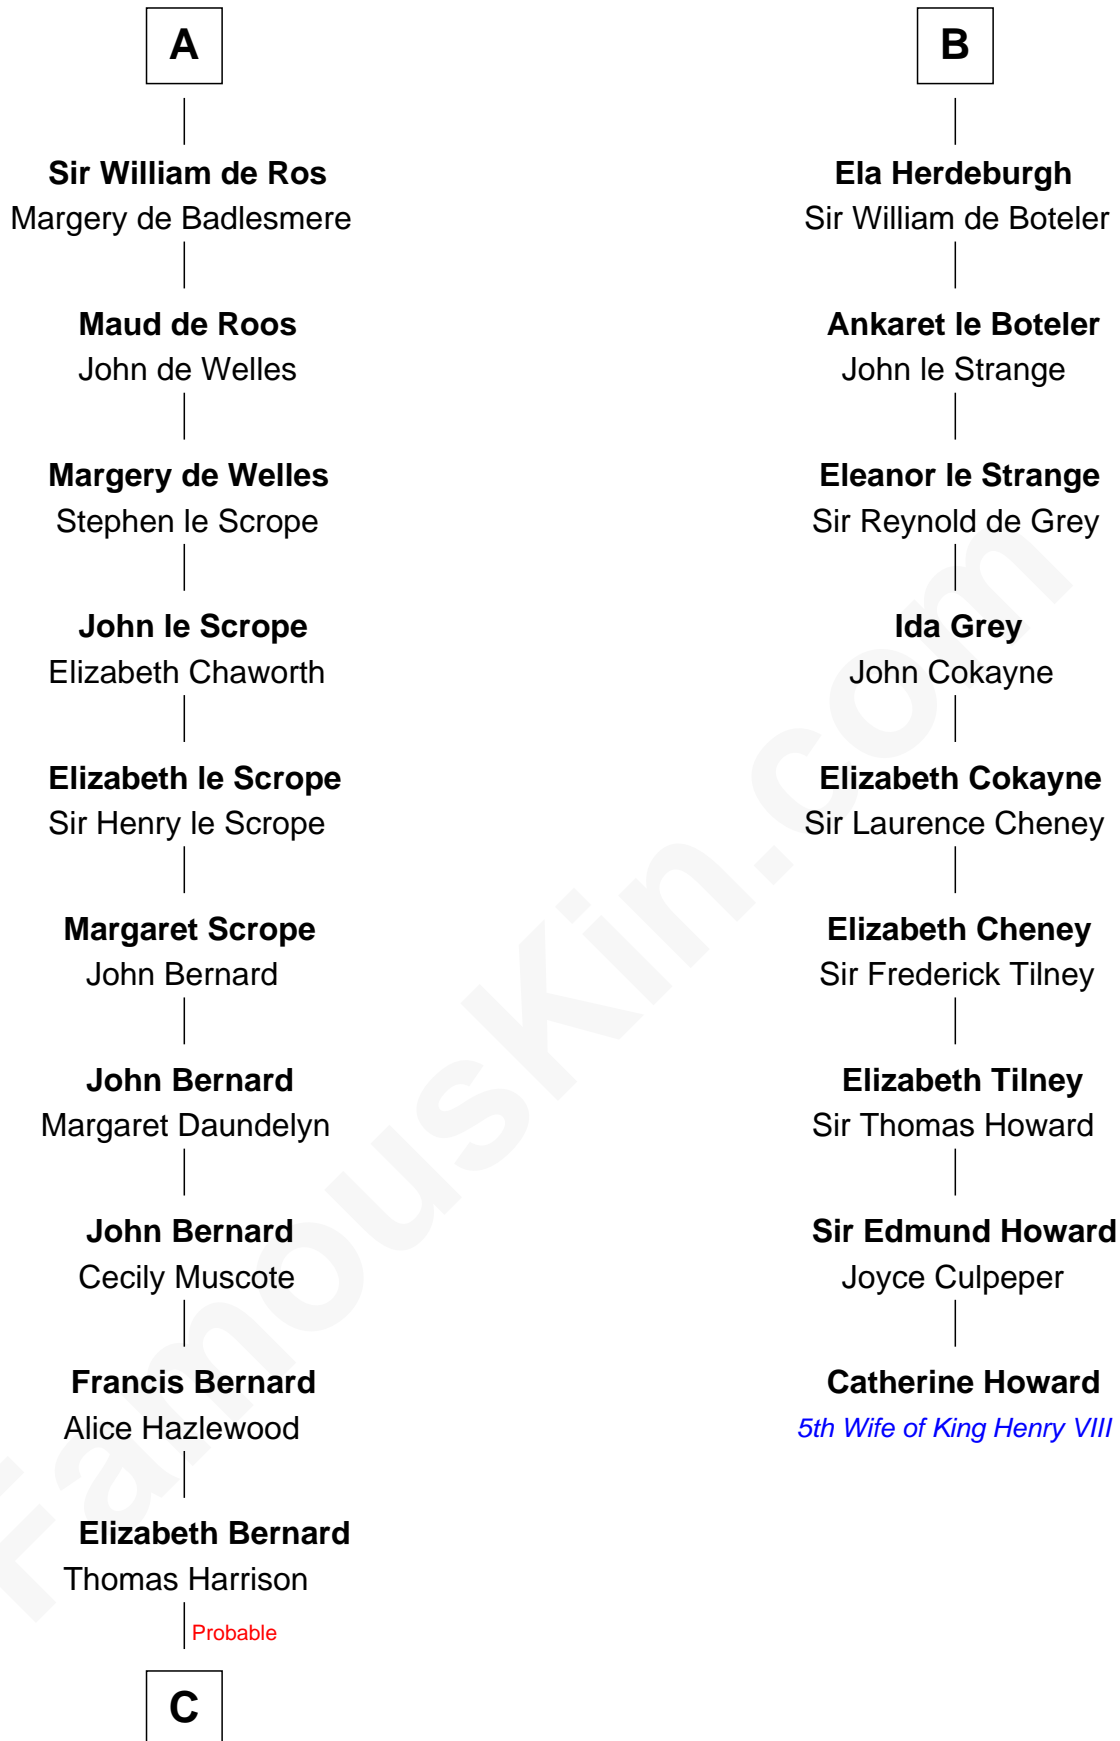

FamousKin.com

Relationship Chart of

Richard Henry Lee

Signer of the Declaration of Independence

15th cousin 6 times removed of

Catherine Howard

5th Wife of King Henry VIII

Gilbert Crispin