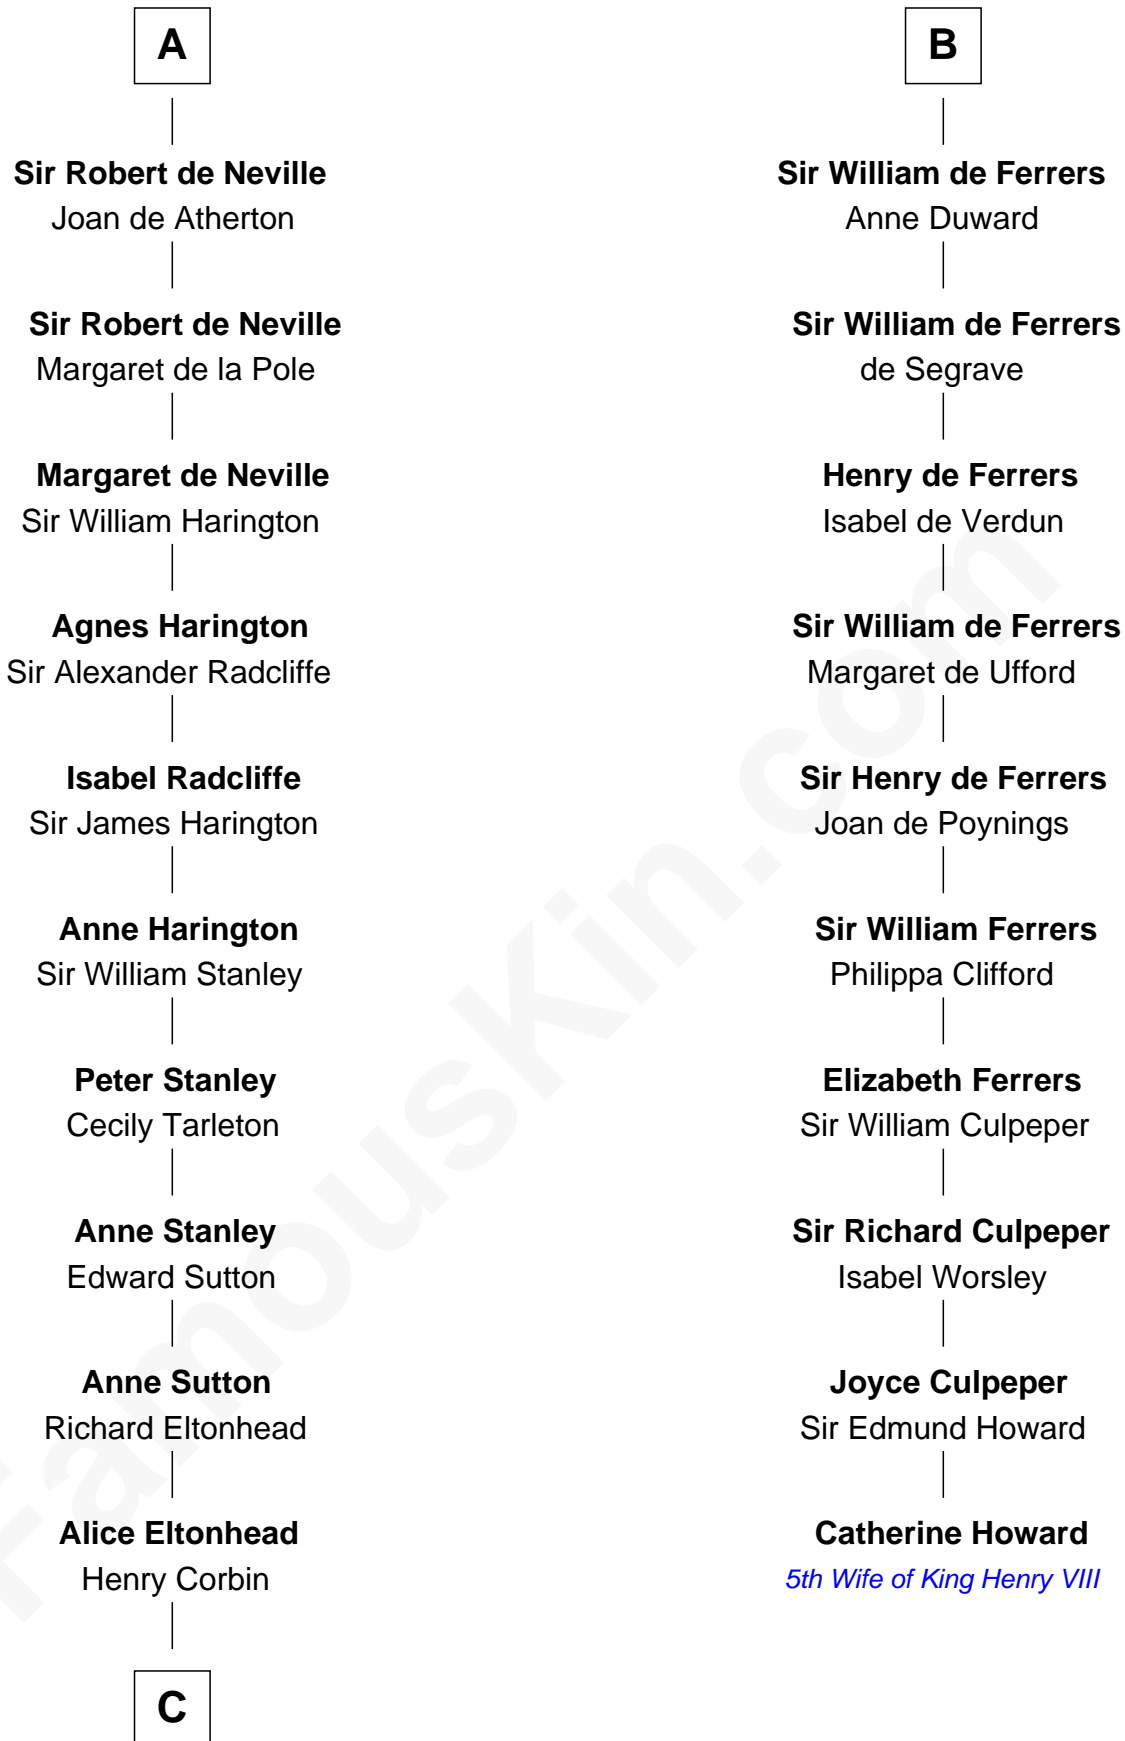

### Richard Henry Lee

*Signer of the Declaration of Independence*

16th cousin 3 times removed of

### Catherine Howard

*5th Wife of King Henry VIII*

#### Maldred of Carlisle and Allendale

Edith of Northumbria

**C**

—  
**Laetitia Corbin**

Richard Lee

—  
**Gov. Thomas Lee**

Hannah Ludwell

—  
**Richard Henry Lee**