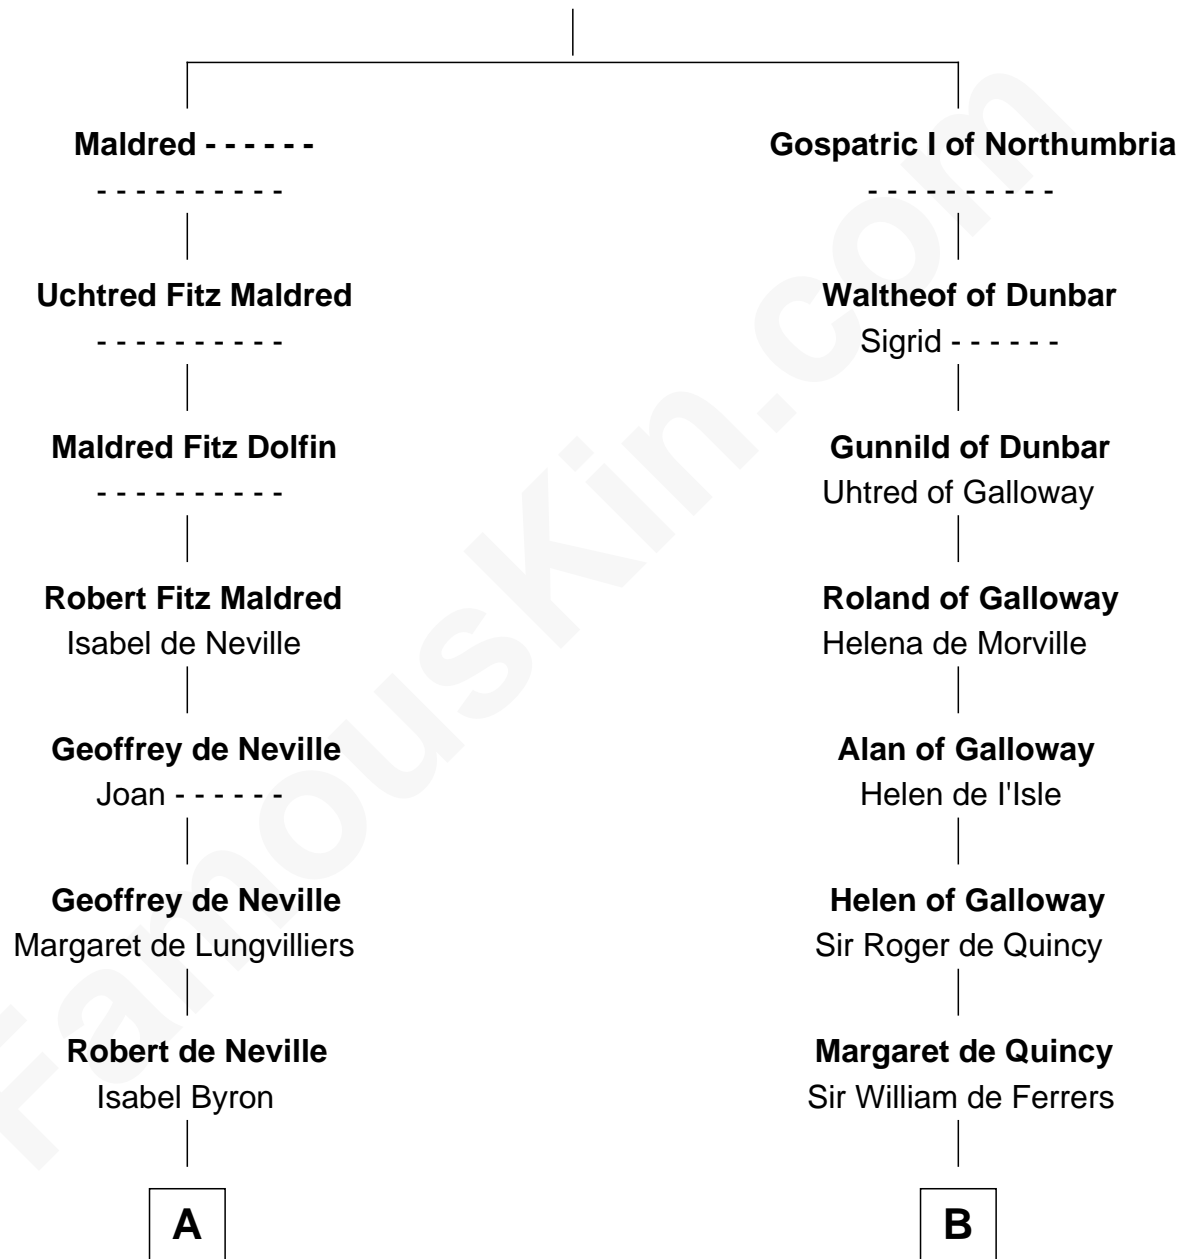

## Relationship Chart of

### Richard Henry Lee

*Signer of the Declaration of Independence*

16th cousin 3 times removed of

### Catherine Howard

*5th Wife of King Henry VIII*

#### Maldred of Carlisle and Allendale

Edith of Northumbria

**C**

—  
**Laetitia Corbin**

Richard Lee

—  
**Gov. Thomas Lee**

Hannah Ludwell

—  
**Richard Henry Lee**