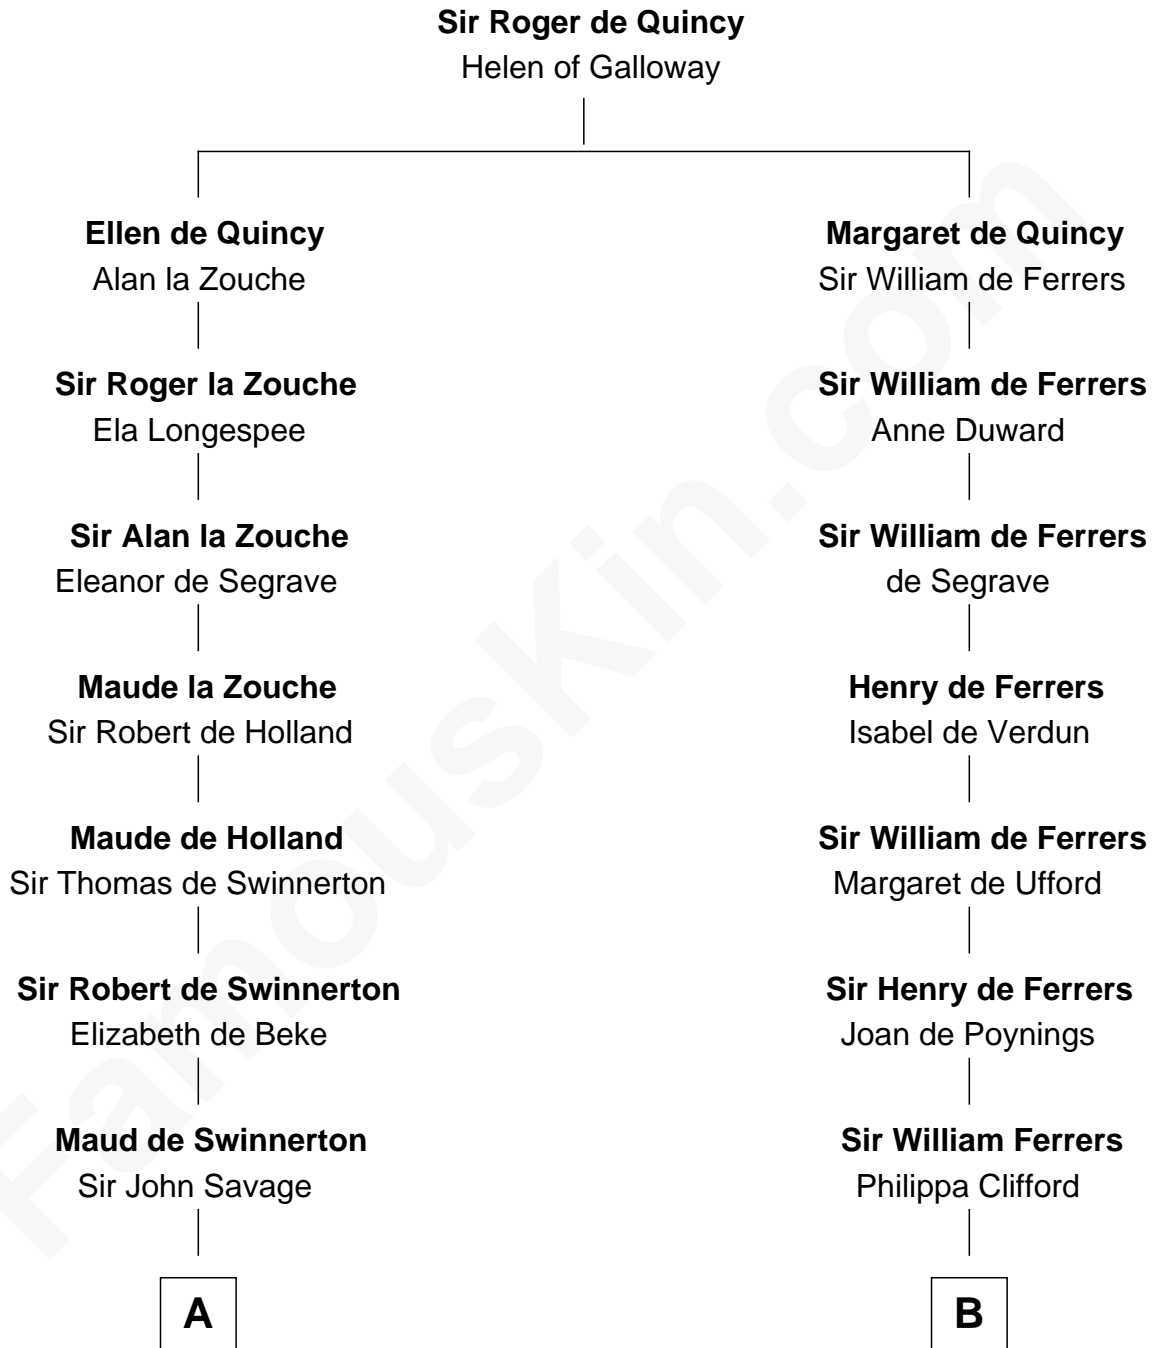

FamousKin.com

Relationship Chart of

Richard Henry Lee

Signer of the Declaration of Independence

10th cousin 7 times removed of

Catherine Howard

5th Wife of King Henry VIII

A

Mary Savage
William Stanley

William Stanley
Alice Hoghton

Sir William Stanley
Agnes Grosvenor

Sir William Stanley
Anne Harington

Peter Stanley
Cecily Tarleton

Anne Stanley
Edward Sutton

Anne Sutton
Richard Eltonhead