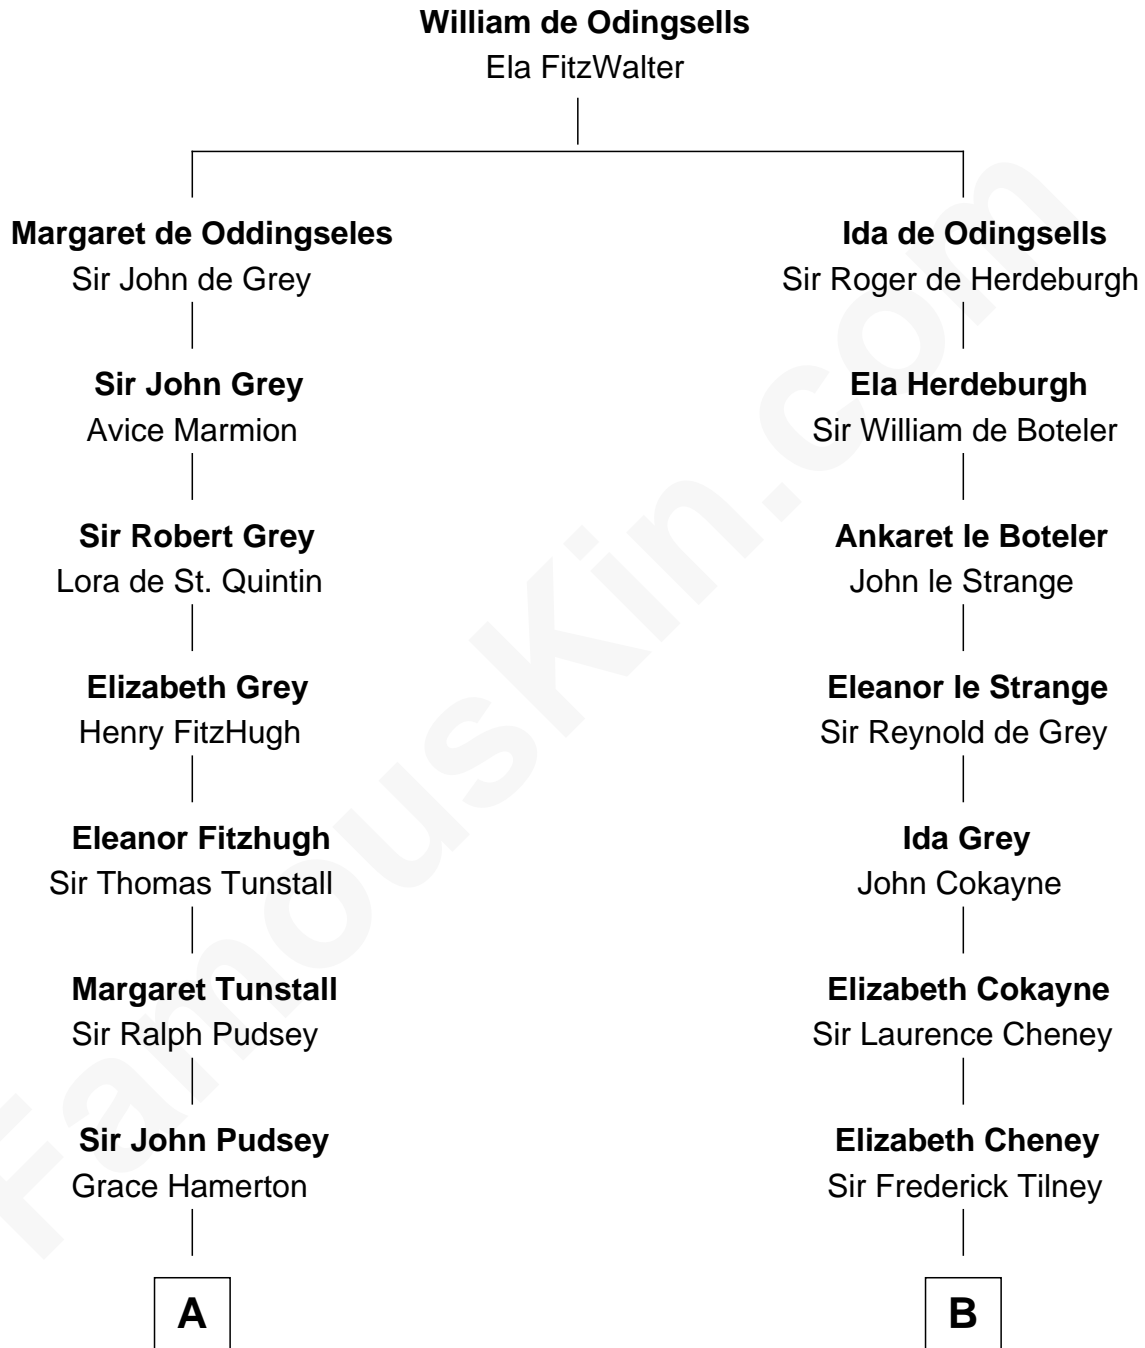

FamousKin.com

Relationship Chart of

Richard Henry Lee

Signer of the Declaration of Independence

9th cousin 8 times removed of

Catherine Howard

5th Wife of King Henry VIII

A

Henry Pudsey
Margaret Conyers

Rowland Pudsey
Edith Hare

William Pudsey
Eleanor Montfort

Robert Pudsey
Eleanor Harman

George Pudsey
Matilda Cotton

Dorothy Pudsey
Gawen Grosvenor

Winifred Grosvenor
Thomas Corbin