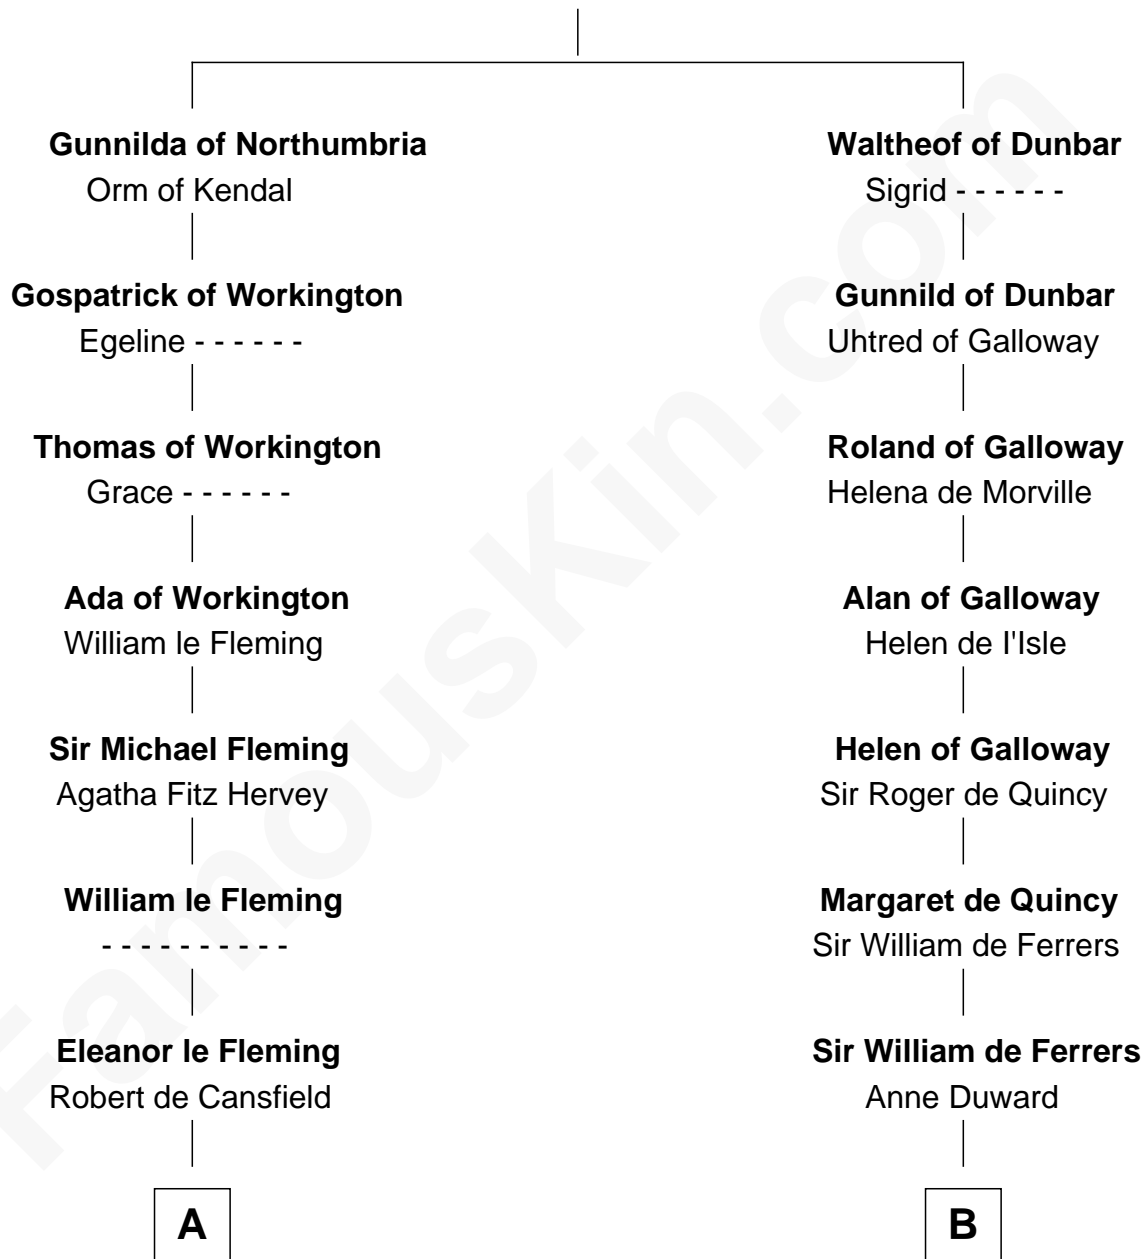

FamousKin.com

Relationship Chart of

Richard Henry Lee

Signer of the Declaration of Independence

15th cousin 6 times removed of

Catherine Howard

5th Wife of King Henry VIII

Gospatric I of Northumbria

C

—
Anne Sutton
Richard Eltonhead

—
Alice Eltonhead
Henry Corbin

—
Laetitia Corbin
Richard Lee

—
Gov. Thomas Lee
Hannah Ludwell

—
Richard Henry Lee
Signer of Declaration of Independence

FamousKin.com