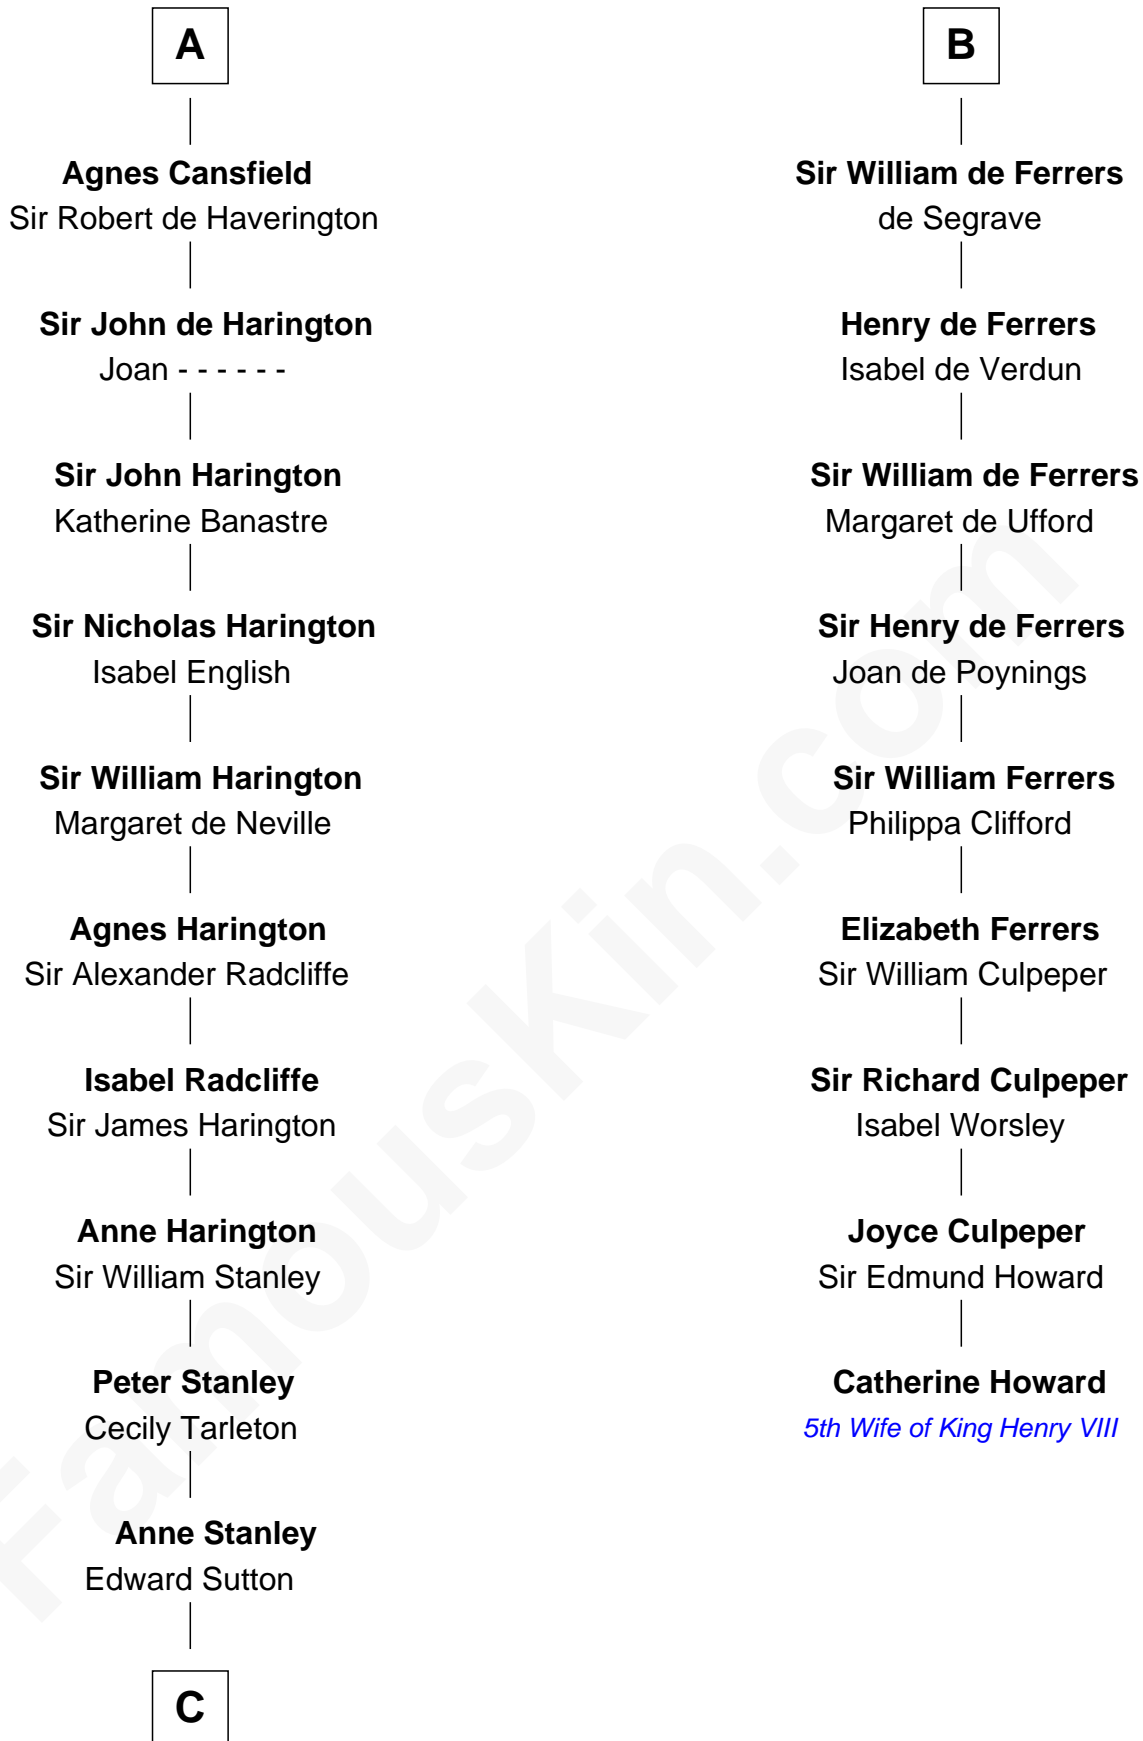

FamousKin.com

Relationship Chart of

Richard Henry Lee

Signer of the Declaration of Independence

15th cousin 6 times removed of

Catherine Howard

5th Wife of King Henry VIII

Gospatric I of Northumbria

C

—
Anne Sutton
Richard Eltonhead

—
Alice Eltonhead
Henry Corbin

—
Laetitia Corbin
Richard Lee

—
Gov. Thomas Lee
Hannah Ludwell

—
Richard Henry Lee
Signer of Declaration of Independence

FamousKin.com