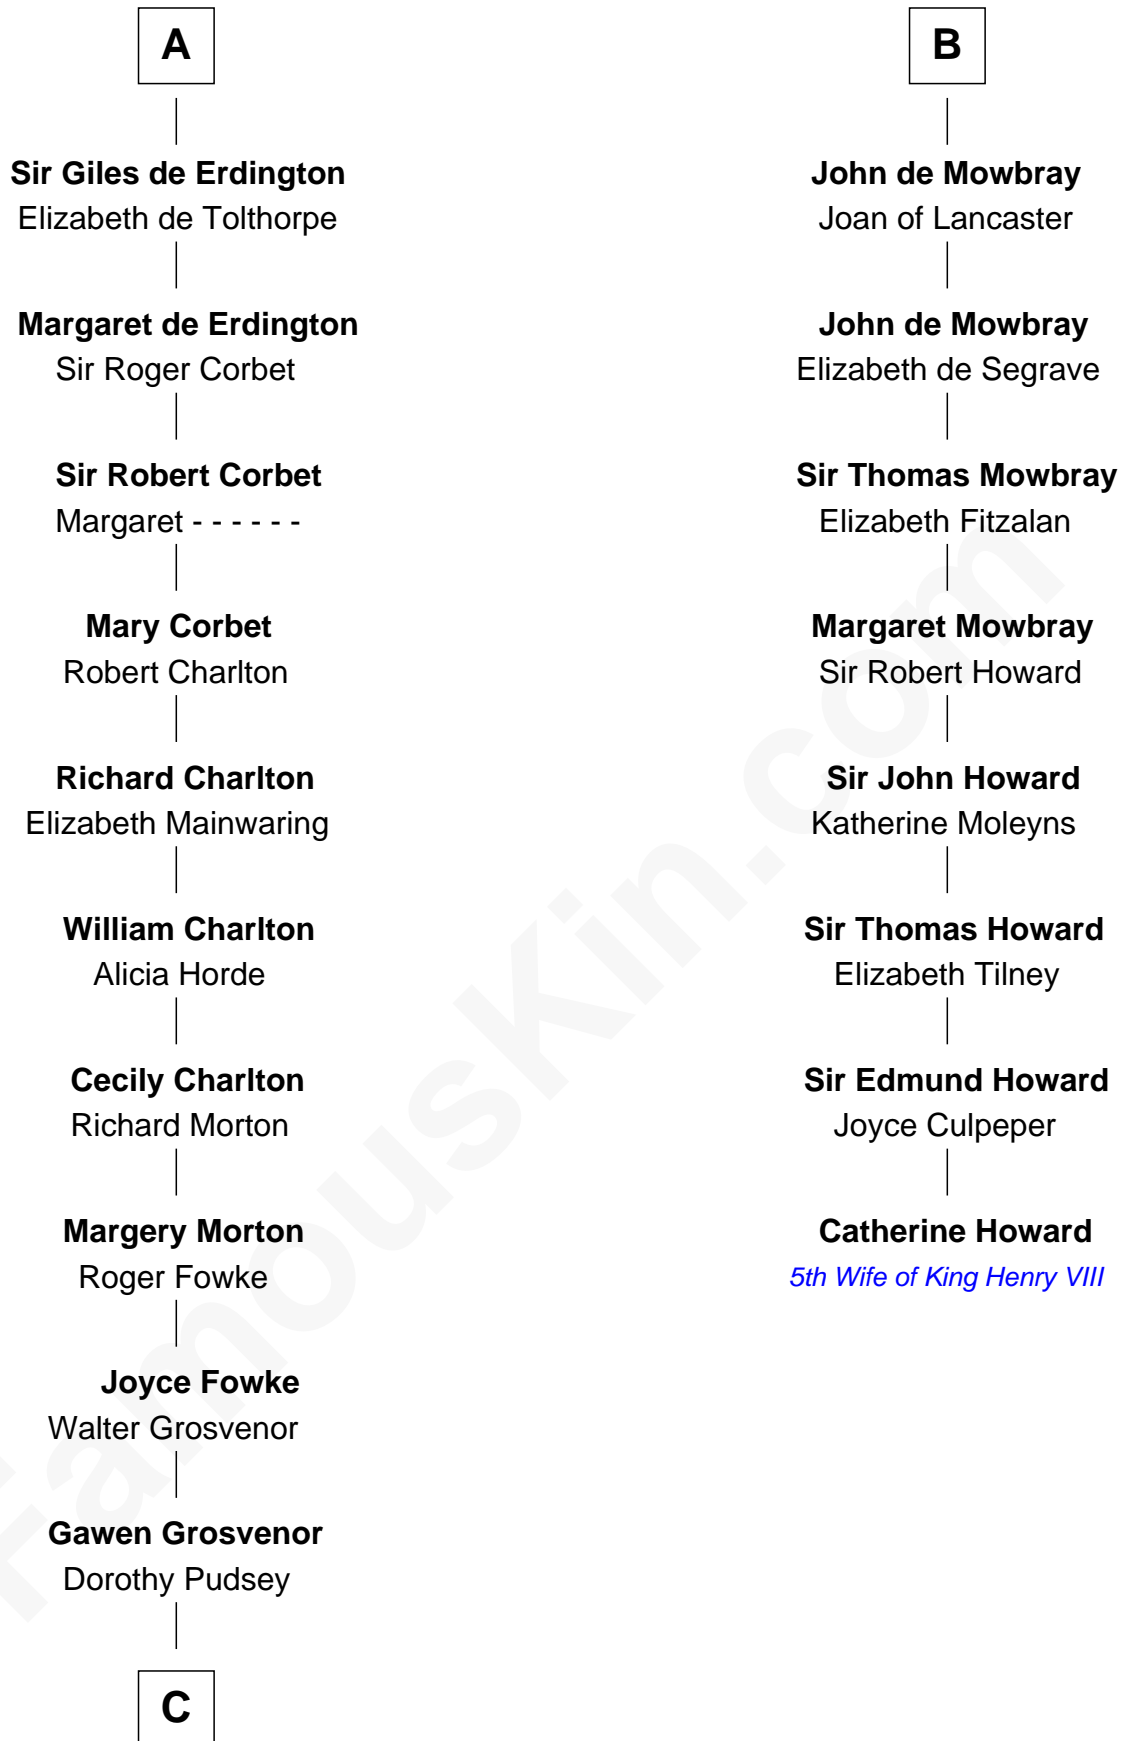

FamousKin.com

Relationship Chart of

Richard Henry Lee

Signer of the Declaration of Independence

14th cousin 7 times removed of

Catherine Howard

5th Wife of King Henry VIII

Roger d'Aubeny

Roger de Mowbray

Maud de Beauchamp

Sir Roger de Mowbray

Roese de Clare

Sir John de Mowbray

Aline de Braiose

B

C