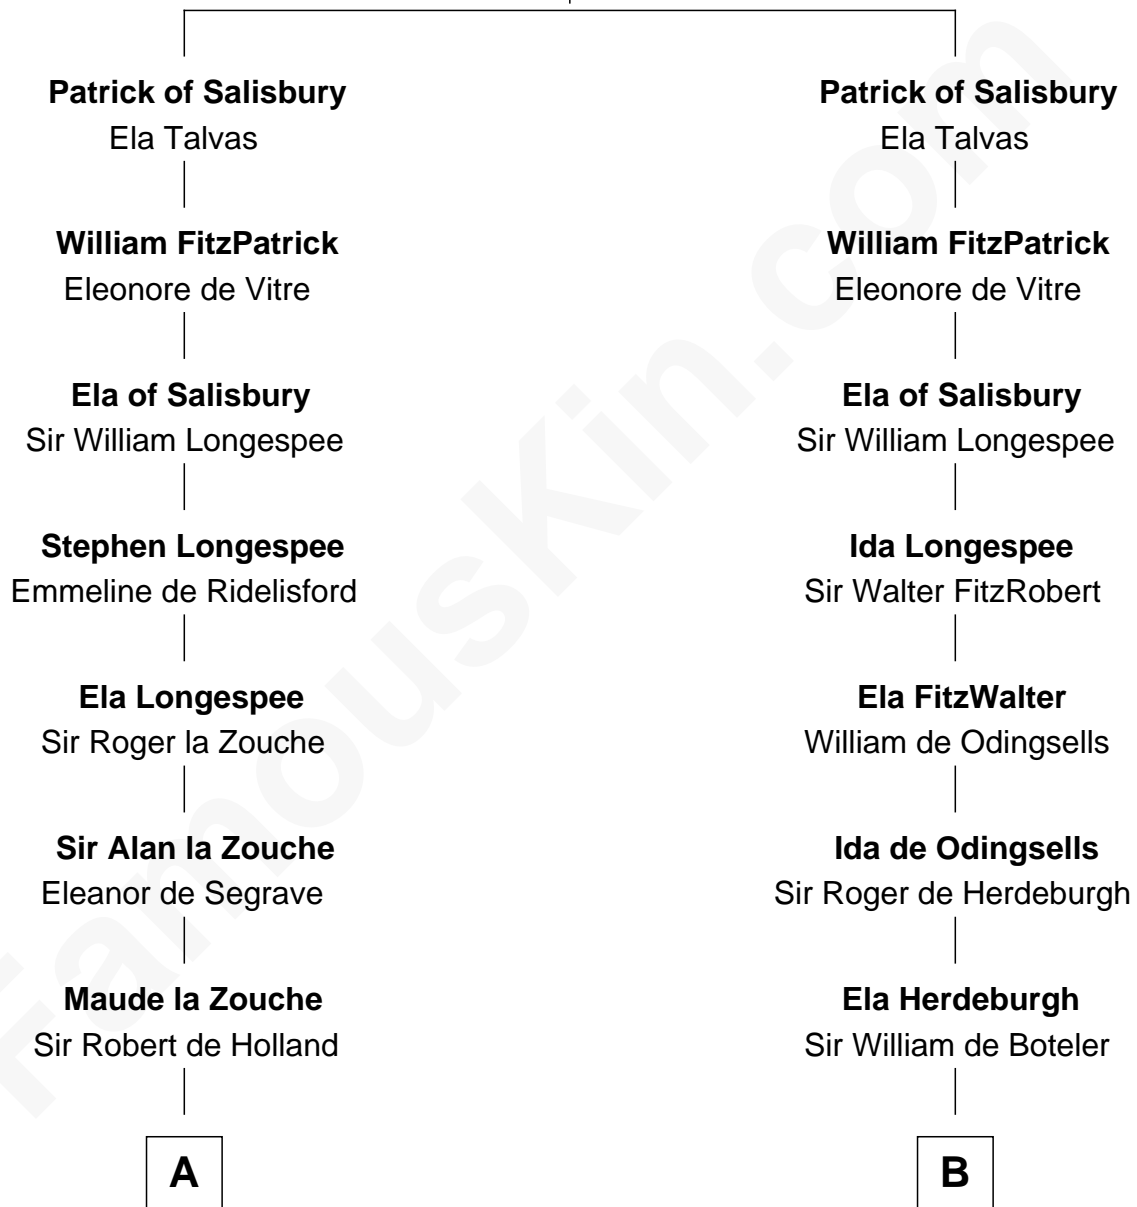

## Relationship Chart of

### Richard Henry Lee

*Signer of the Declaration of Independence*

14th cousin 6 times removed of

### Catherine Howard

*5th Wife of King Henry VIII*

**Walter of Salisbury**  
Sibilla de Chaworth

**C**

—  
**Alice Eltonhead**

Henry Corbin

—  
**Laetitia Corbin**

Richard Lee