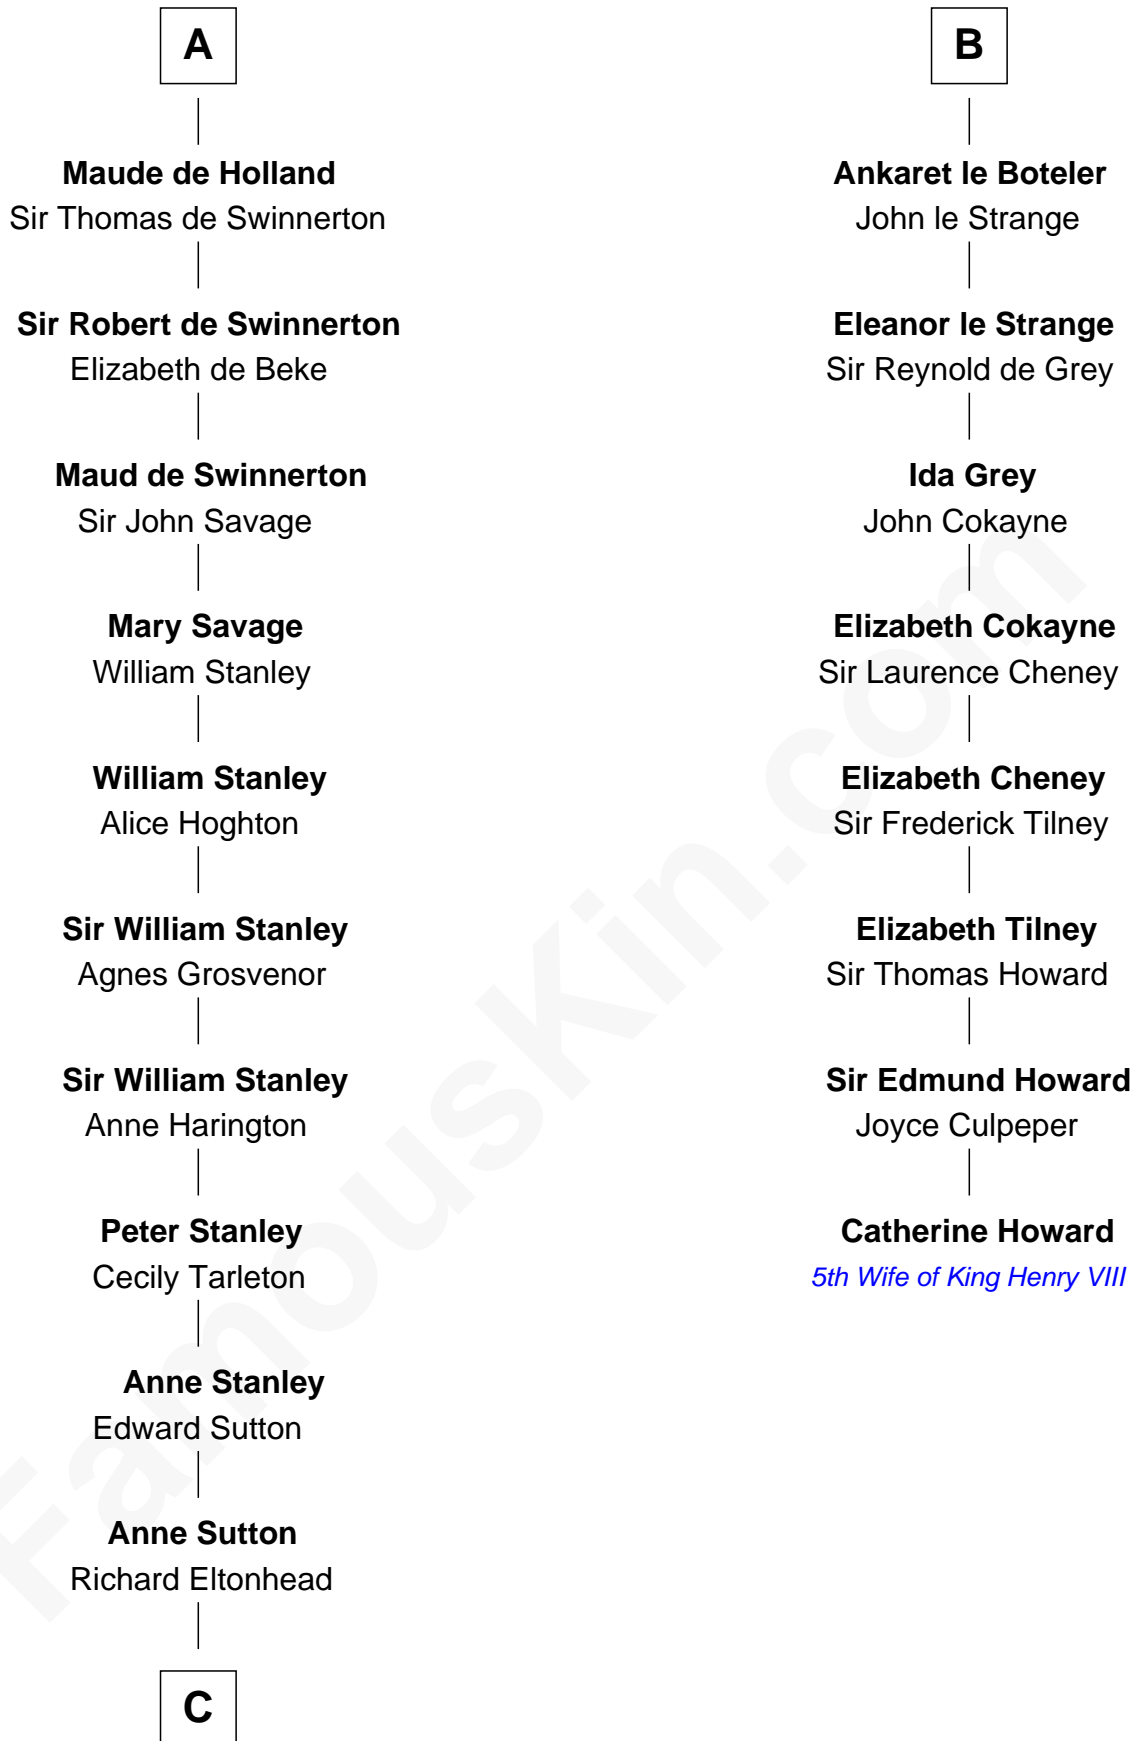

## Relationship Chart of

### Richard Henry Lee

*Signer of the Declaration of Independence*

14th cousin 6 times removed of

### Catherine Howard

*5th Wife of King Henry VIII*

**Walter of Salisbury**  
Sibilla de Chaworth

**C**

—  
**Alice Eltonhead**

Henry Corbin

—  
**Laetitia Corbin**

Richard Lee