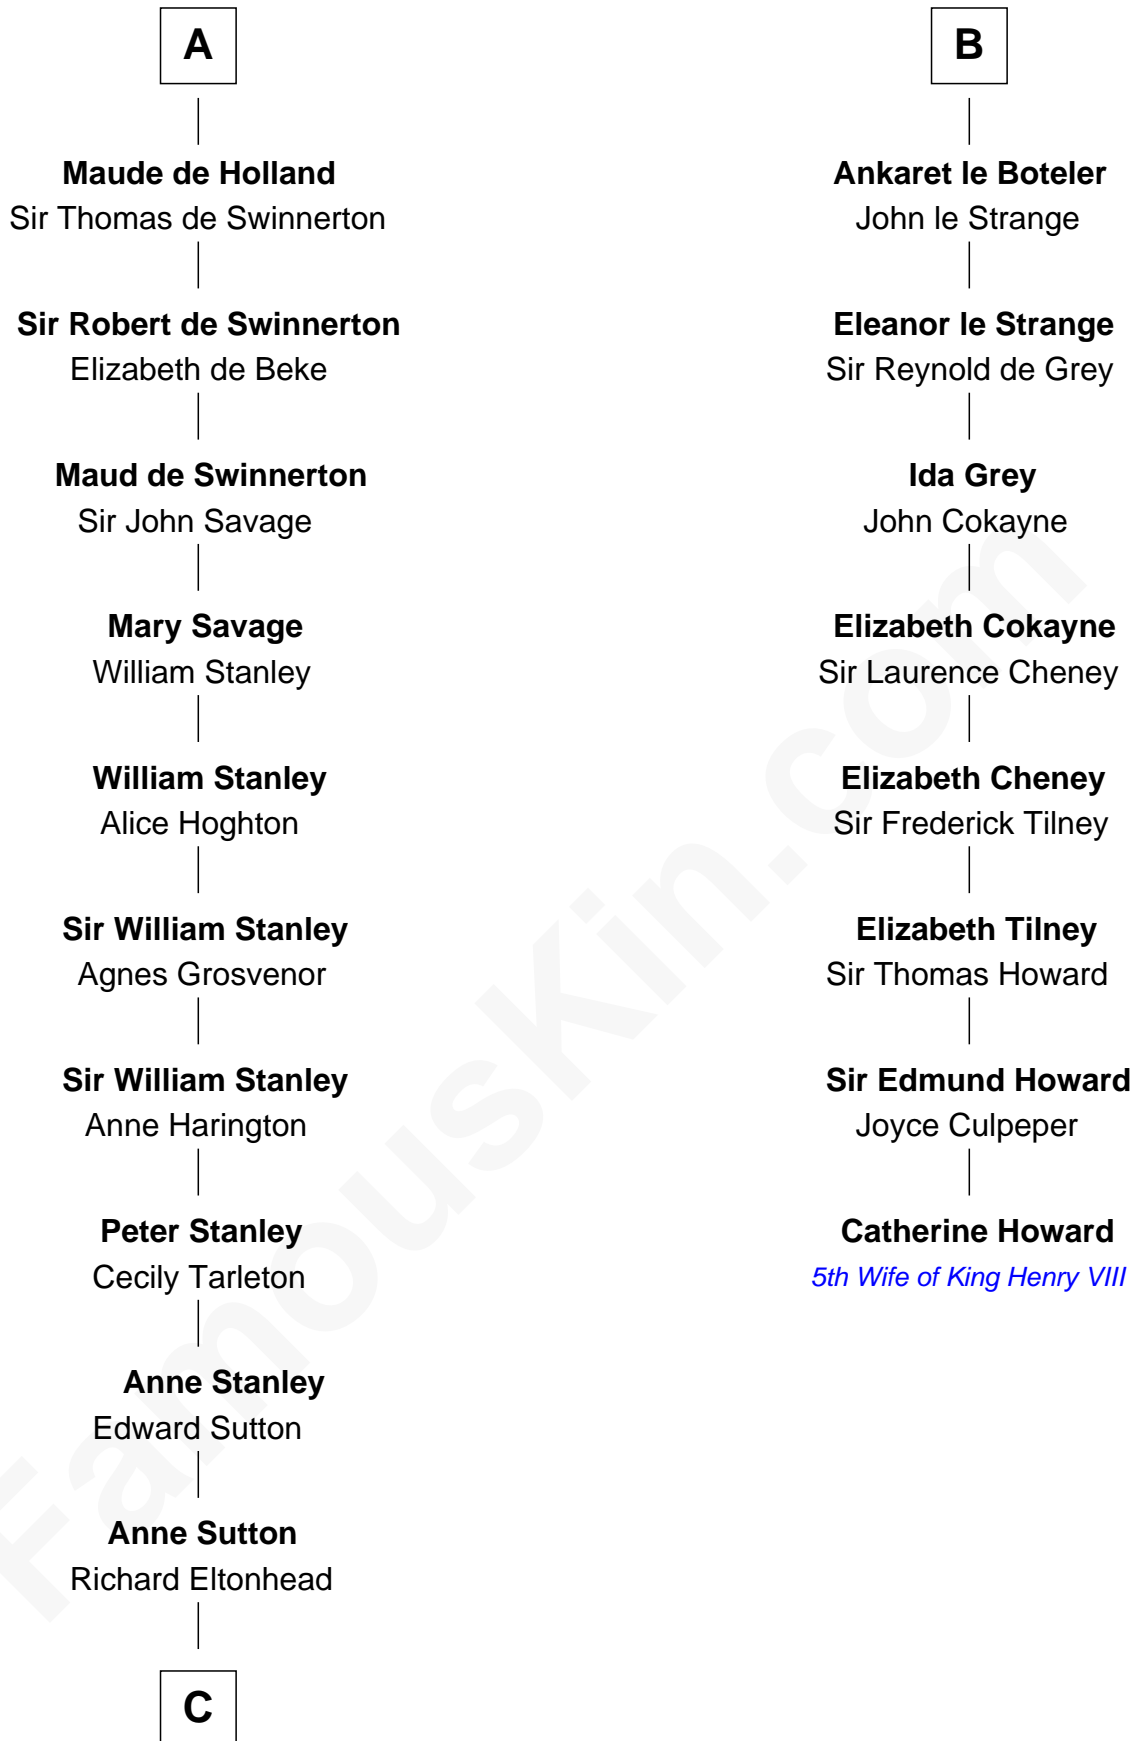

## Relationship Chart of

### Richard Henry Lee

*Signer of the Declaration of Independence*

14th cousin 6 times removed of

### Catherine Howard

*5th Wife of King Henry VIII*

**William Talvas**  
Alice of Burgundy

**C**

—  
**Alice Eltonhead**

Henry Corbin

—  
**Laetitia Corbin**

Richard Lee