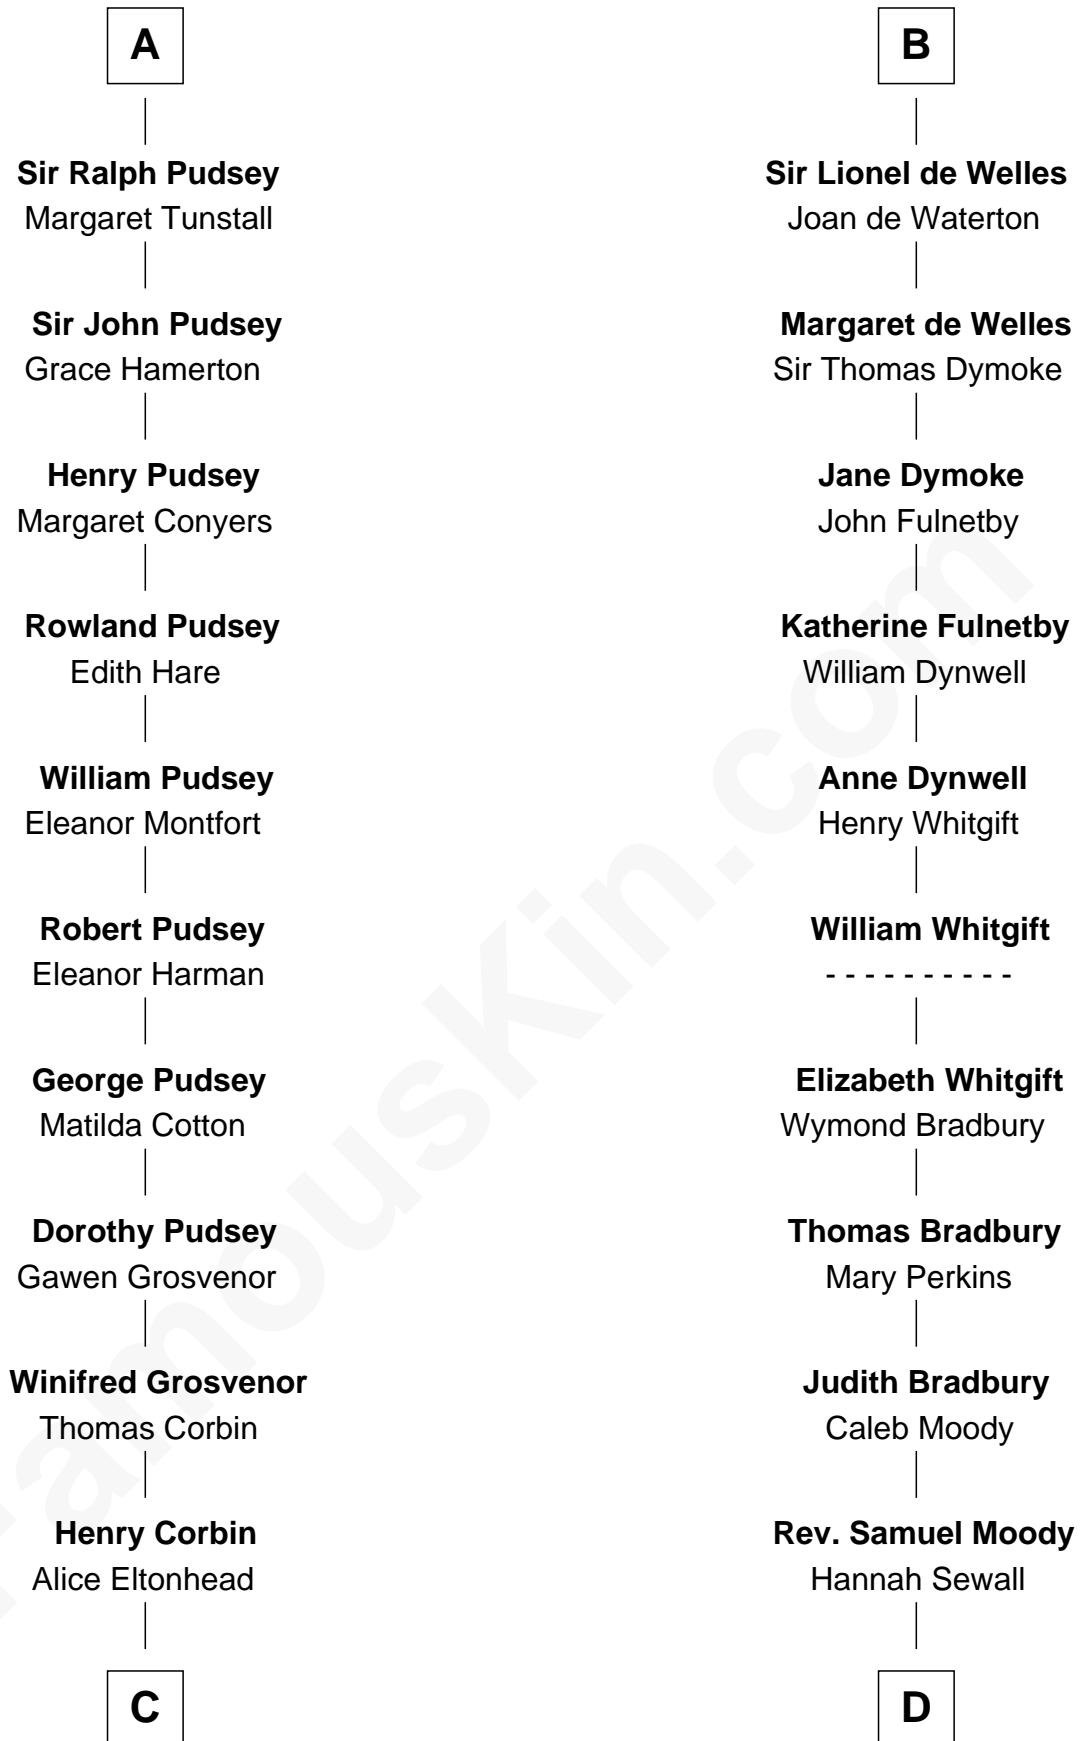

FamousKin.com

Relationship Chart of

Richard Henry Lee

Signer of the Declaration of Independence

19th cousin 1 time removed of

Ralph Waldo Emerson

American Poet

C

Laetitia Corbin

Richard Lee

Gov. Thomas Lee

Hannah Ludwell

Richard Henry Lee

Signer of Declaration of Independence

D

Mary Moody