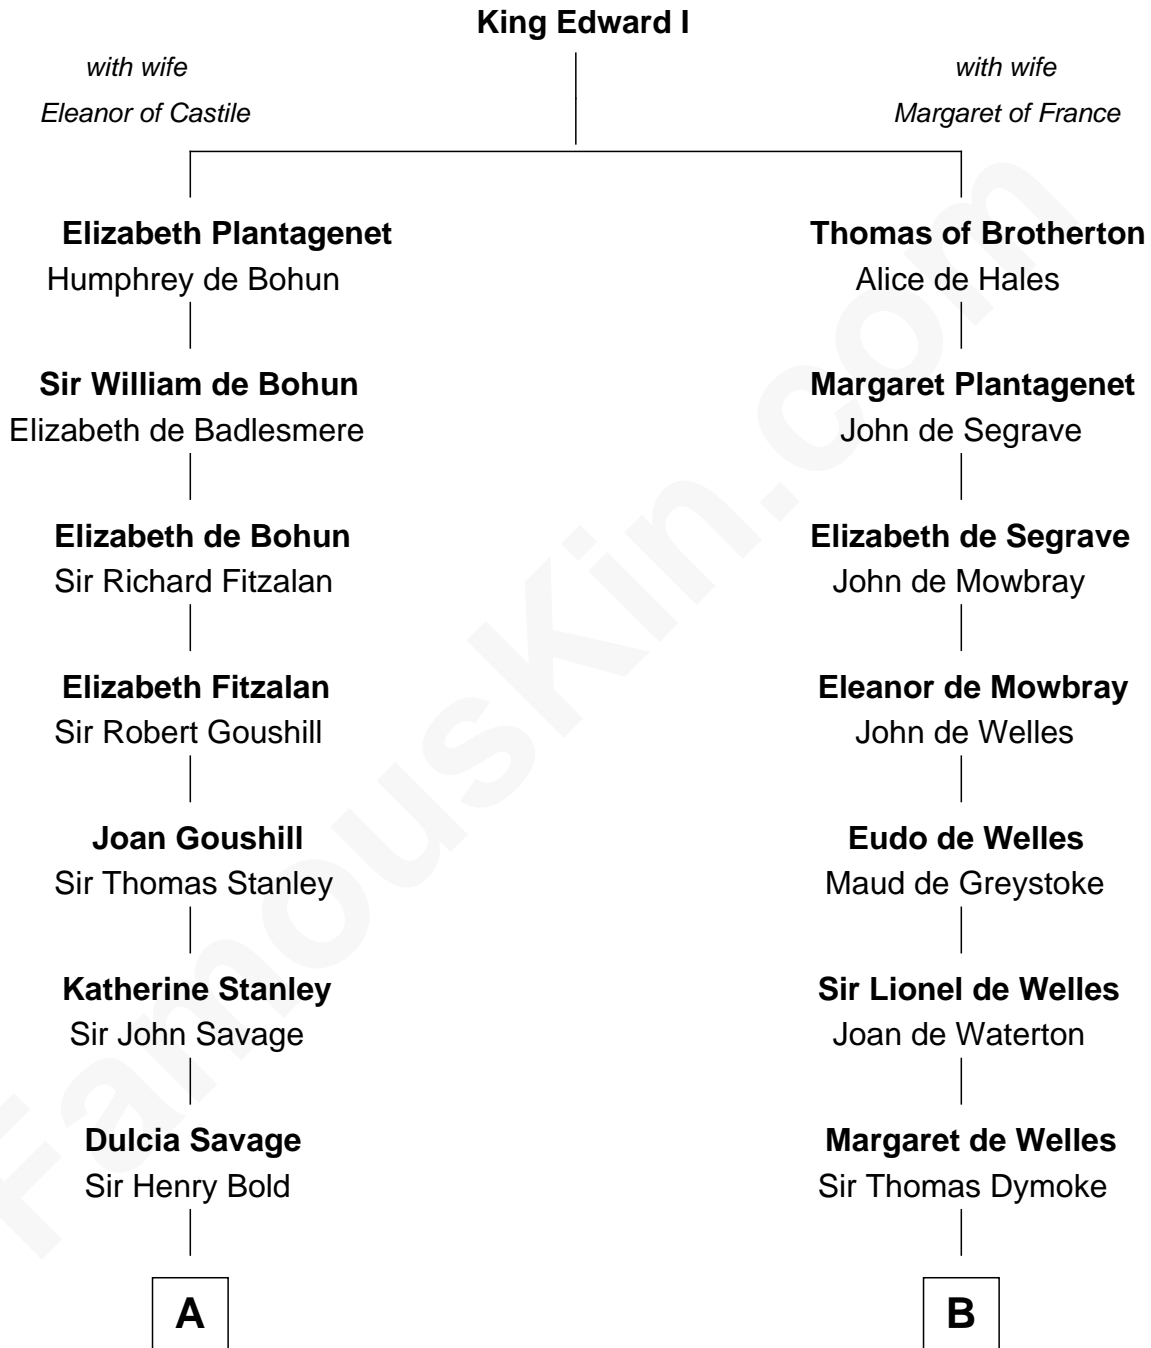

FamousKin.com

Relationship Chart of

Richard Henry Lee

Signer of the Declaration of Independence

14th cousin 4 times removed of

Ralph Waldo Emerson

American Poet