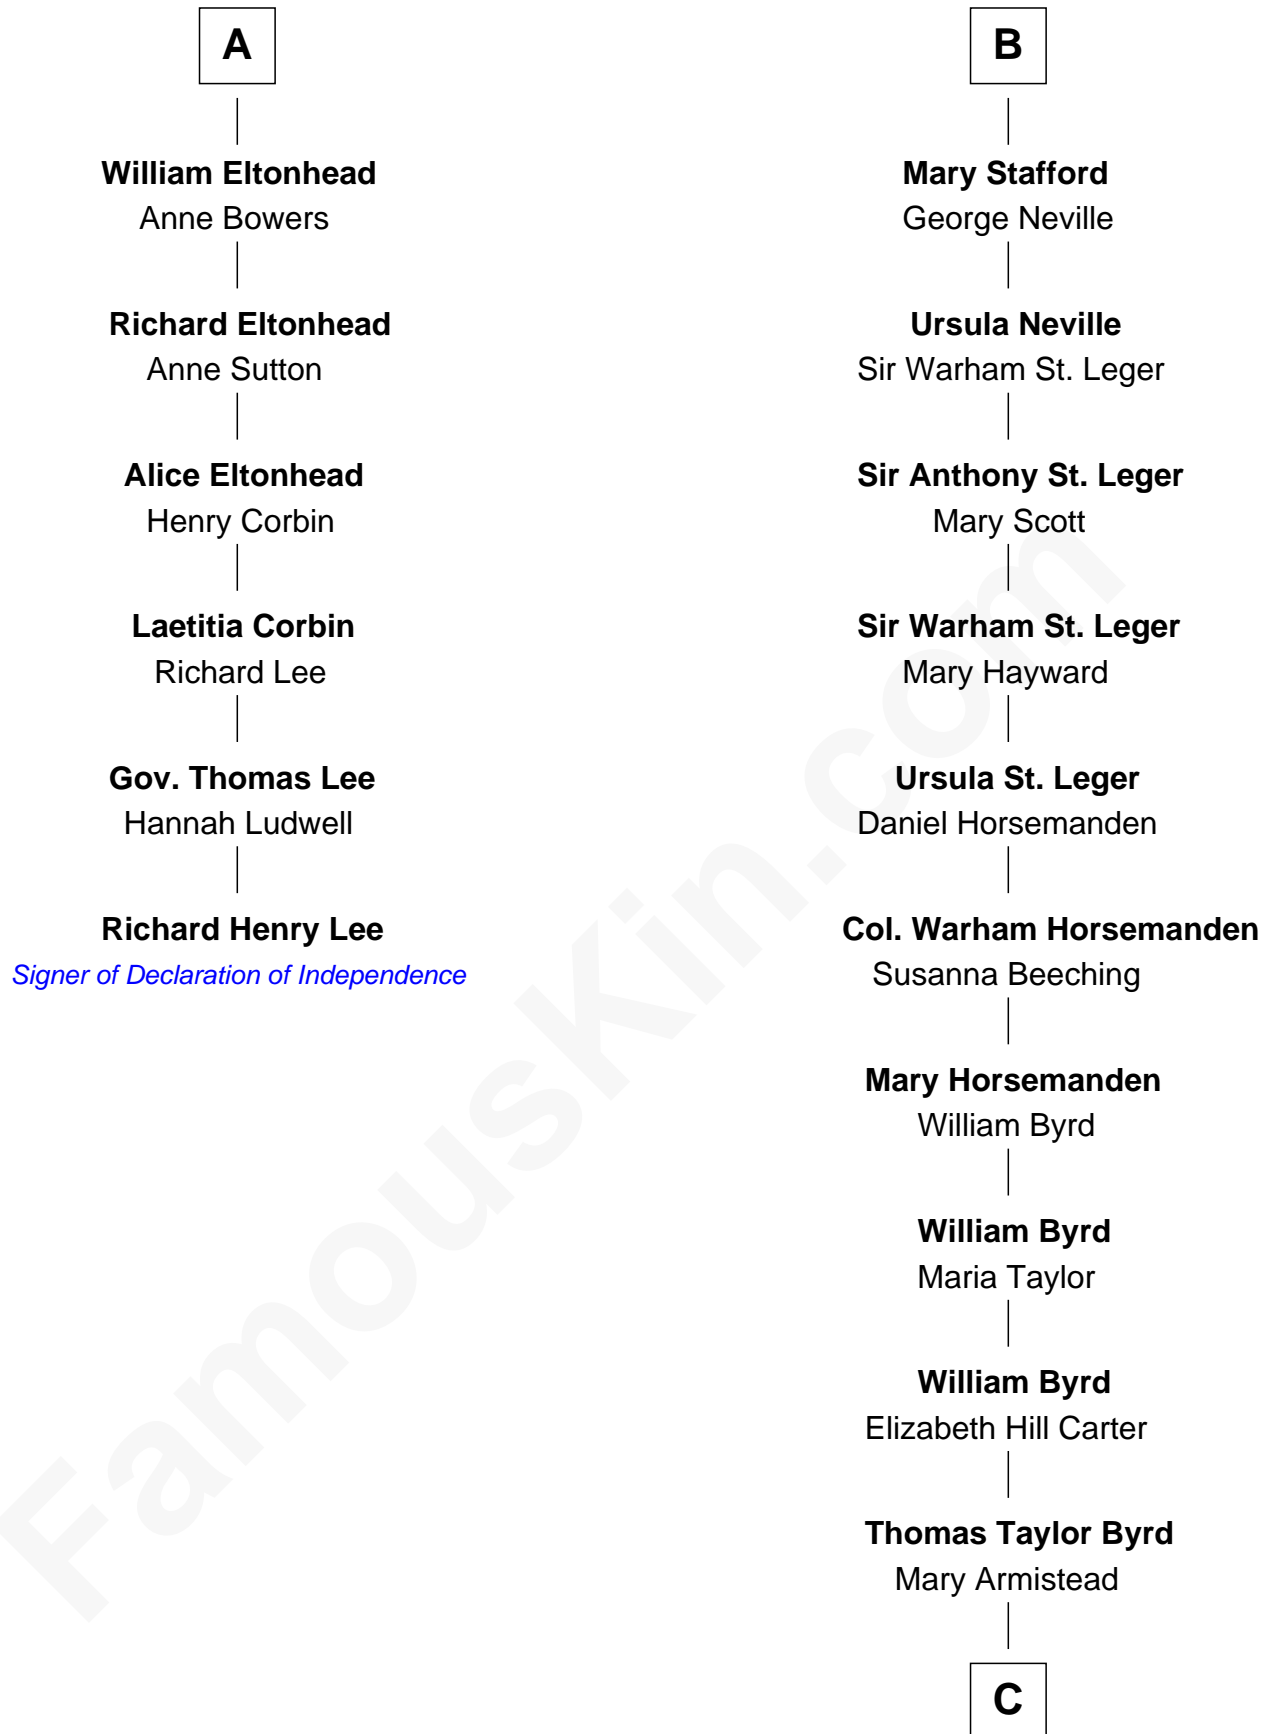

FamousKin.com

Relationship Chart of

Richard Henry Lee

Signer of the Declaration of Independence

12th cousin 8 times removed of

Admiral Richard Byrd
Polar Explorer

C

Richard Evelyn Byrd

Anne Harrison

Col. William Byrd

Jane Meriwether Rivers

Richard Evelyn Byrd

Eleanor Bolling Flood

Admiral Richard Byrd

Polar Explorer

FamousKin.com