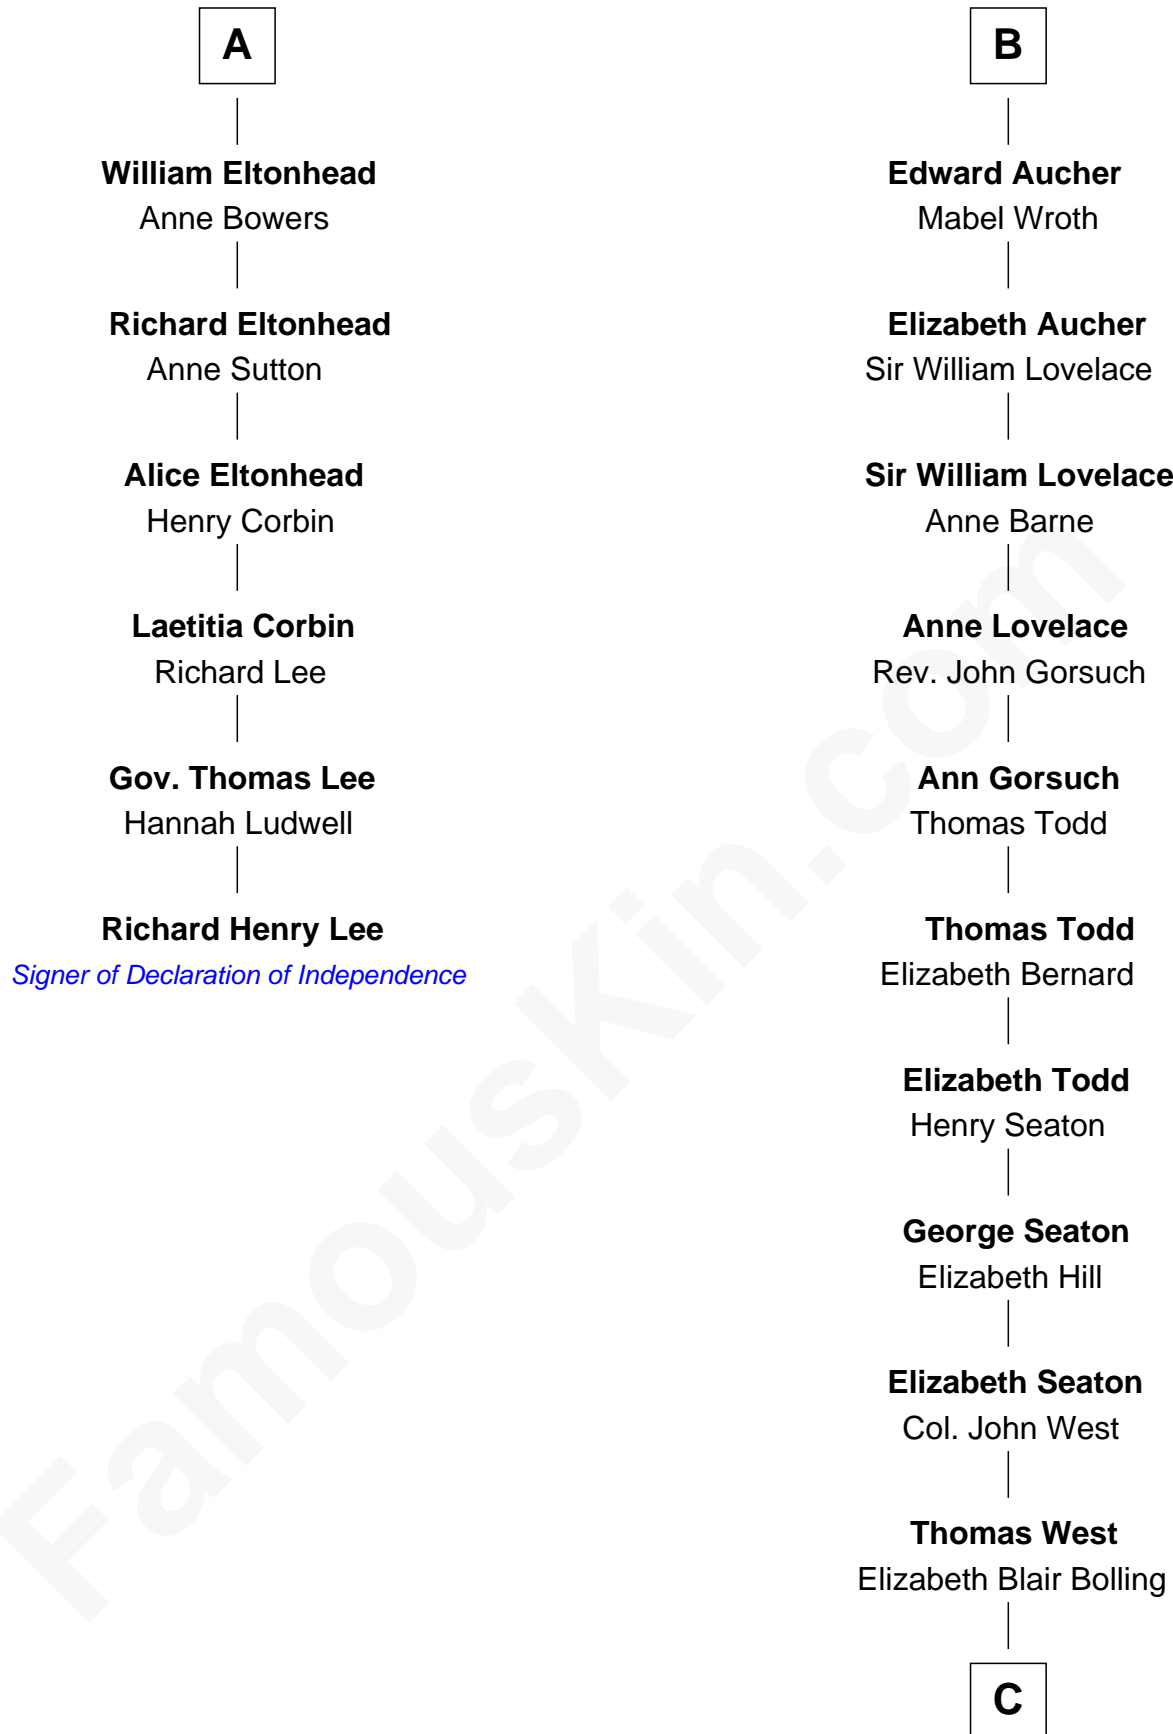

## Relationship Chart of

### Richard Henry Lee

*Signer of the Declaration of Independence*

12th cousin 9 times removed of

**Admiral Richard Byrd**  
*Polar Explorer*

**C**

**Eliza Bolling West**  
Dr. Joel Walker Flood

**Col. Henry De La Warr Flood**  
Mary Elizabeth Trent

**Joel Walker Flood**  
Ella Faulkner

**Eleanor Bolling Flood**  
Richard Evelyn Byrd

**Admiral Richard Byrd**  
*Polar Explorer*

FamousKin.com