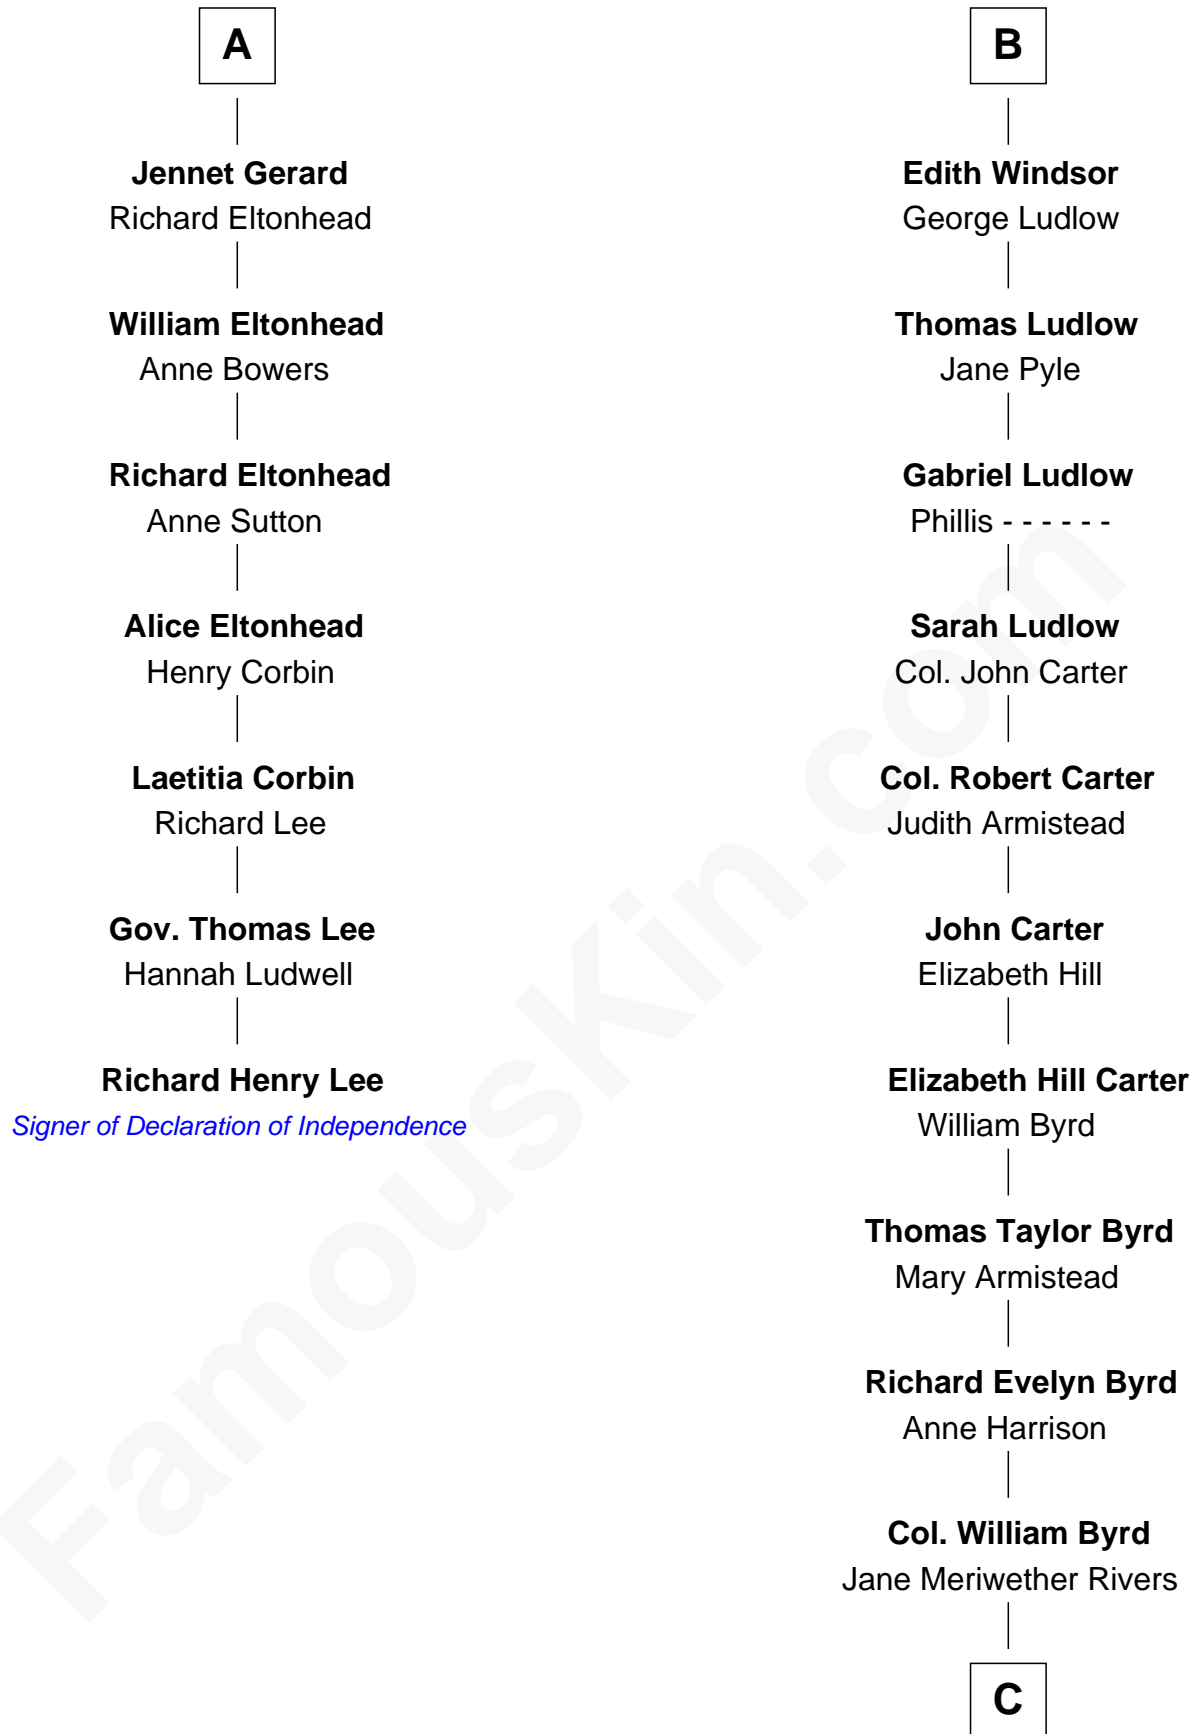

FamousKin.com

Relationship Chart of

Richard Henry Lee

Signer of the Declaration of Independence

13th cousin 5 times removed of

Admiral Richard Byrd
Polar Explorer

Humphrey de Bohun
Elizabeth Plantagenet

Sir William de Bohun
Elizabeth de Badlesmere

Elizabeth de Bohun
Sir Richard Fitzalan

Elizabeth Fitzalan
Sir Robert Goushill

Joan Goushill
Sir Thomas Stanley

Katherine Stanley
Sir John Savage

Dulcia Savage
Sir Henry Bold

Maud Bold
Thomas Gerard

A

Margaret de Bohun
Sir Hugh de Courtnay

Elizabeth de Courtnay
Sir Andrew Luttrell

Sir Hugh Luttrell
Catherine de Beaumont

Elizabeth Luttrell
John Stratton

Elizabeth Stratton
John Andrews

Elizabeth Andrews
Sir Thomas de Windsor

Sir Andrews de Windsor
Elizabeth Blount

B

C

Richard Evelyn Byrd
Eleanor Bolling Flood

Admiral Richard Byrd
Polar Explorer

FamousKin.com