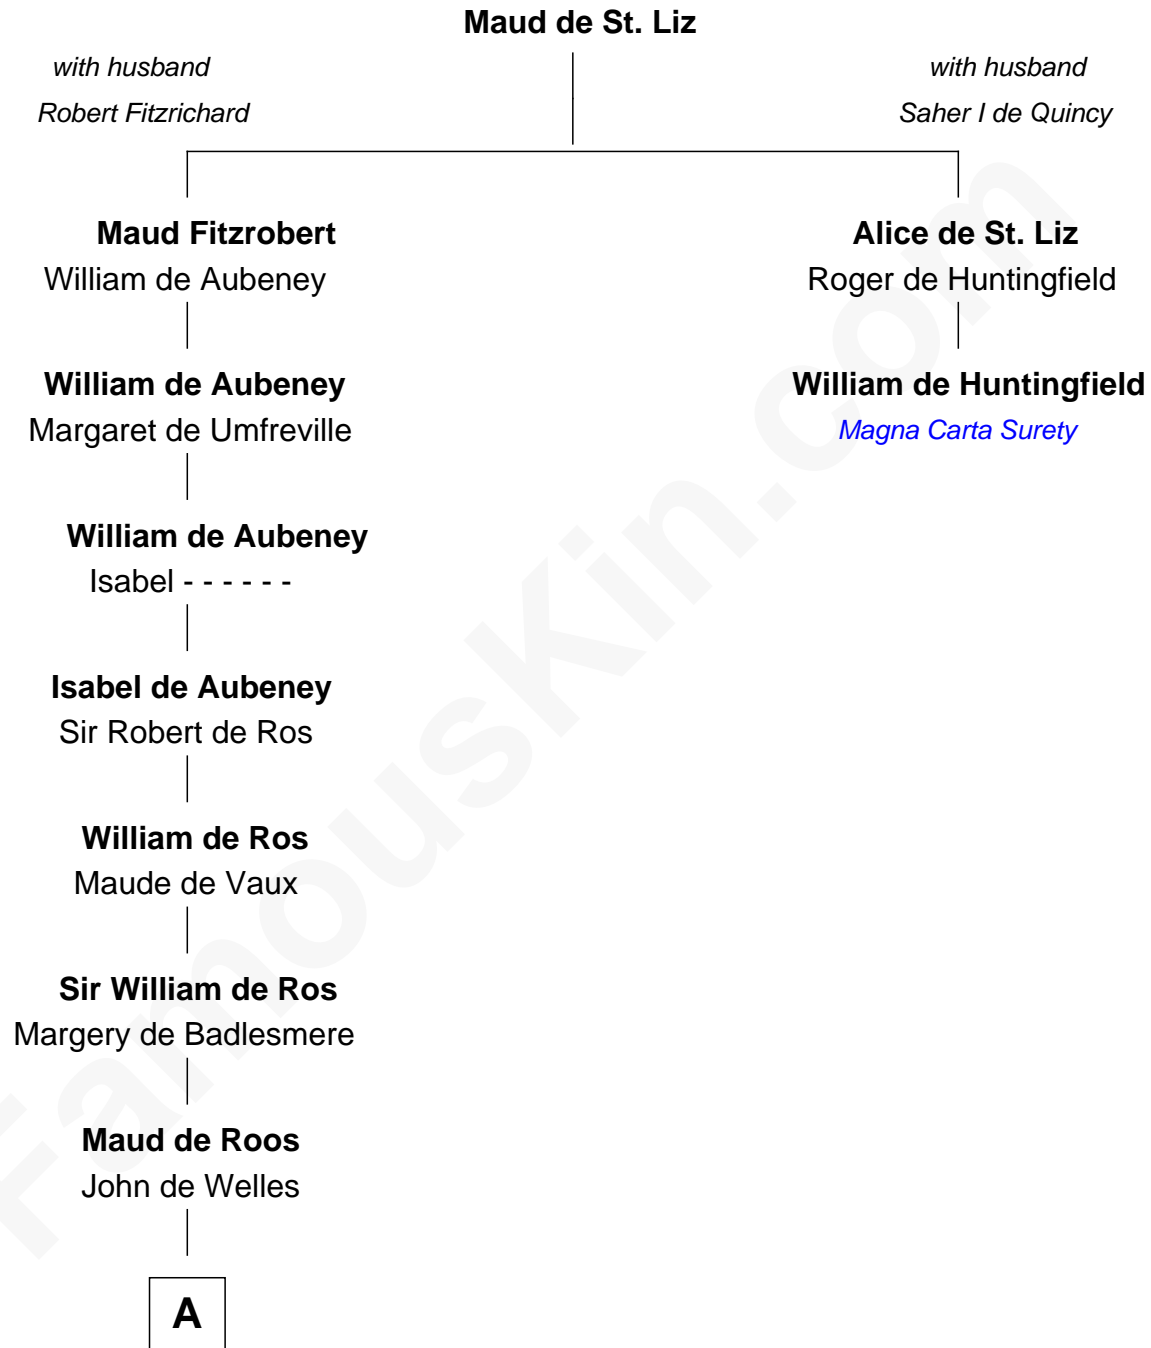

FamousKin.com

Relationship Chart of

Richard Henry Lee

Signer of the Declaration of Independence

1st cousin 18 times removed of

William de Huntingfield
Magna Carta Surety

B

—
Hannah Harrison

Philip Ludwell

—
Hannah Ludwell

Gov. Thomas Lee

—
Richard Henry Lee

Signer of Declaration of Independence

FamousKin.com