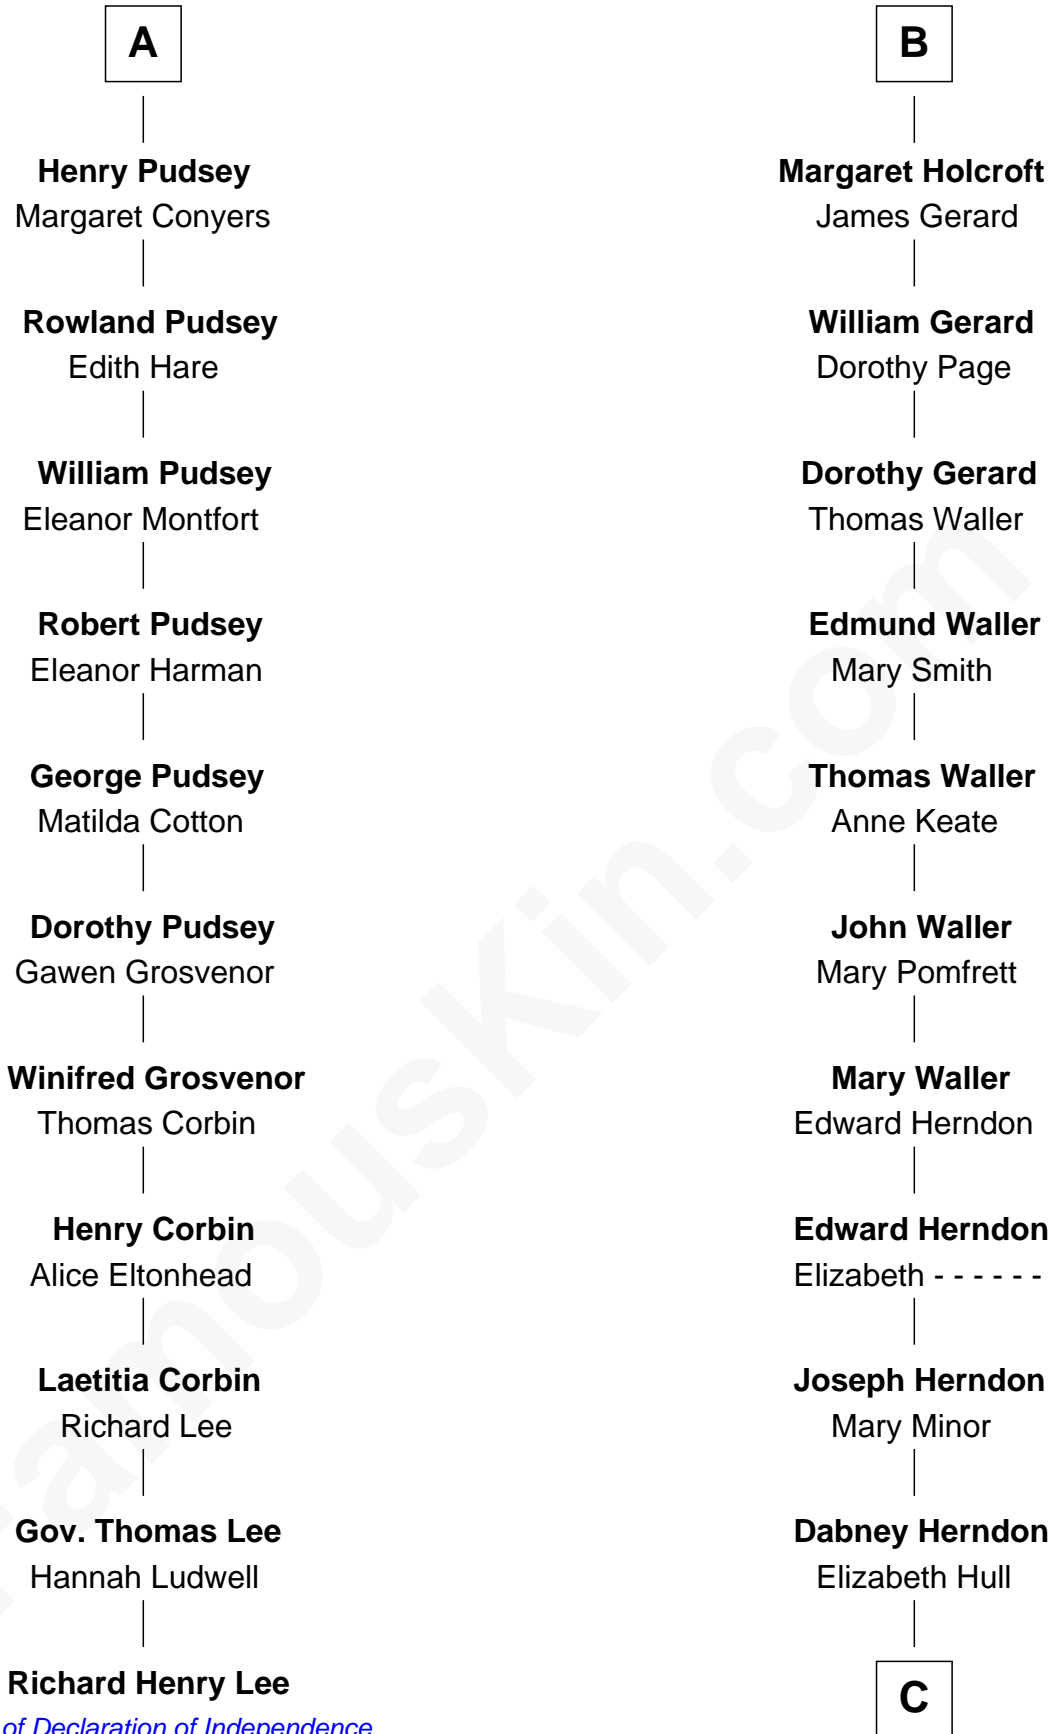

FamousKin.com

Relationship Chart of

Richard Henry Lee

Signer of the Declaration of Independence

17th cousin 1 time removed of

Ellen (Herndon) Arthur

Wife of President Chester A. Arthur

C

Capt. William Lewis Herndon
Frances Elizabeth Hansborough

Ellen (Herndon) Arthur
Wife of President Chester Arthur

FamousKin.com