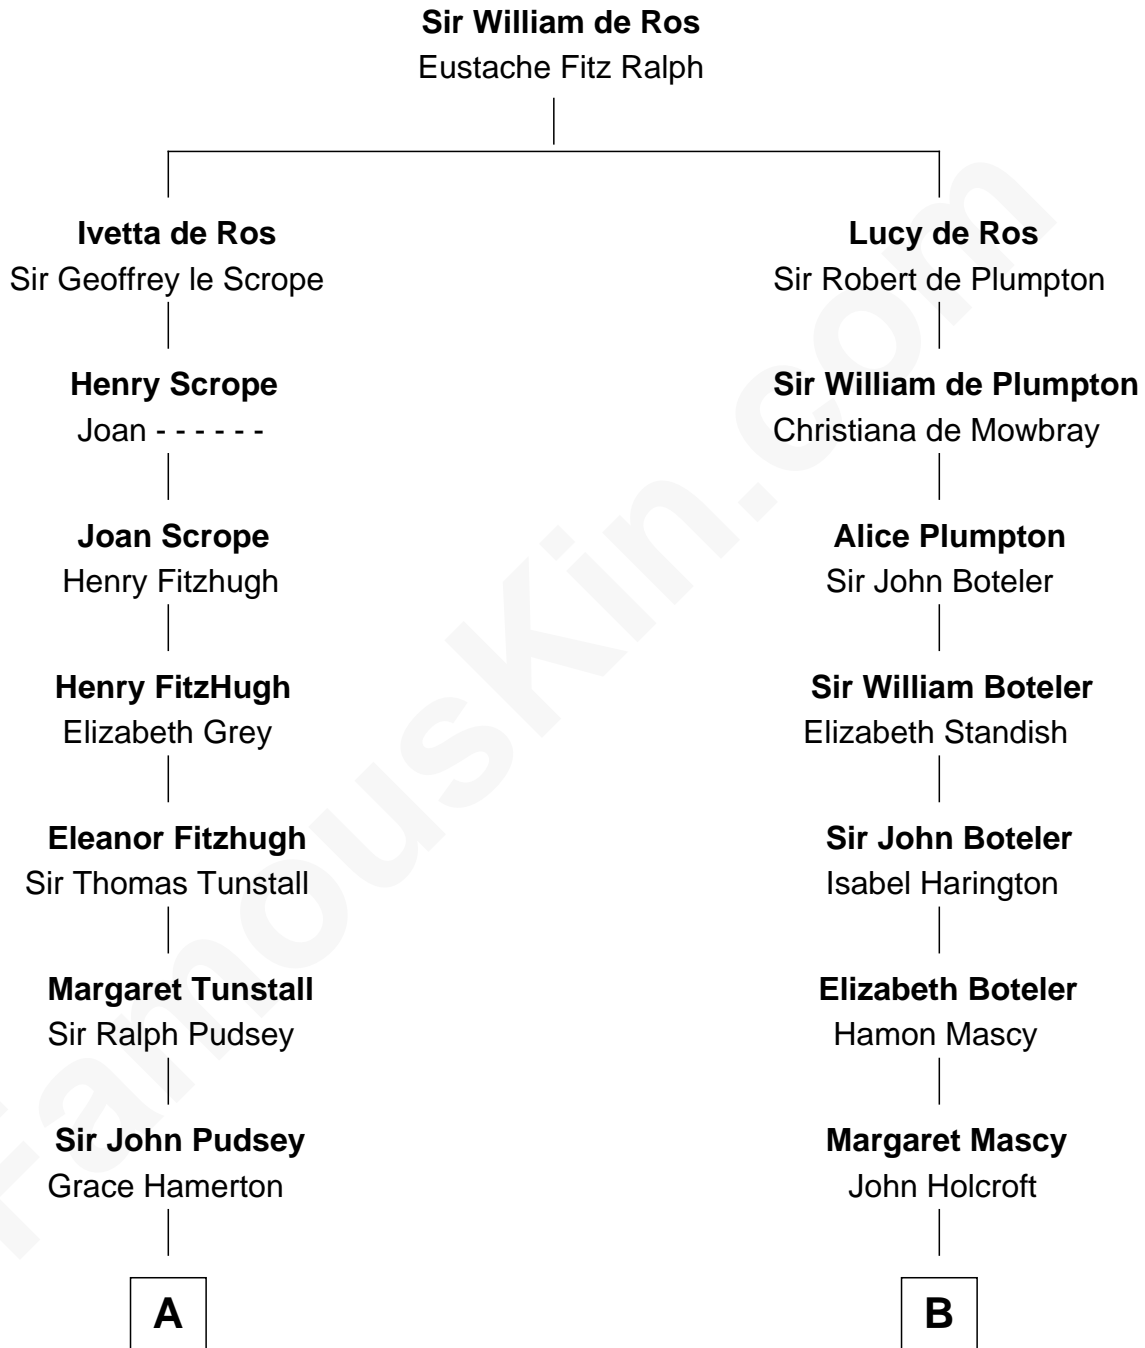

FamousKin.com

Relationship Chart of

Richard Henry Lee

Signer of the Declaration of Independence

17th cousin 1 time removed of

Ellen (Herndon) Arthur

Wife of President Chester A. Arthur

C

Capt. William Lewis Herndon
Frances Elizabeth Hansborough

Ellen (Herndon) Arthur
Wife of President Chester Arthur

FamousKin.com