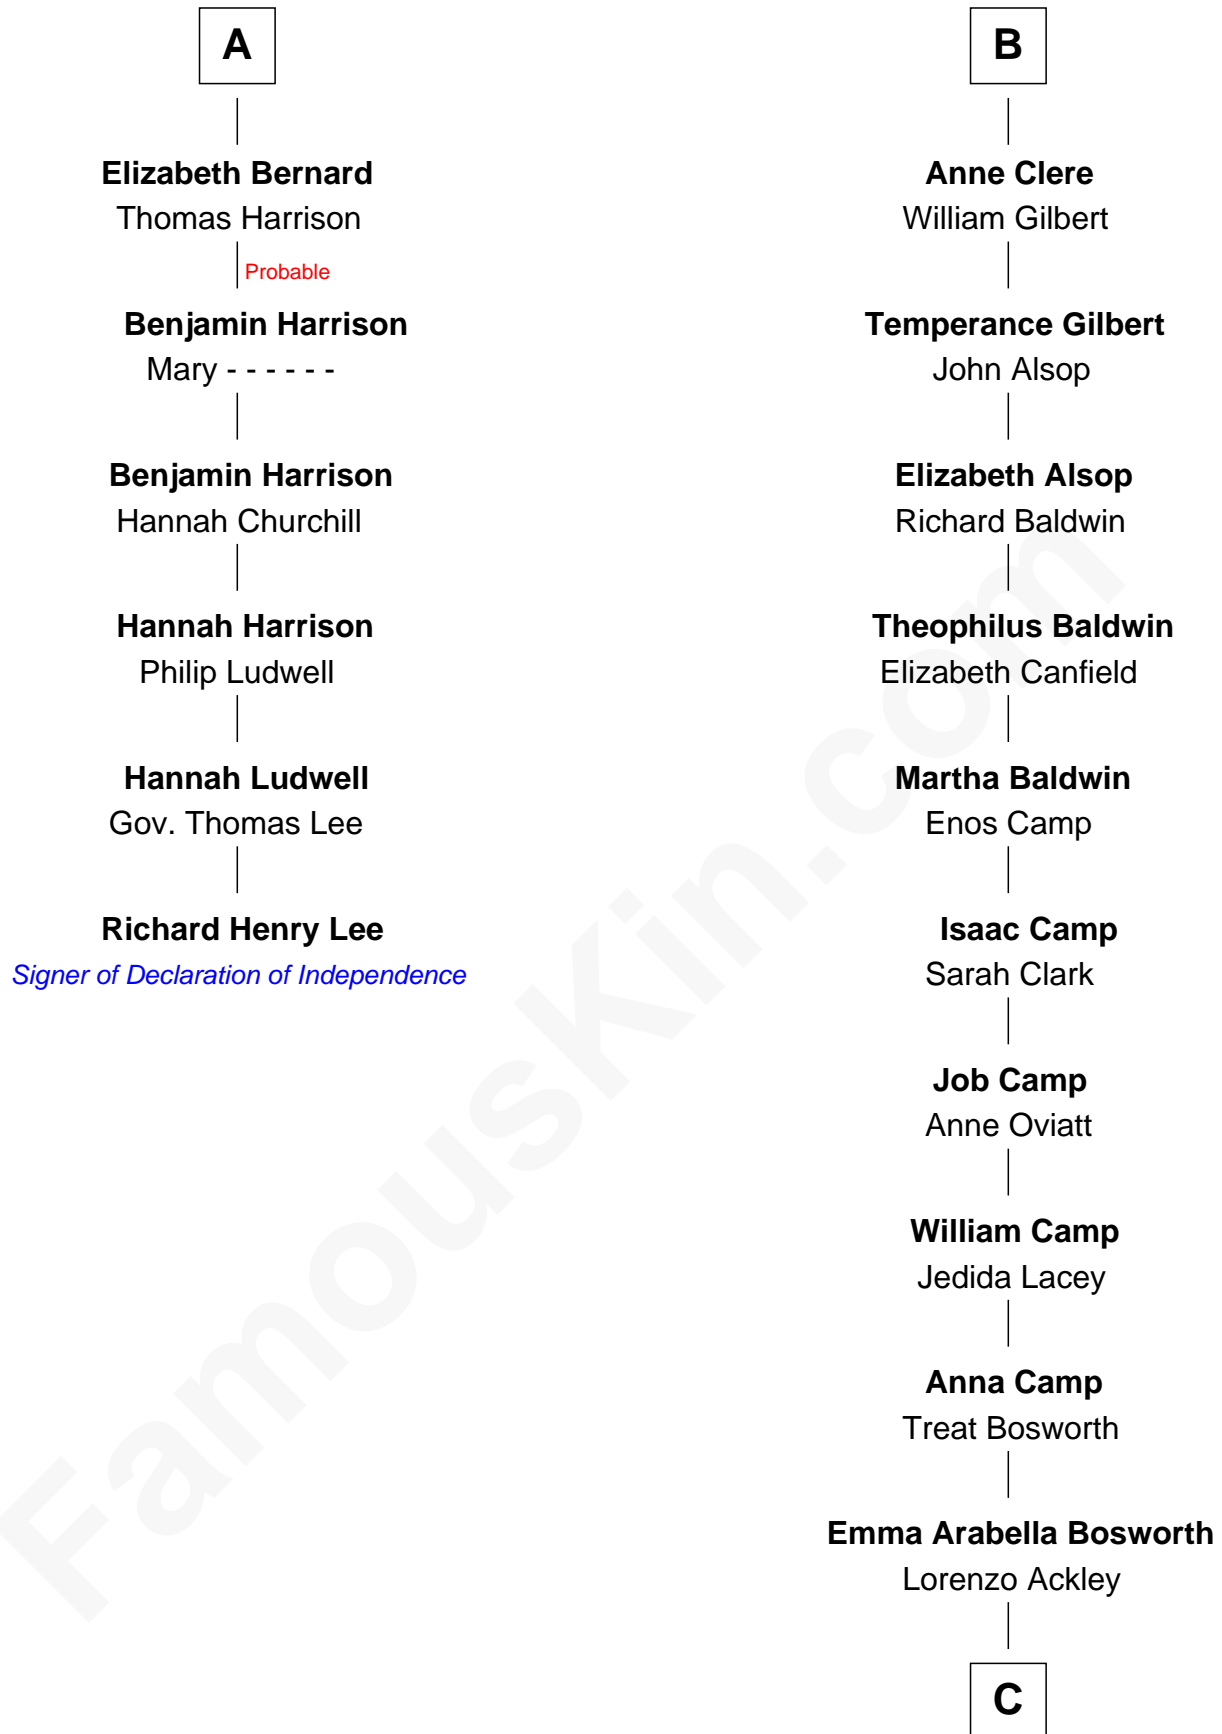

FamousKin.com

Relationship Chart of

Richard Henry Lee

Signer of the Declaration of Independence

12th cousin 9 times removed of

Sydney Biddle Barrows

Mayflower Madam

Sir Hugh de Stafford
Philippa de Beauchamp

Margaret de Stafford

Sir Ralph Neville

Margaret de Neville

Sir Richard Scrope

Sir Henry le Scrope

Elizabeth le Scrope

Margaret Scrope

John Bernard

Michael de la Pole

Isabel de la Pole

Thomas Morley

Elizabeth Morley

Sir John Arundell

Anne Arundell

Sir James Tyrrell

Sir Thomas Tyrrell

Margaret Willoughby

Anne Tyrrell

Sir John Clere

Sir Edmund Clere

Frances Fulmerston

B

C

Helen Eva Ackley
William Gildersleeve Parke