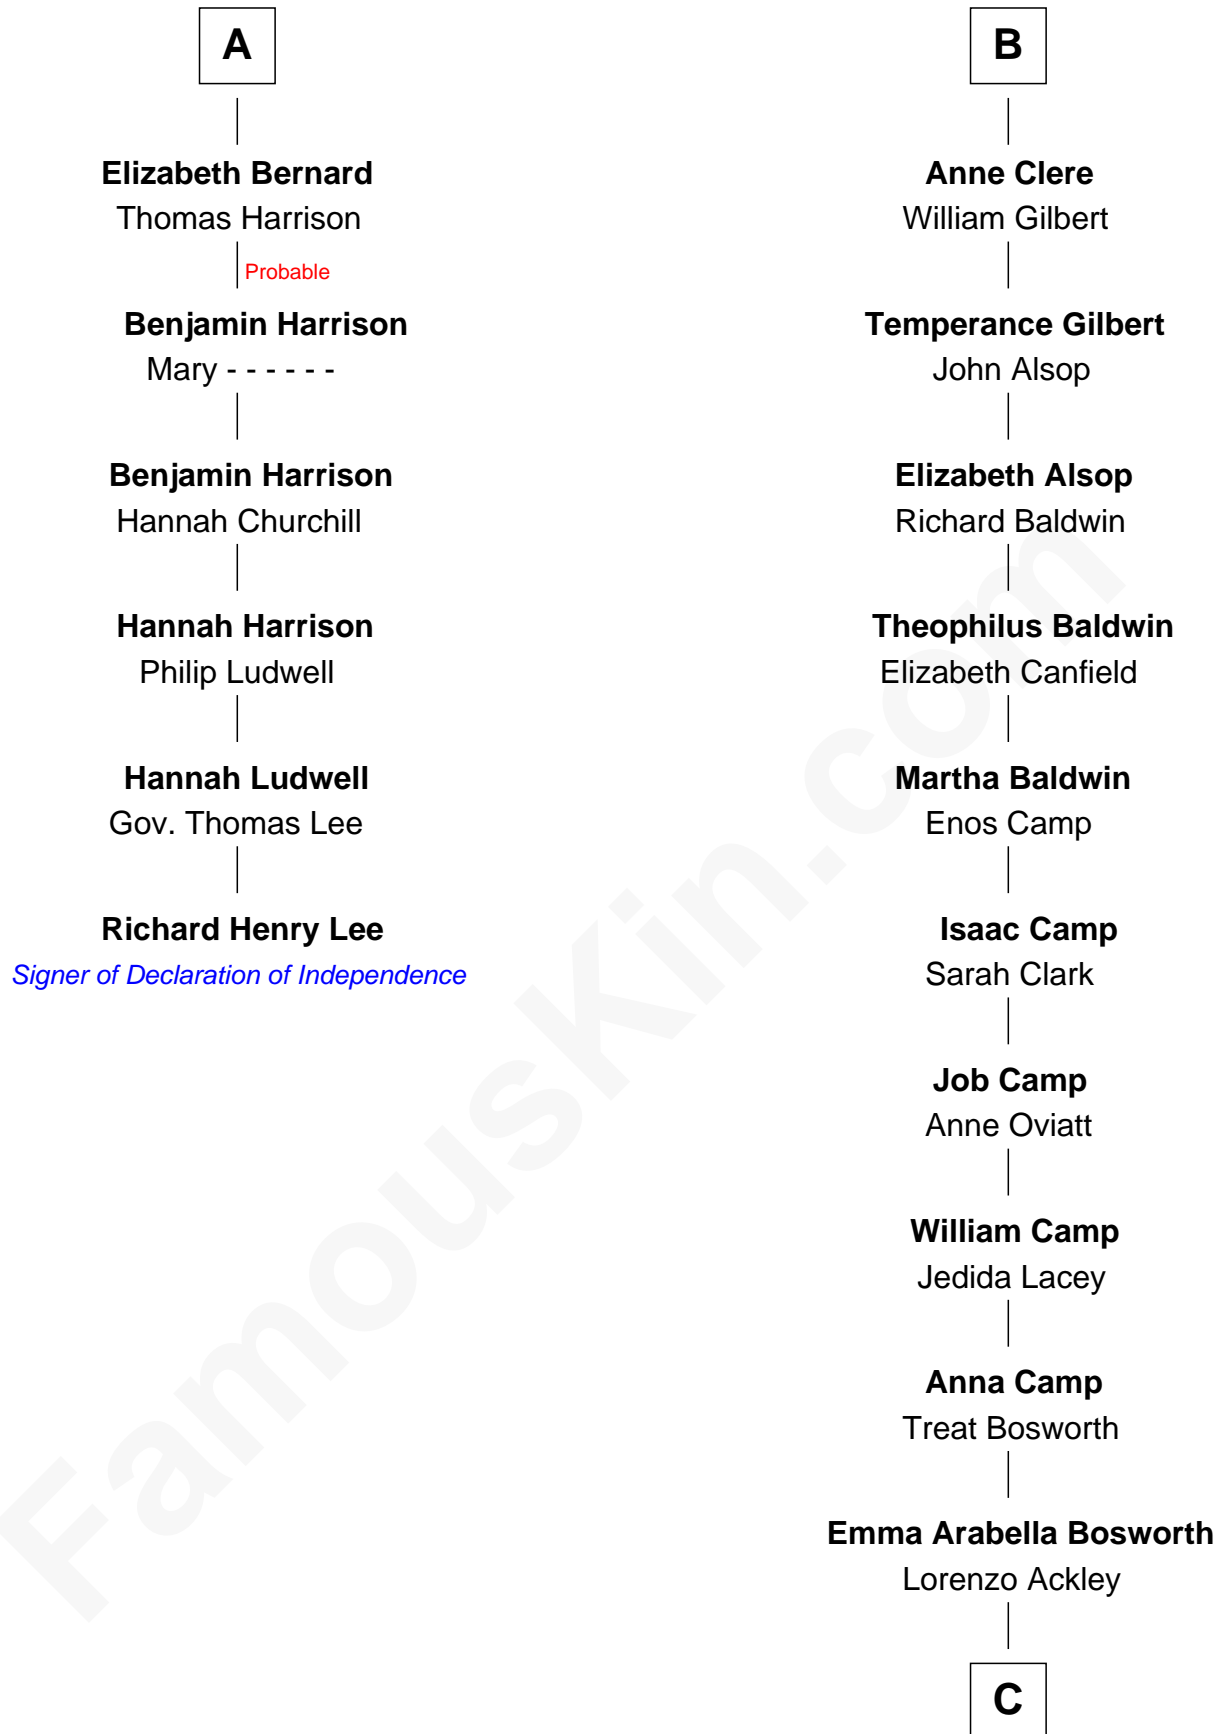

FamousKin.com

Relationship Chart of

Richard Henry Lee

Signer of the Declaration of Independence

12th cousin 9 times removed of

Sydney Biddle Barrows

Mayflower Madam

C

Helen Eva Ackley
William Gildersleeve Parke

Elizabeth Parke
Percy Ballantine

John Boyd Ballantine
Anne L. Crawford

Jeannette Ballantine
Donald Byers Barrows

Sydney Biddle Barrows
Mayflower Madam

FamousKin.com