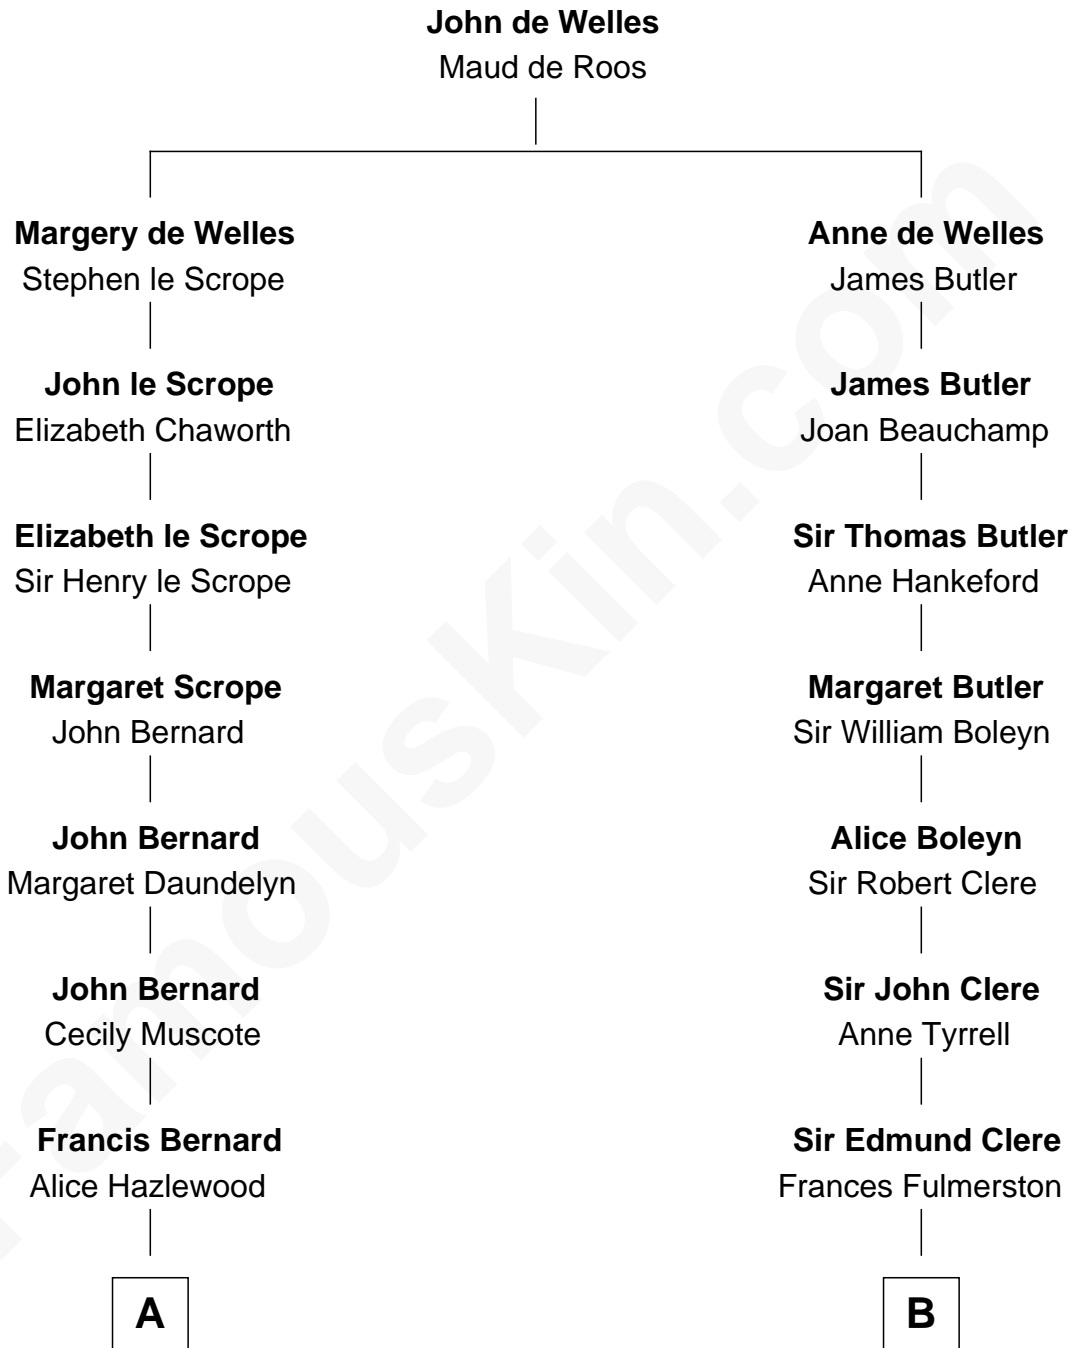

FamousKin.com

Relationship Chart of

Richard Henry Lee

Signer of the Declaration of Independence

12th cousin 9 times removed of

Sydney Biddle Barrows

Mayflower Madam

C

Helen Eva Ackley
William Gildersleeve Parke

Elizabeth Parke
Percy Ballantine

John Boyd Ballantine
Anne L. Crawford

Jeannette Ballantine
Donald Byers Barrows

Sydney Biddle Barrows
Mayflower Madam

FamousKin.com