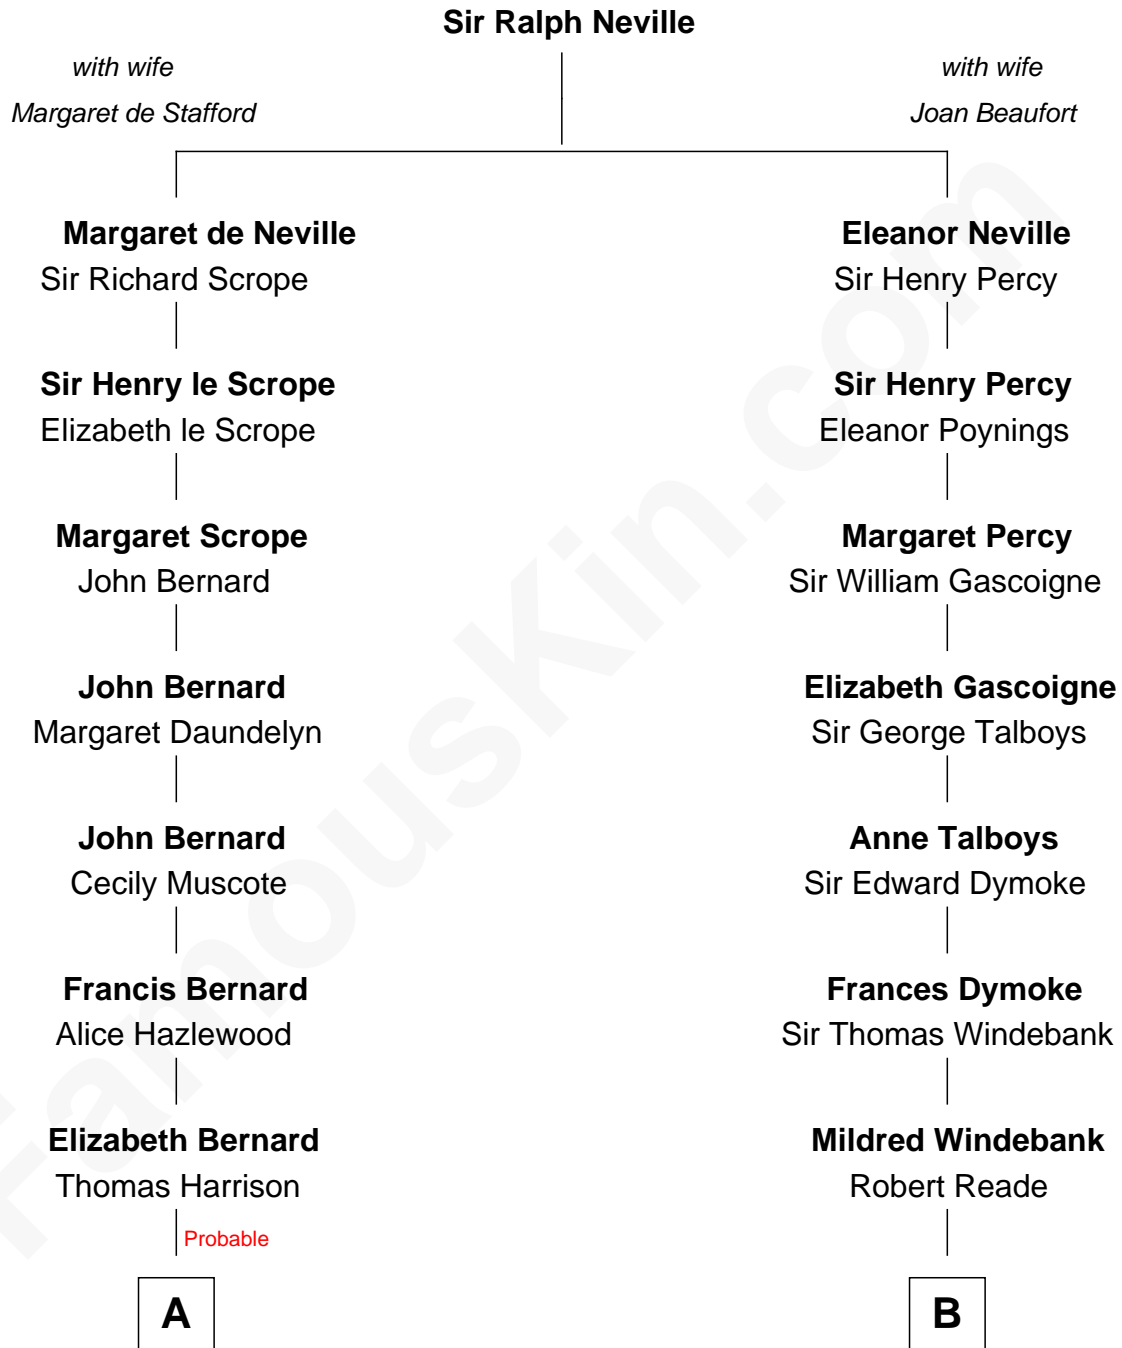

FamousKin.com

Relationship Chart of

Richard Henry Lee

Signer of the Declaration of Independence

11th cousin of

Thomas Nelson

Signer of the Declaration of Independence

A

Benjamin Harrison

Mary - - - - -

Benjamin Harrison

Hannah Churchill

Hannah Harrison

Philip Ludwell

Hannah Ludwell

Gov. Thomas Lee