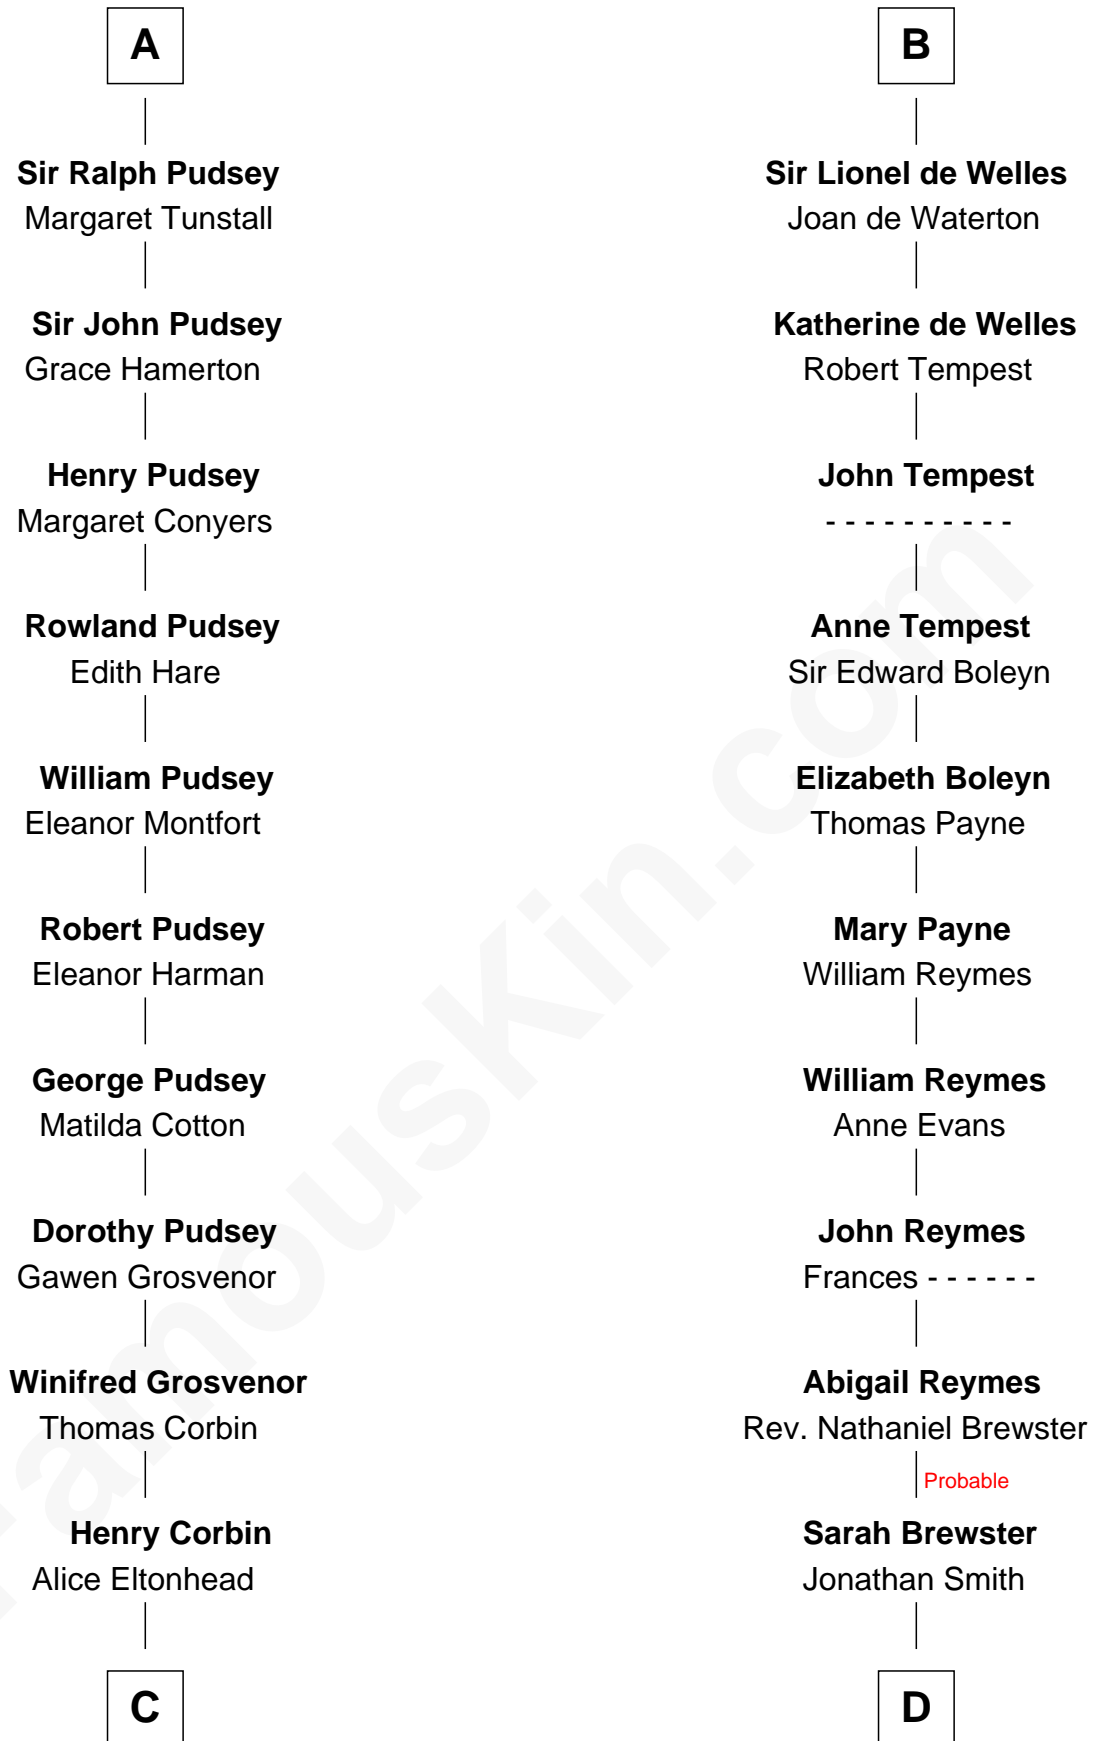

## Relationship Chart of

### Richard Henry Lee

*Signer of the Declaration of Independence*

19th cousin of

### William Floyd

*Signer of the Declaration of Independence*

**C**

**Laetitia Corbin**

Richard Lee

**Gov. Thomas Lee**

Hannah Ludwell

**Richard Henry Lee**