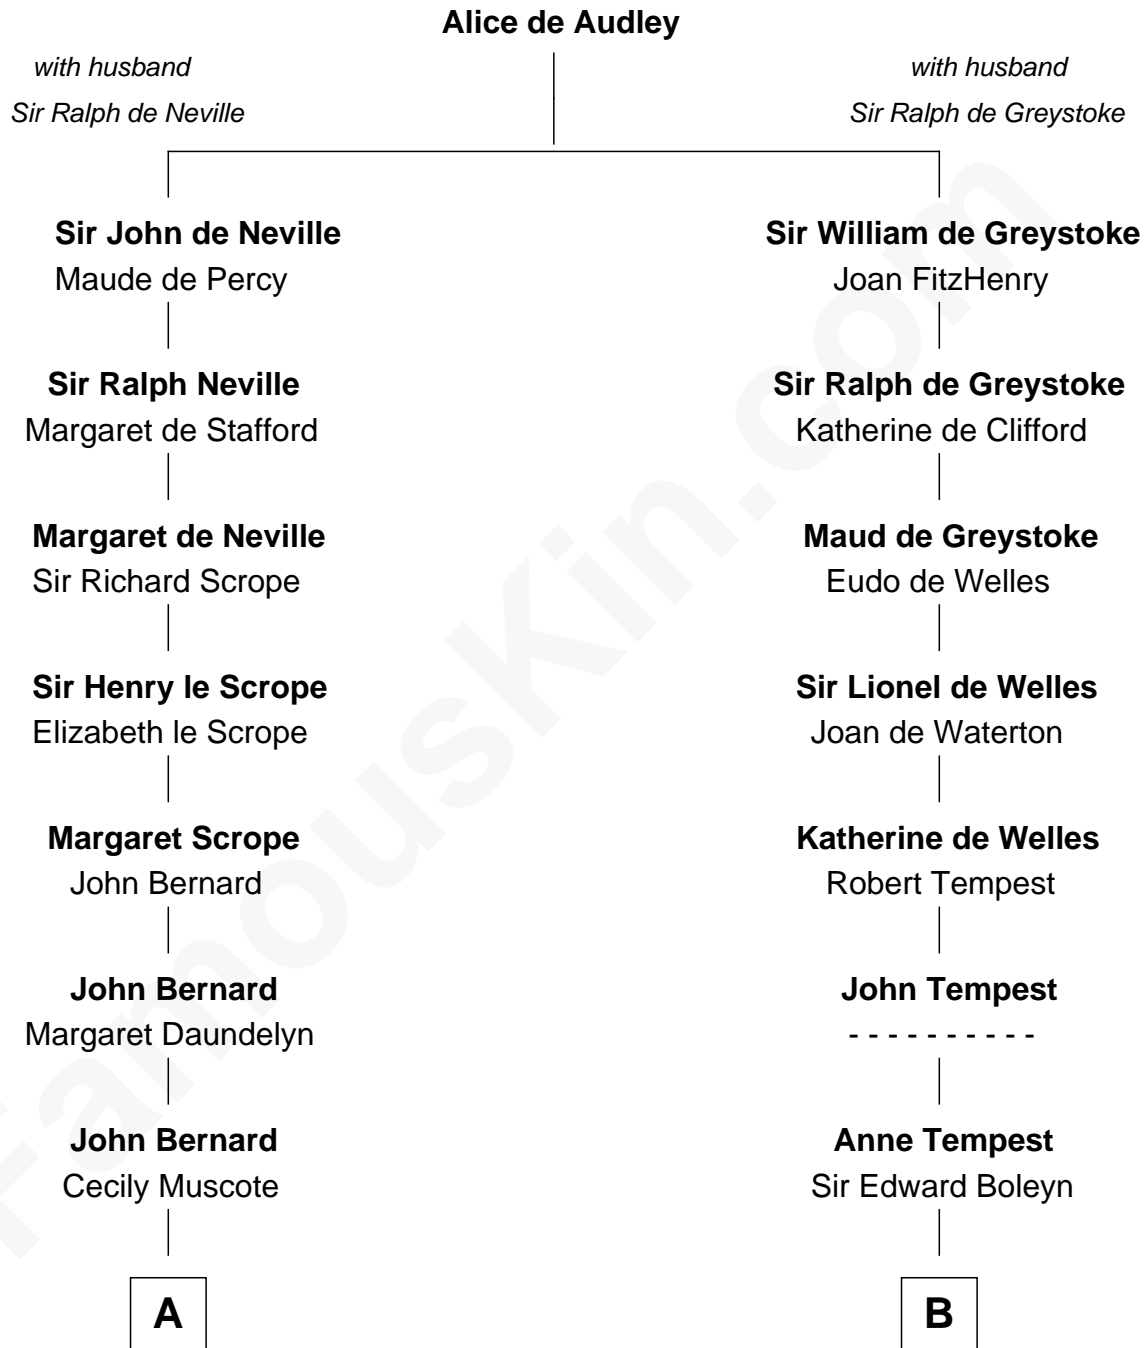

FamousKin.com

Relationship Chart of

Richard Henry Lee

Signer of the Declaration of Independence

13th cousin 2 times removed of

William Floyd

Signer of the Declaration of Independence

A

Francis Bernard
Alice Hazlewood

Elizabeth Bernard
Thomas Harrison

Probable

Benjamin Harrison
Mary - - - - -

Benjamin Harrison
Hannah Churchill

Hannah Harrison
Philip Ludwell

Hannah Ludwell
Gov. Thomas Lee

Richard Henry Lee
Signer of Declaration of Independence