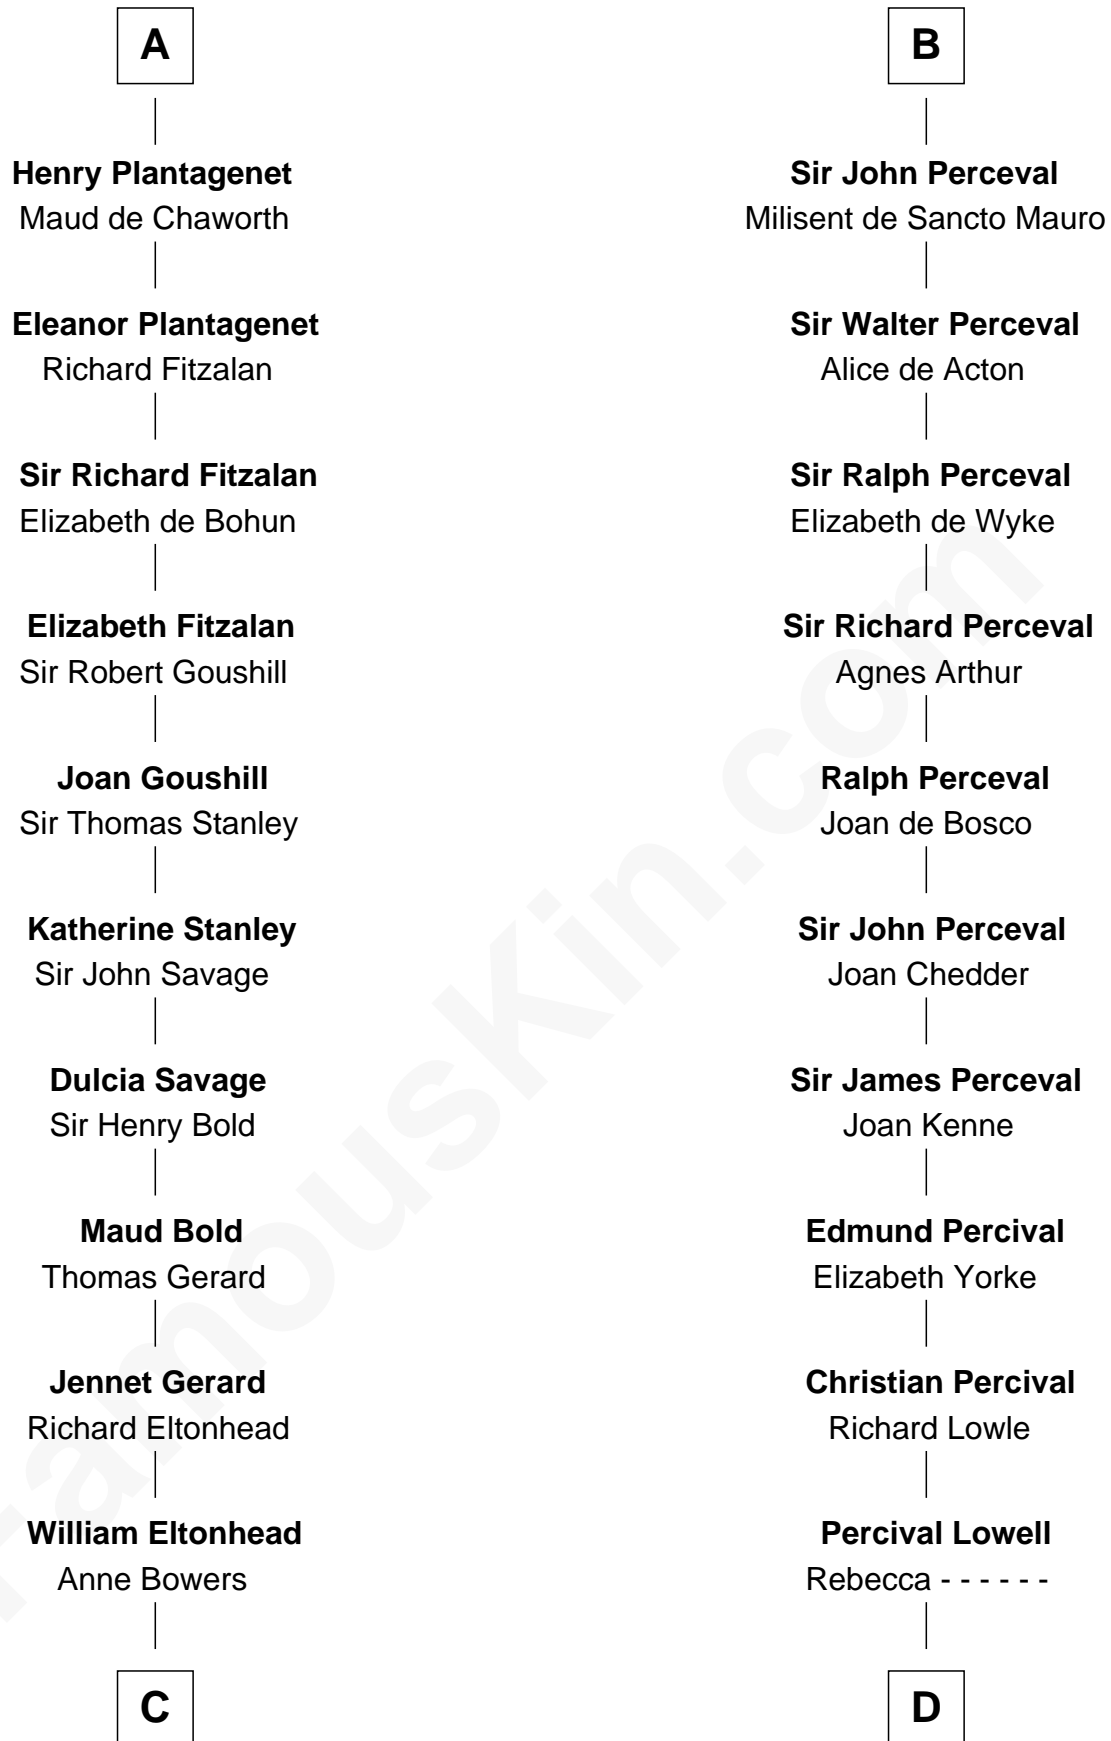

FamousKin.com

Relationship Chart of

Richard Henry Lee

Signer of the Declaration of Independence

21st cousin of

General William Whipple

Signer of the Declaration of Independence

C

Richard Eltonhead

Anne Sutton

Alice Eltonhead

Henry Corbin

Laetitia Corbin

Richard Lee

Gov. Thomas Lee

Hannah Ludwell