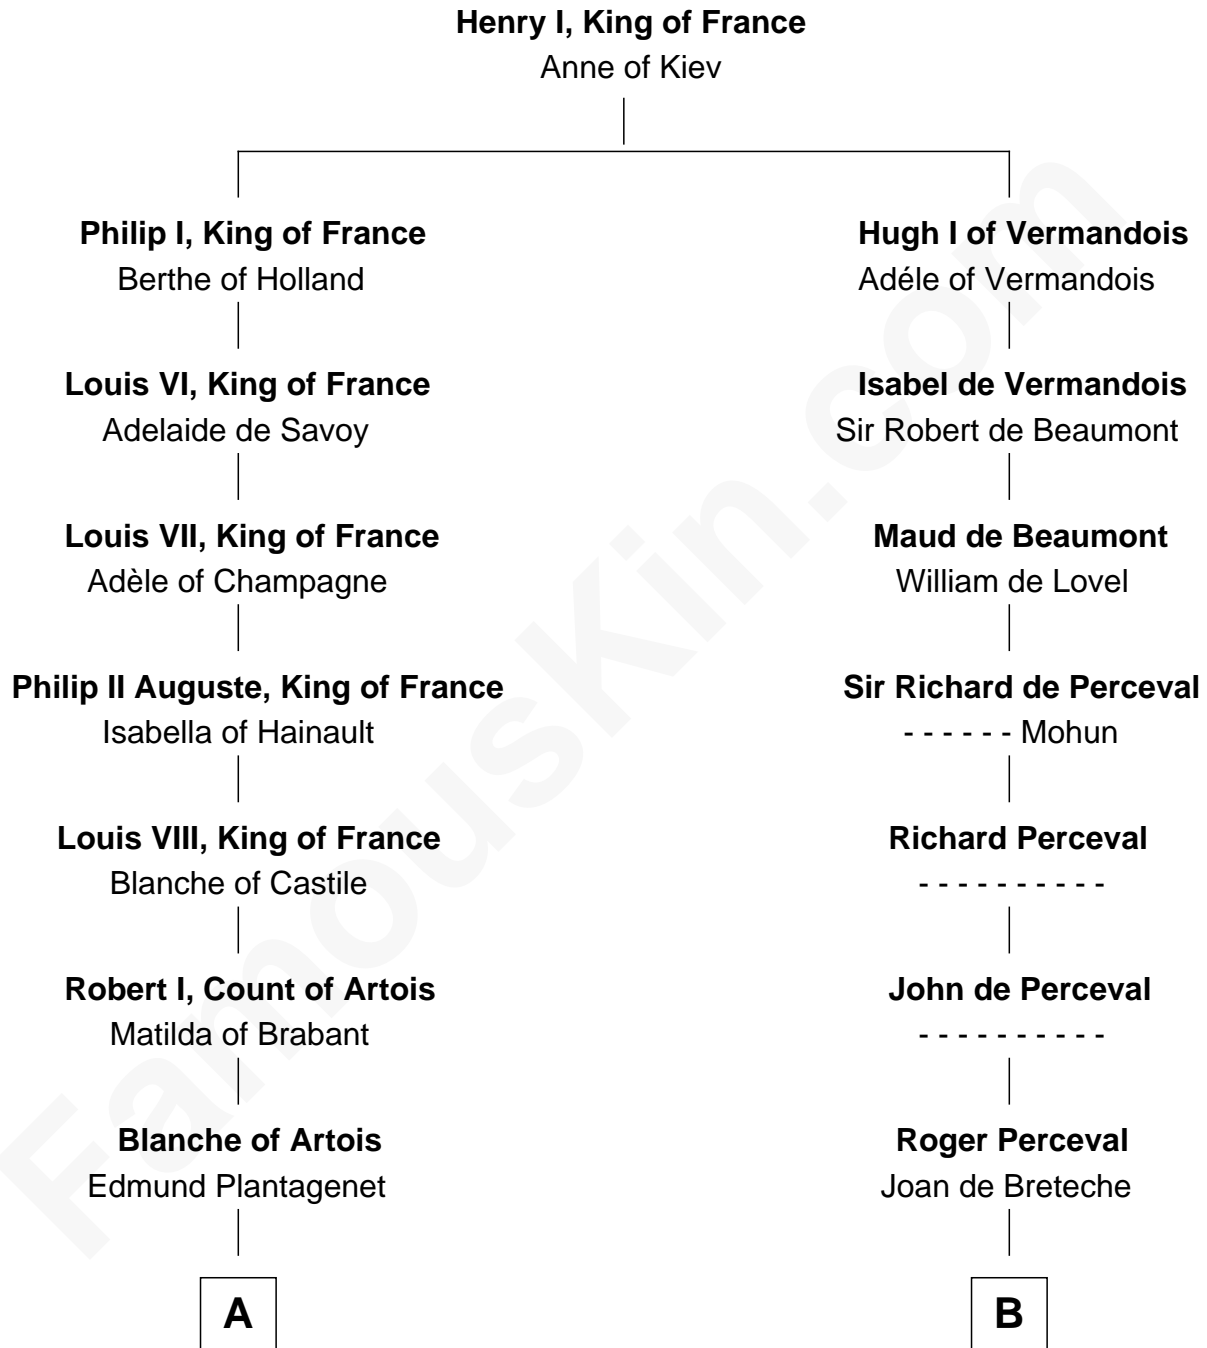

FamousKin.com

Relationship Chart of

Richard Henry Lee

Signer of the Declaration of Independence

21st cousin of

General William Whipple

Signer of the Declaration of Independence

C

Richard Eltonhead

Anne Sutton

Alice Eltonhead

Henry Corbin

Laetitia Corbin

Richard Lee

Gov. Thomas Lee

Hannah Ludwell