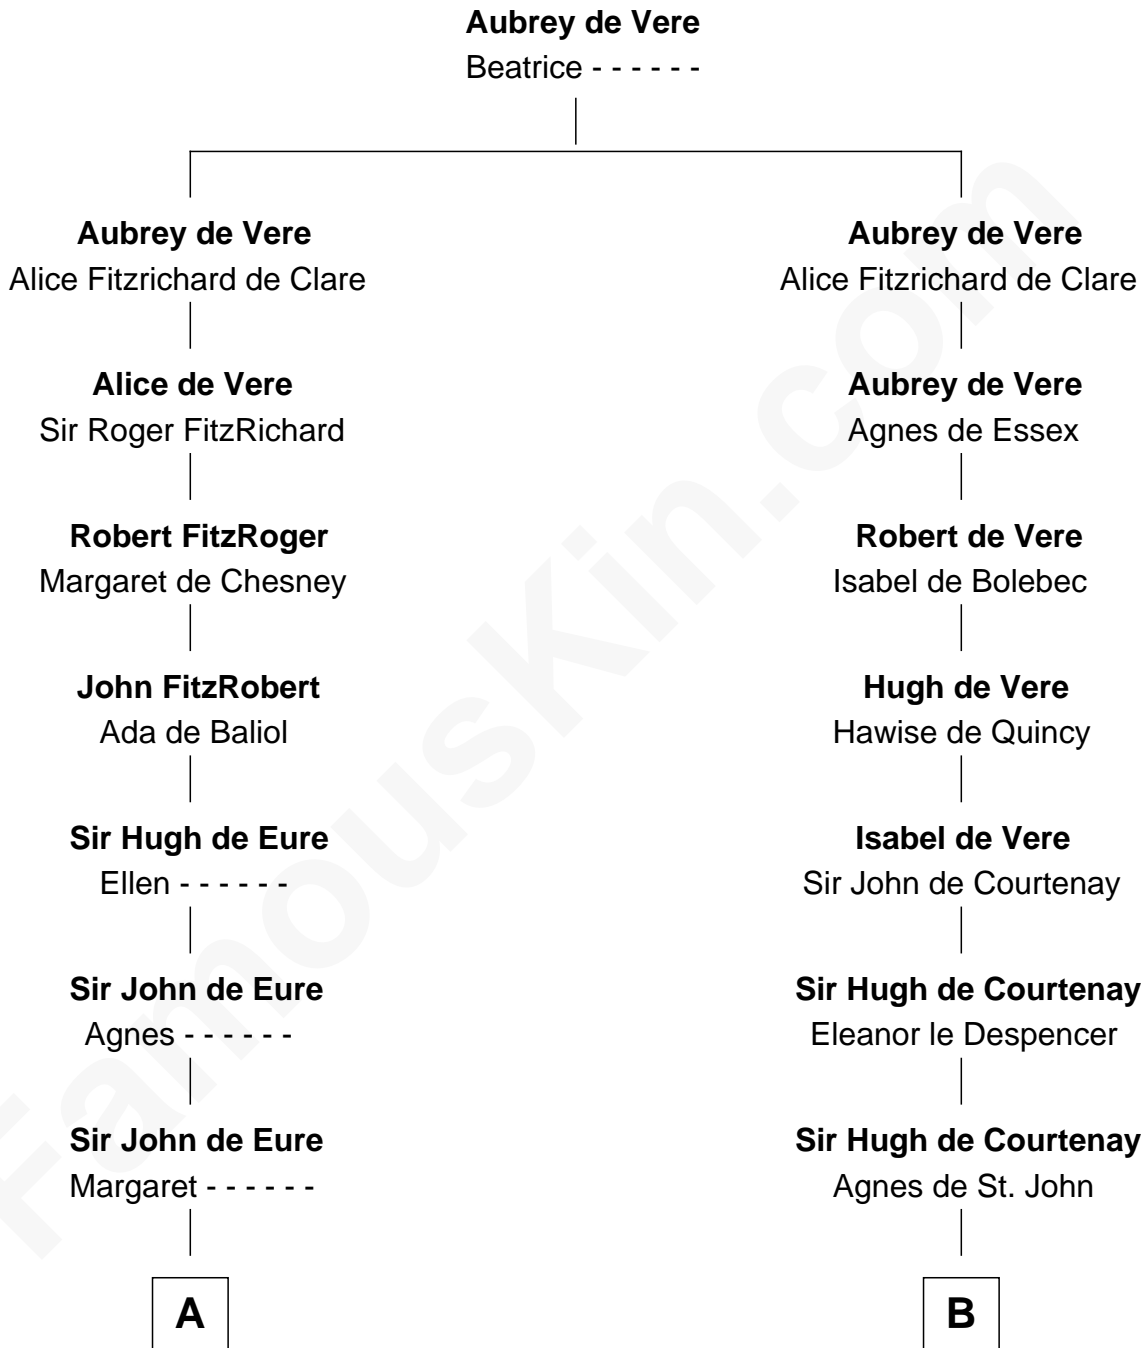

FamousKin.com

Relationship Chart of

Richard Henry Lee

Signer of the Declaration of Independence

21st cousin of

General William Whipple

Signer of the Declaration of Independence

C

Winifred Grosvenor

Thomas Corbin

Henry Corbin

Alice Eltonhead

Laetitia Corbin

Richard Lee

Gov. Thomas Lee

Hannah Ludwell