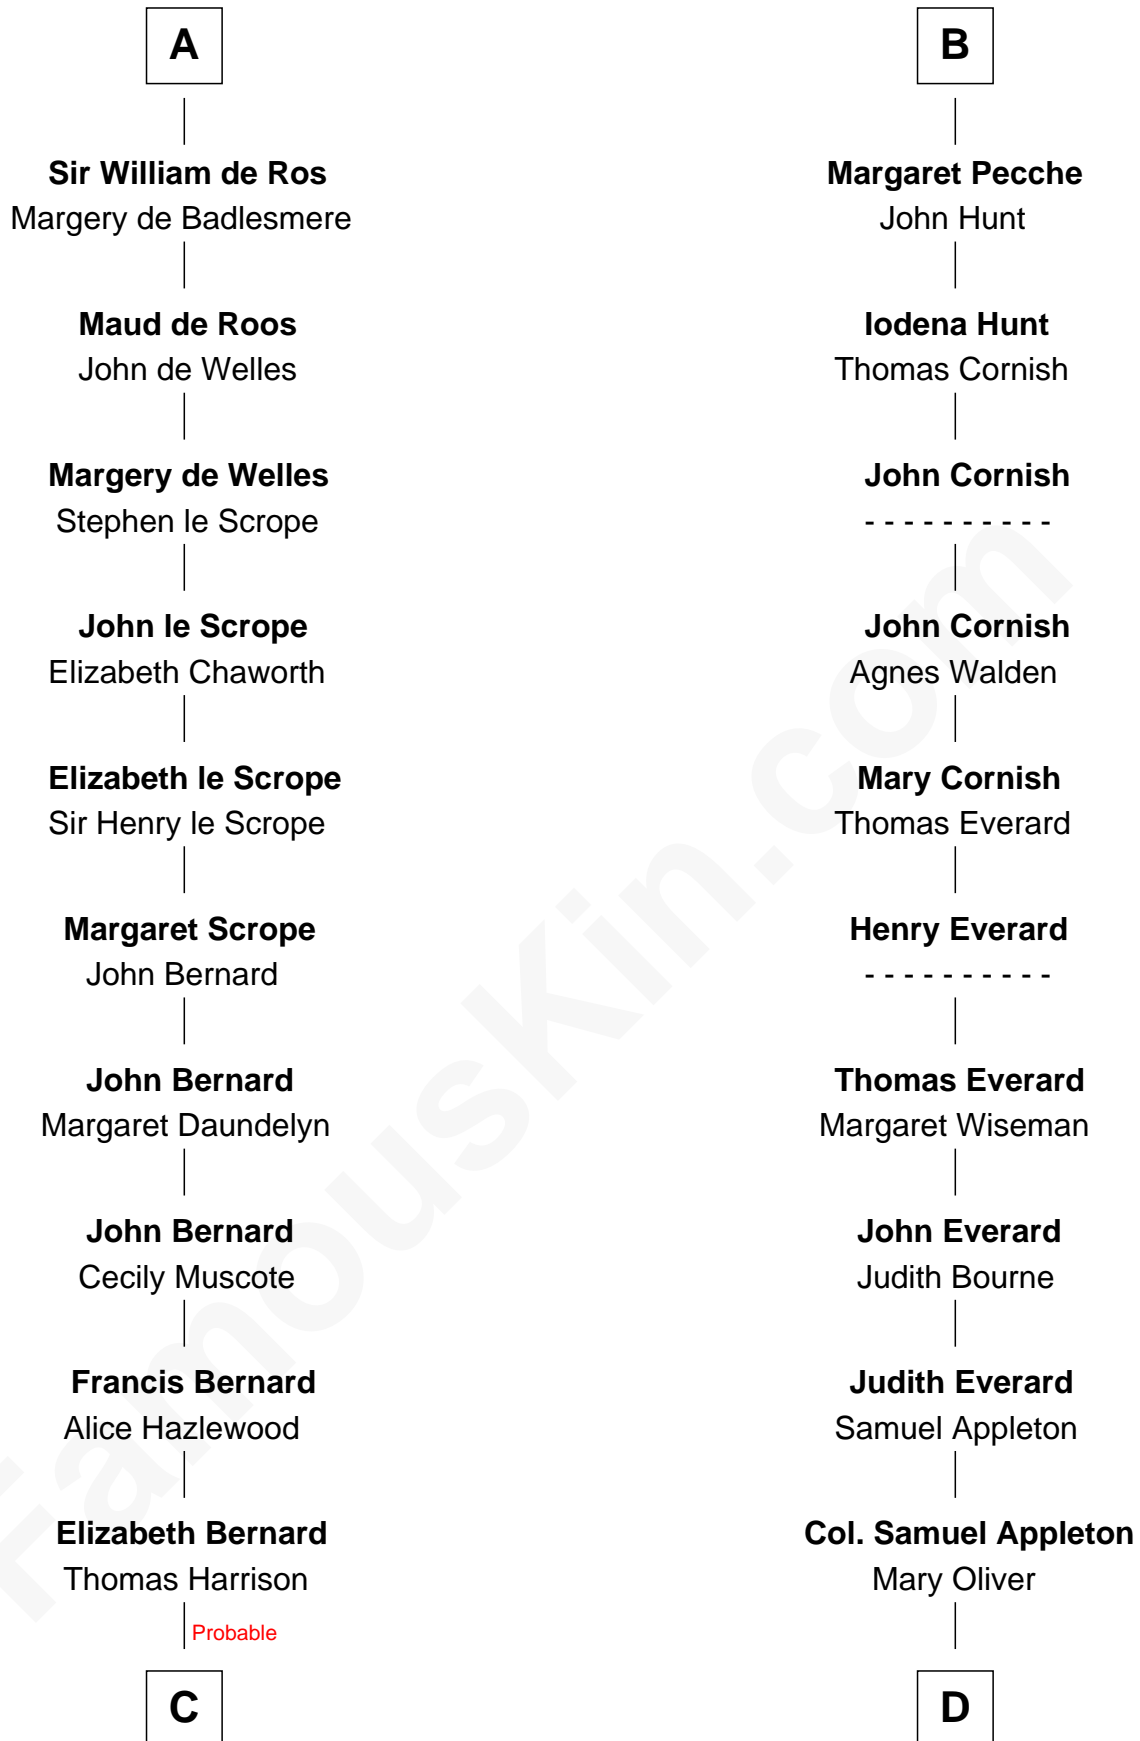

FamousKin.com

Relationship Chart of

Richard Henry Lee

Signer of the Declaration of Independence

19th cousin 2 times removed of

General William Whipple

Signer of the Declaration of Independence

C

Benjamin Harrison

Mary - - - - -

Benjamin Harrison

Hannah Churchill

Hannah Harrison

Philip Ludwell

Hannah Ludwell

Gov. Thomas Lee