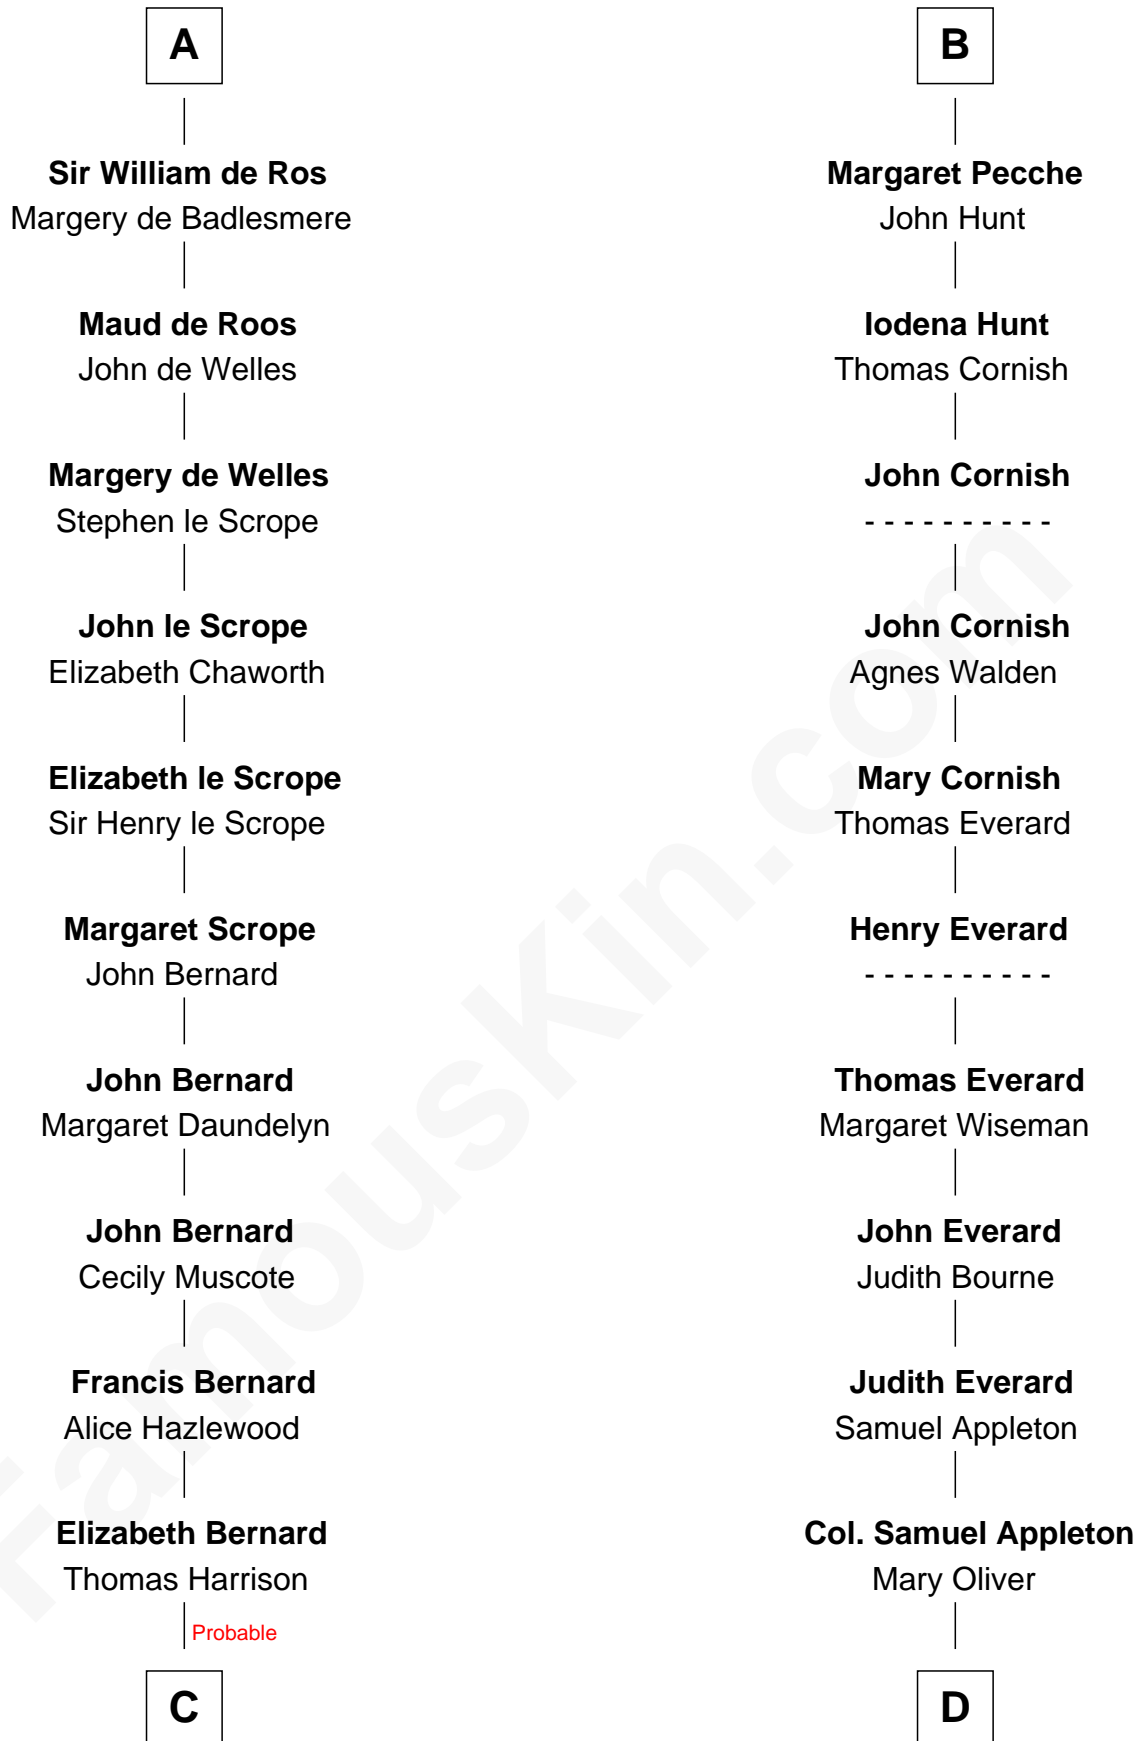

## Relationship Chart of

### Richard Henry Lee

*Signer of the Declaration of Independence*

19th cousin 2 times removed of

### General William Whipple

*Signer of the Declaration of Independence*

**Gilbert Crispin**

-----

**C**

**Benjamin Harrison**

Mary - - - - -

**Benjamin Harrison**

Hannah Churchill

**Hannah Harrison**

Philip Ludwell

**Hannah Ludwell**

Gov. Thomas Lee

**Richard Henry Lee**

*Signer of Declaration of Independence*

**D**