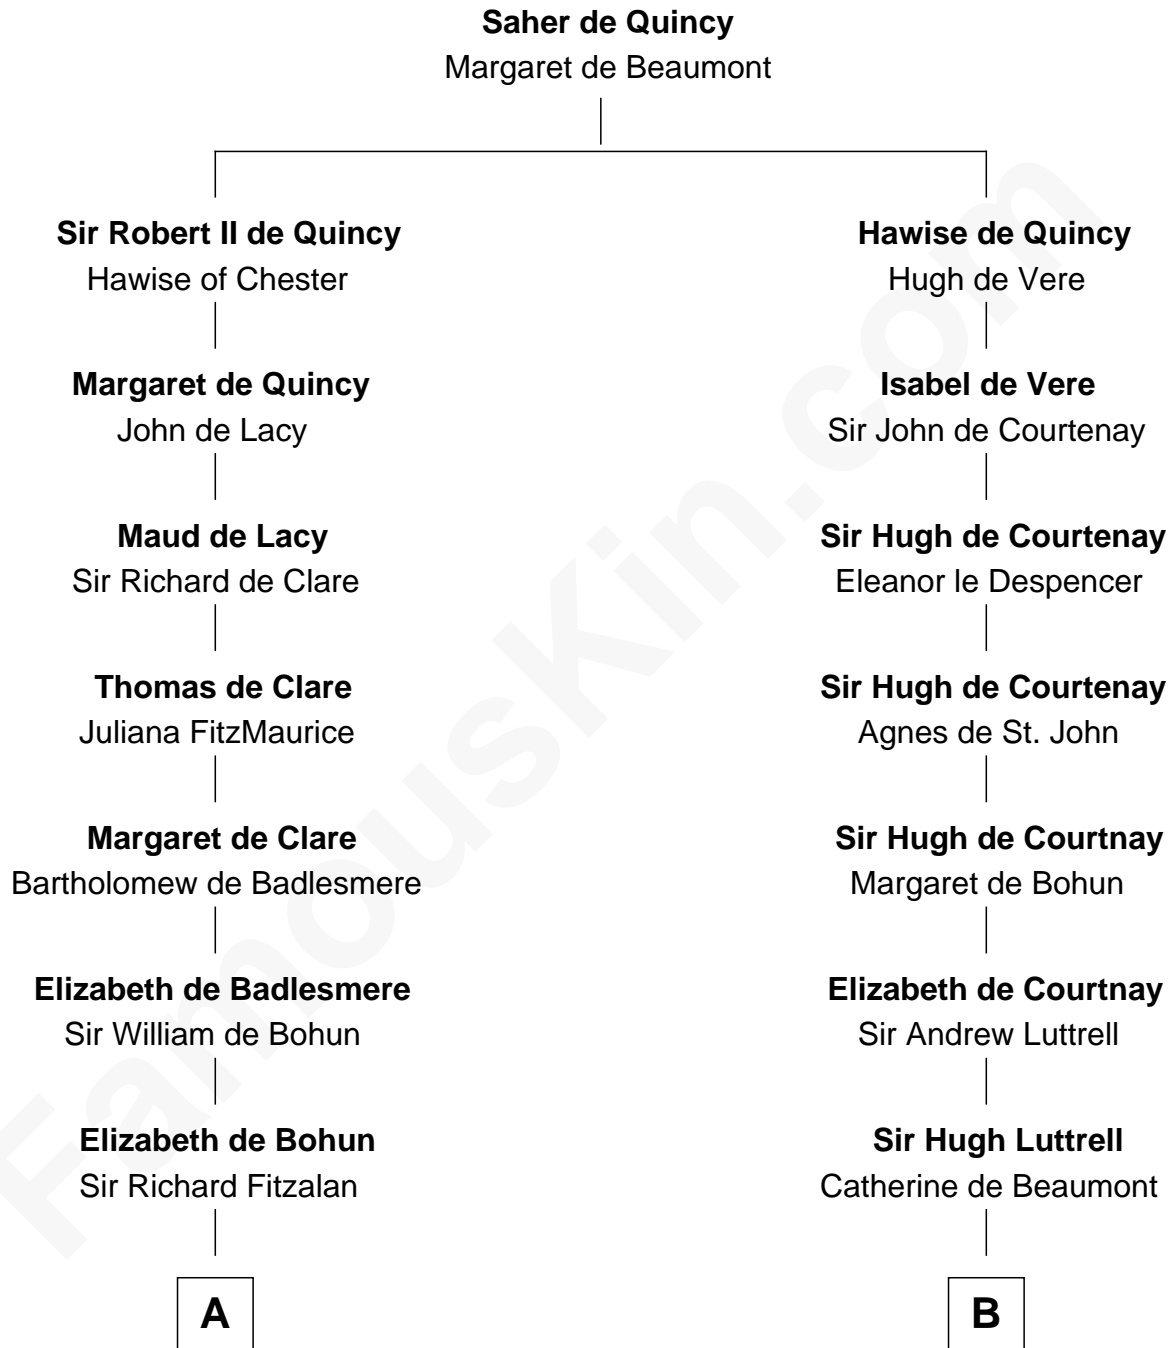

FamousKin.com

Relationship Chart of

Richard Henry Lee

Signer of the Declaration of Independence

18th cousin of

General William Whipple

Signer of the Declaration of Independence

C

Gov. Thomas Lee

Hannah Ludwell

Richard Henry Lee

Signer of Declaration of Independence

D

William Whipple

Mary Cutts

General William Whipple