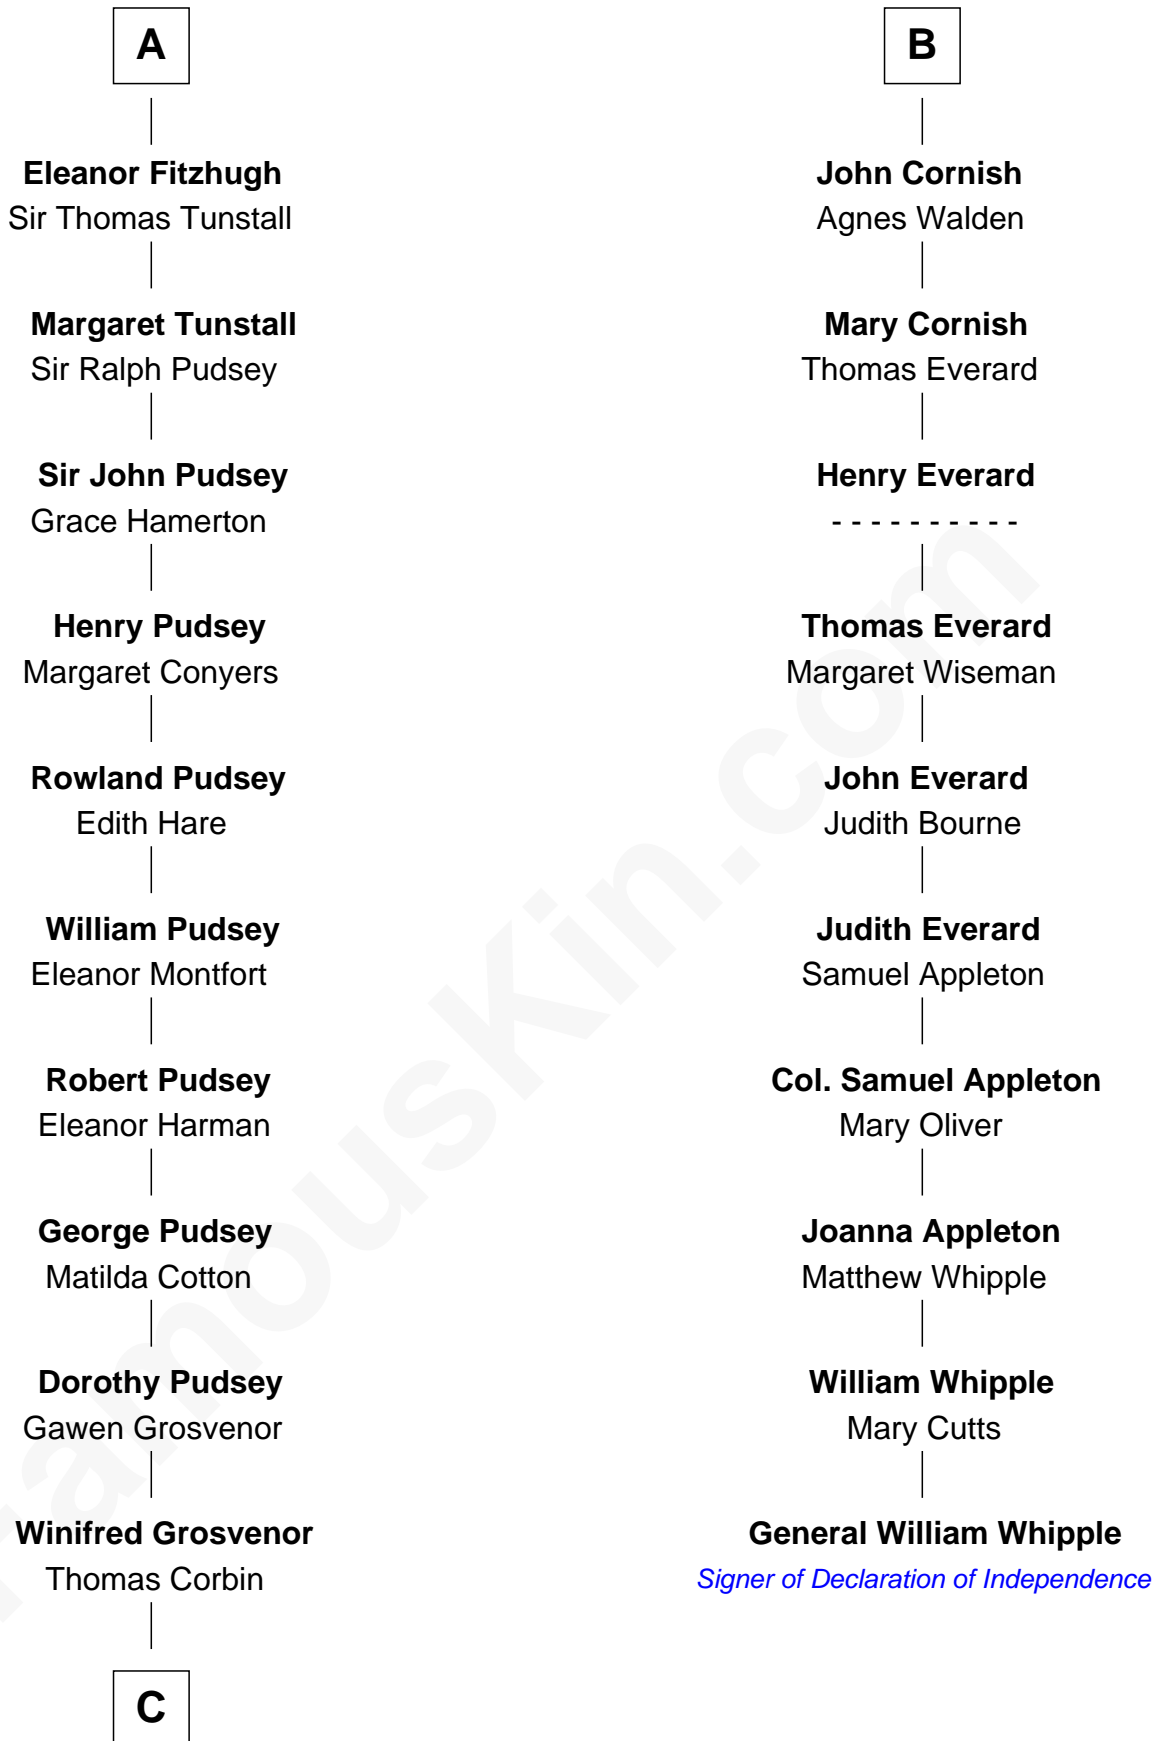

FamousKin.com

Relationship Chart of

Richard Henry Lee

Signer of the Declaration of Independence

16th cousin 4 times removed of

General William Whipple

Signer of the Declaration of Independence

C

Henry Corbin
Alice Eltonhead

Laetitia Corbin
Richard Lee

Gov. Thomas Lee
Hannah Ludwell

Richard Henry Lee
Signer of Declaration of Independence

FamousKin.com