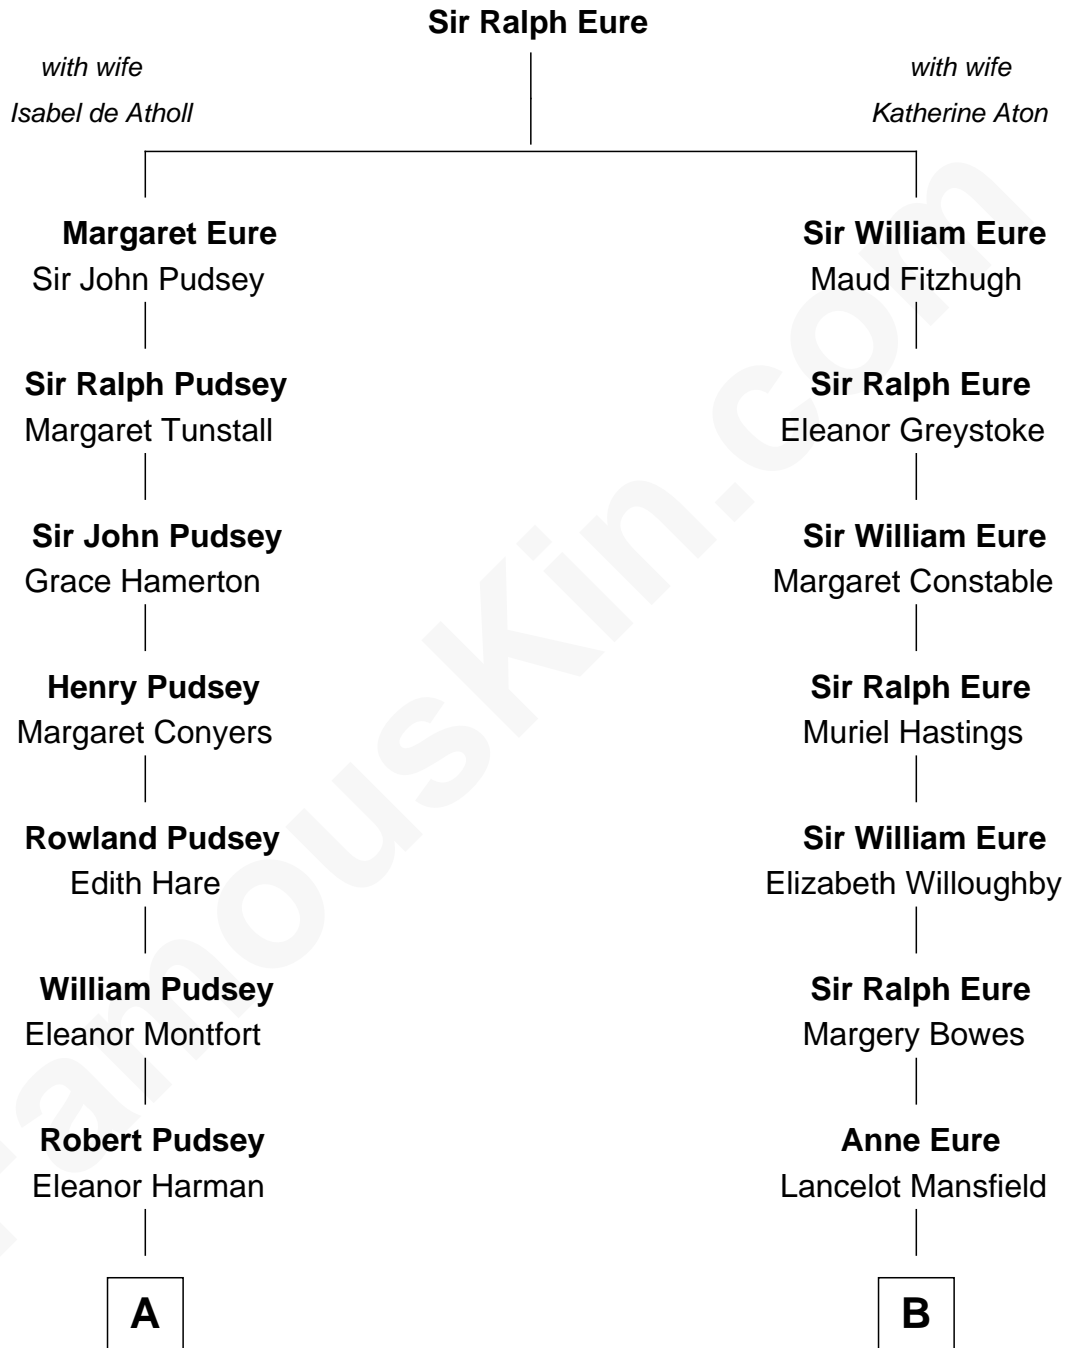

Sandra Day O'Connor

First Female U.S. Supreme Court Justice