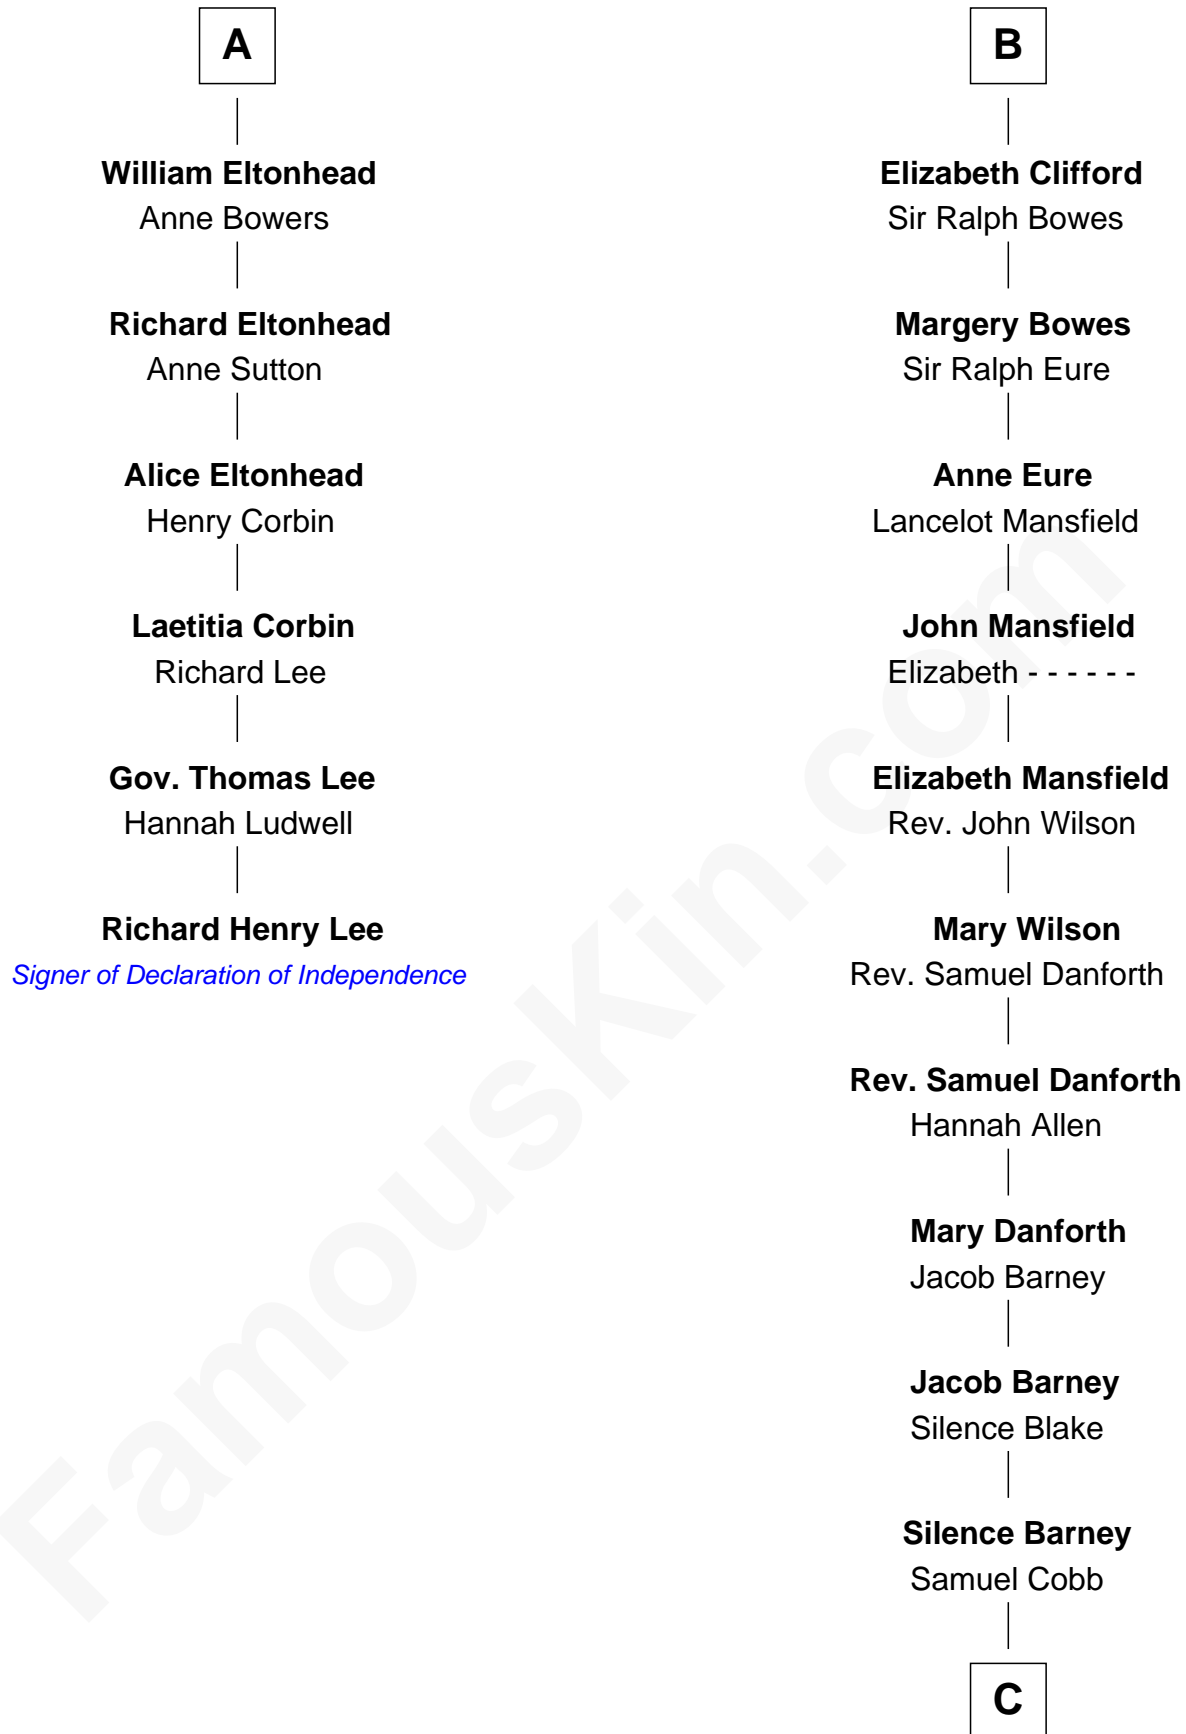

FamousKin.com

Relationship Chart of

Richard Henry Lee

Signer of the Declaration of Independence

12th cousin 9 times removed of

Sandra Day O'Connor

First Female U.S. Supreme Court Justice

C

Lettice Carlyle Cobb

Luke Day

Hollis Day

Eliza L. Flanders

Henry Clay Day

Alice Edith Hilton

Henry R. Day

Ada Mae Wilkey