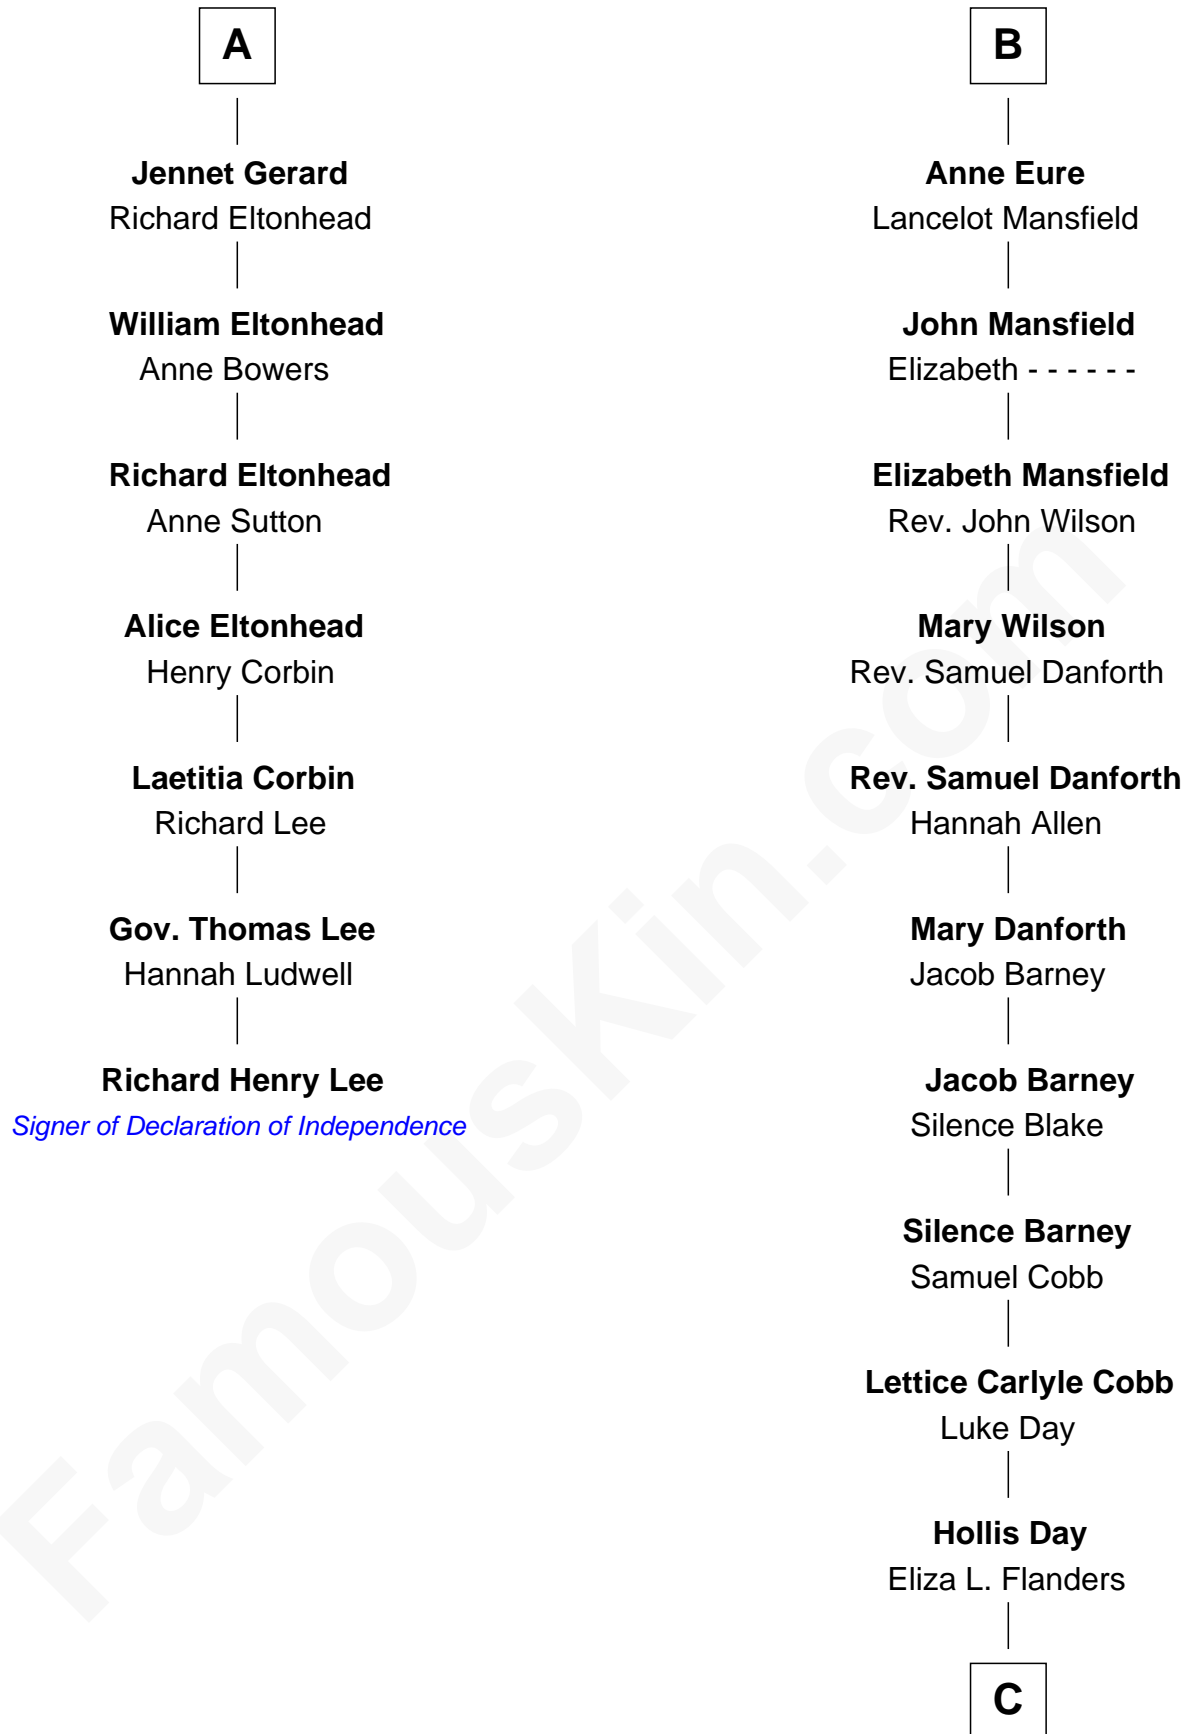

### Richard Henry Lee

*Signer of the Declaration of Independence*

13th cousin 6 times removed of

**Joan Goushill**  
Sir Thomas Stanley

**Katherine Stanley**  
Sir John Savage

**Dulcia Savage**  
Sir Henry Bold

**Maud Bold**  
Thomas Gerard

**A**

**Aline Fitzalan**

Sir Roger le Strange

**Lucy le Strange**  
Sir William Willoughby

**Margery Willoughby**  
Sir William FitzHugh

**Maud FitzHugh**  
Sir William Bowes

**Sir Ralph Bowes**  
Margery Conyers

**Sir Ralph Bowes**  
Elizabeth Clifford

**Margery Bowes**  
Sir Ralph Eure

**B**

**C**

**Henry Clay Day**  
Alice Edith Hilton

**Henry R. Day**  
Ada Mae Wilkey

**Sandra Day O'Connor**  
*U.S. Supreme Court Justice*

FamousKin.com