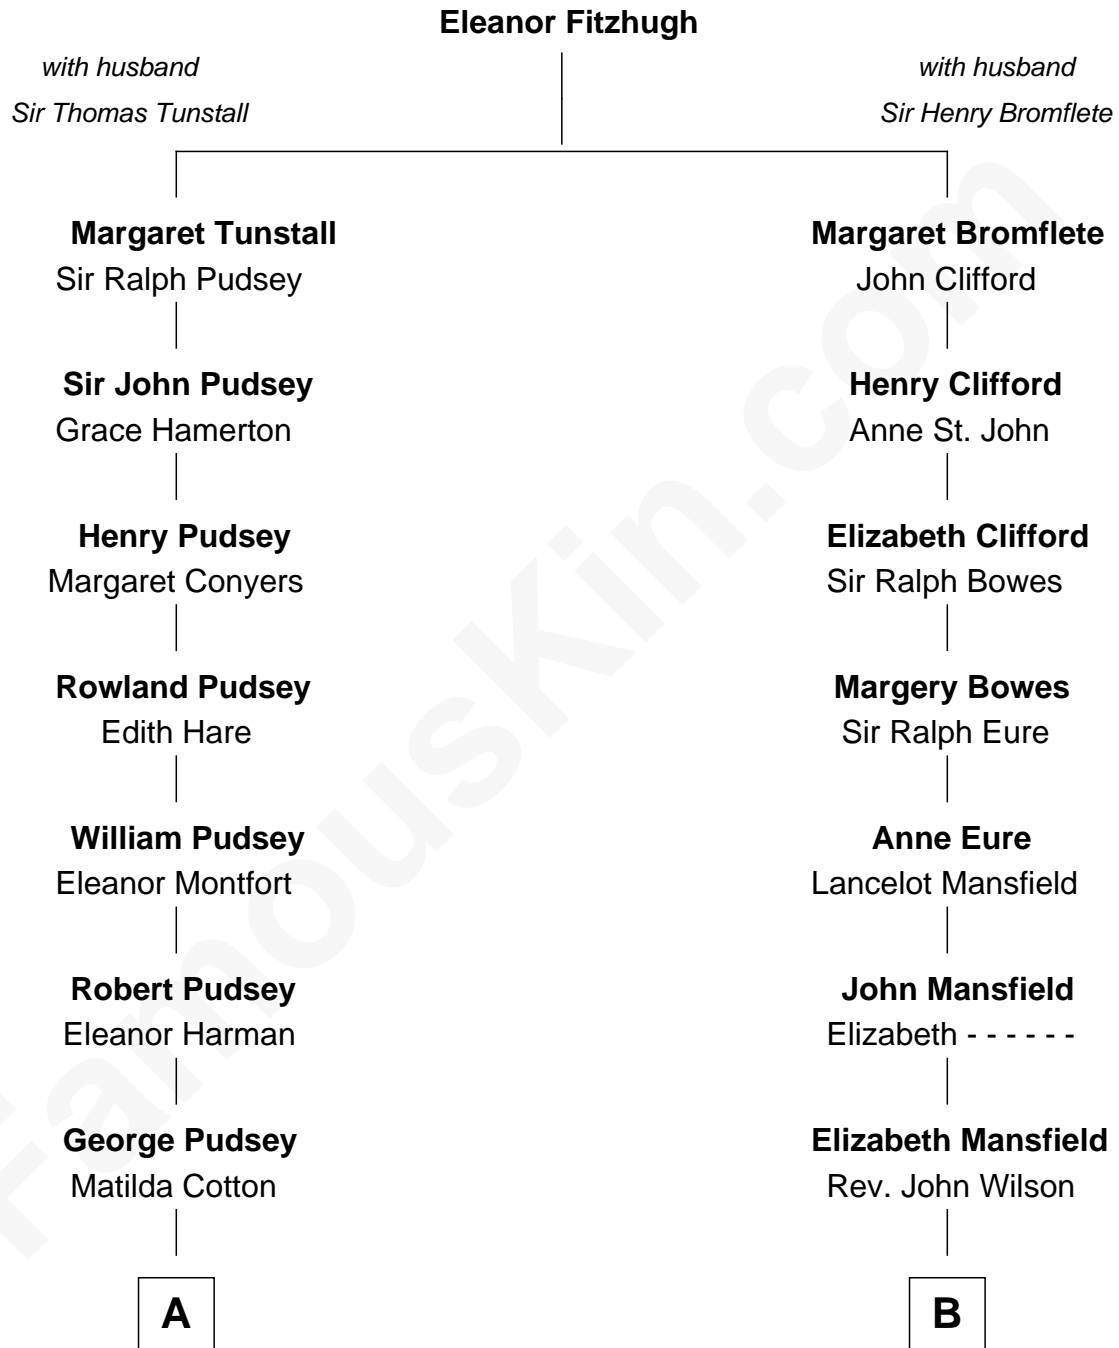

FamousKin.com

Relationship Chart of

Richard Henry Lee

Signer of the Declaration of Independence

12th cousin 4 times removed of

Sandra Day O'Connor

First Female U.S. Supreme Court Justice

A

Dorothy Pudsey
Gawen Grosvenor

Winifred Grosvenor
Thomas Corbin

Henry Corbin
Alice Eltonhead

Laetitia Corbin
Richard Lee

Gov. Thomas Lee
Hannah Ludwell

Richard Henry Lee
Signer of Declaration of Independence