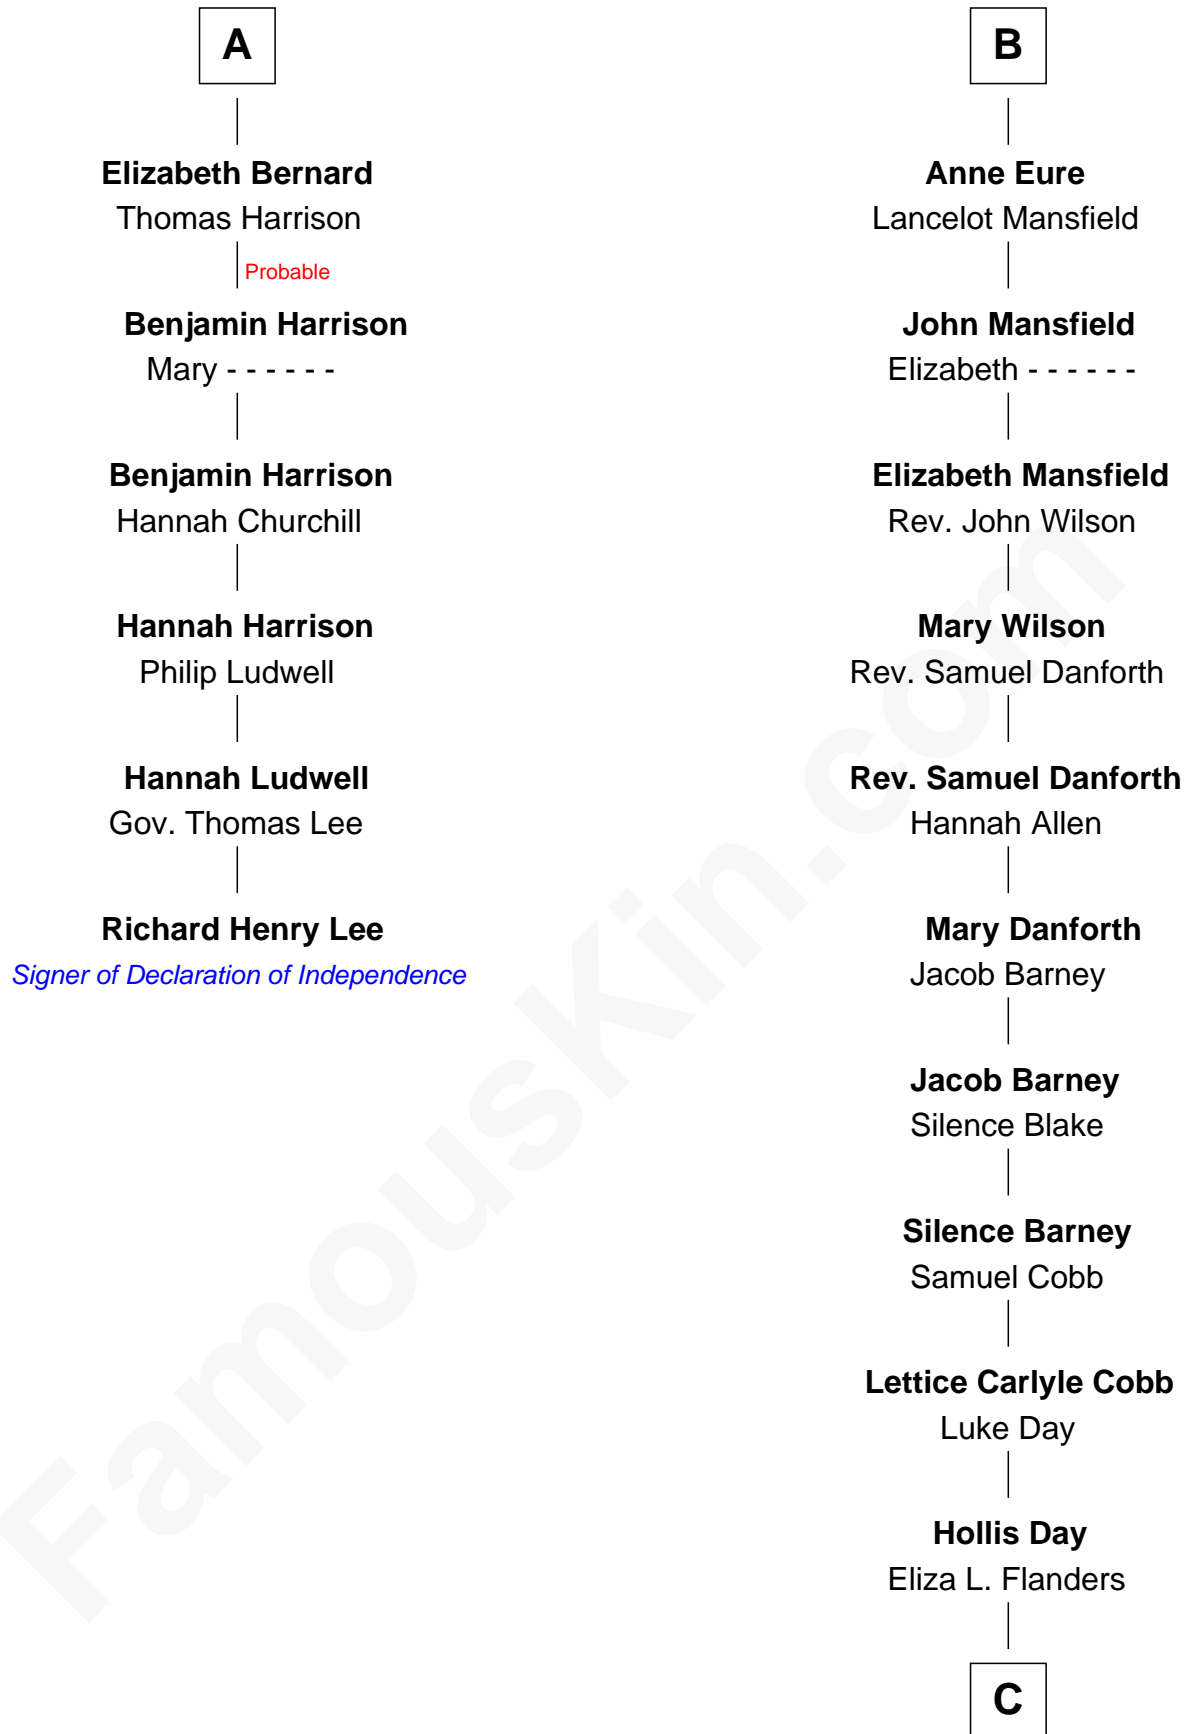

FamousKin.com

Relationship Chart of

Richard Henry Lee

Signer of the Declaration of Independence

12th cousin 7 times removed of

Sandra Day O'Connor

First Female U.S. Supreme Court Justice

C

Henry Clay Day
Alice Edith Hilton

Henry R. Day
Ada Mae Wilkey

Sandra Day O'Connor
U.S. Supreme Court Justice

FamousKin.com