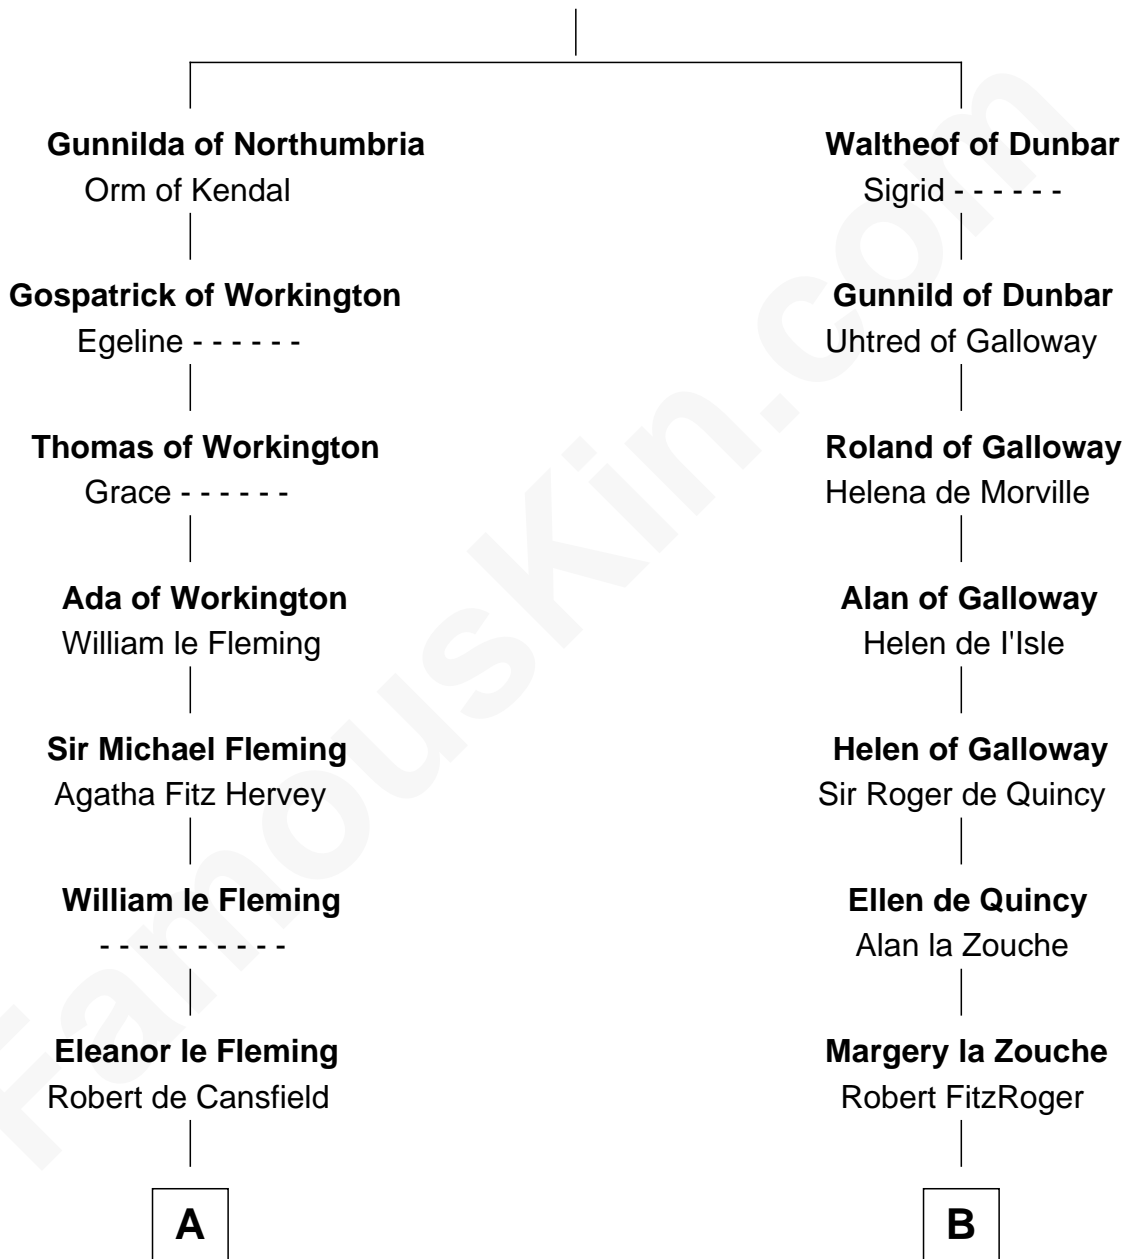

FamousKin.com

Relationship Chart of

Richard Henry Lee

Signer of the Declaration of Independence

21st cousin of

Caesar Rodney

Signer of the Declaration of Independence

Gospatric I of Northumbria

C

Anne Sutton
Richard Eltonhead

Alice Eltonhead
Henry Corbin

Laetitia Corbin
Richard Lee

Gov. Thomas Lee
Hannah Ludwell

Richard Henry Lee

Signer of Declaration of Independence

D

William Rodney
Alice Caesar

William Rodney
Rachel - - - - -

Capt. William Rodney
Sarah Jones

Caesar Rodney
Elizabeth Crawford

Caesar Rodney

Signer of Declaration of Independence

FamousKin.com