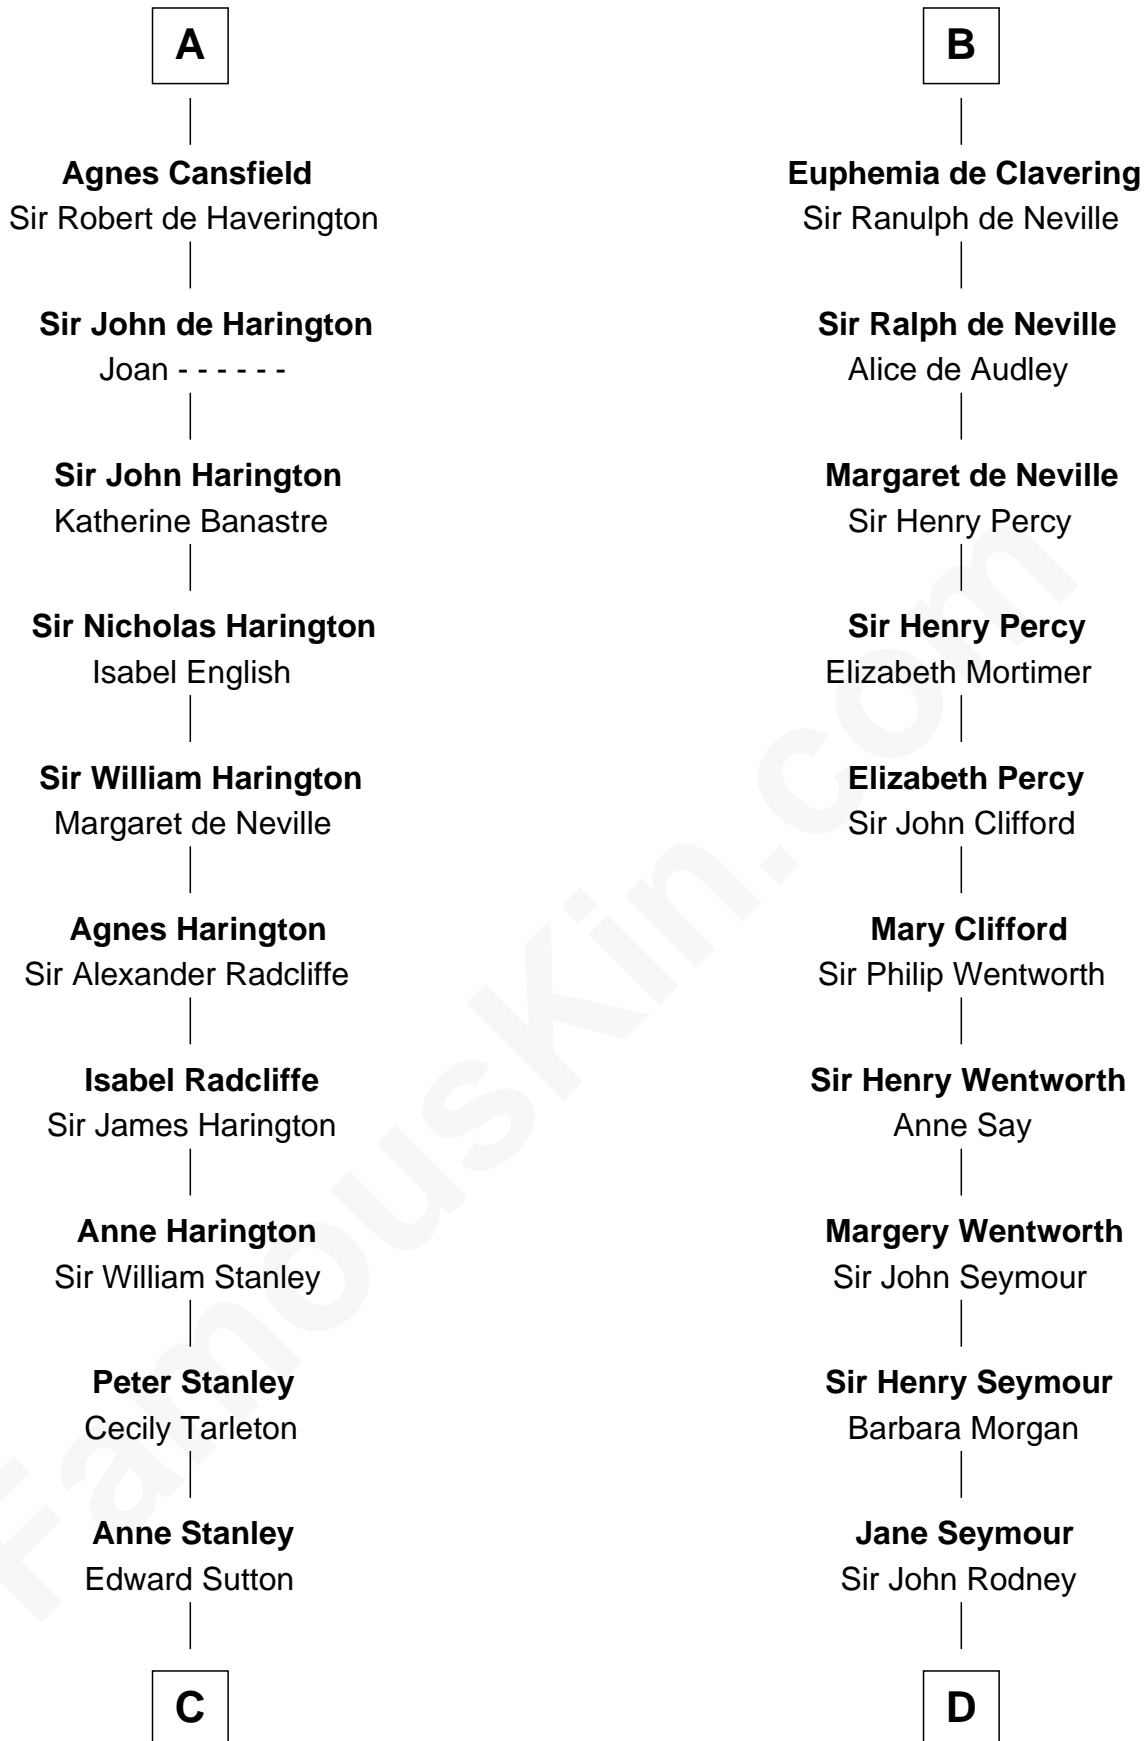

FamousKin.com

Relationship Chart of

Richard Henry Lee

Signer of the Declaration of Independence

21st cousin of

Caesar Rodney

Signer of the Declaration of Independence

Gospatric I of Northumbria

C

Anne Sutton
Richard Eltonhead

Alice Eltonhead
Henry Corbin

Laetitia Corbin
Richard Lee

Gov. Thomas Lee
Hannah Ludwell

Richard Henry Lee

Signer of Declaration of Independence

D

William Rodney
Alice Caesar

William Rodney
Rachel - - - - -

Capt. William Rodney
Sarah Jones

Caesar Rodney
Elizabeth Crawford

Caesar Rodney

Signer of Declaration of Independence

FamousKin.com