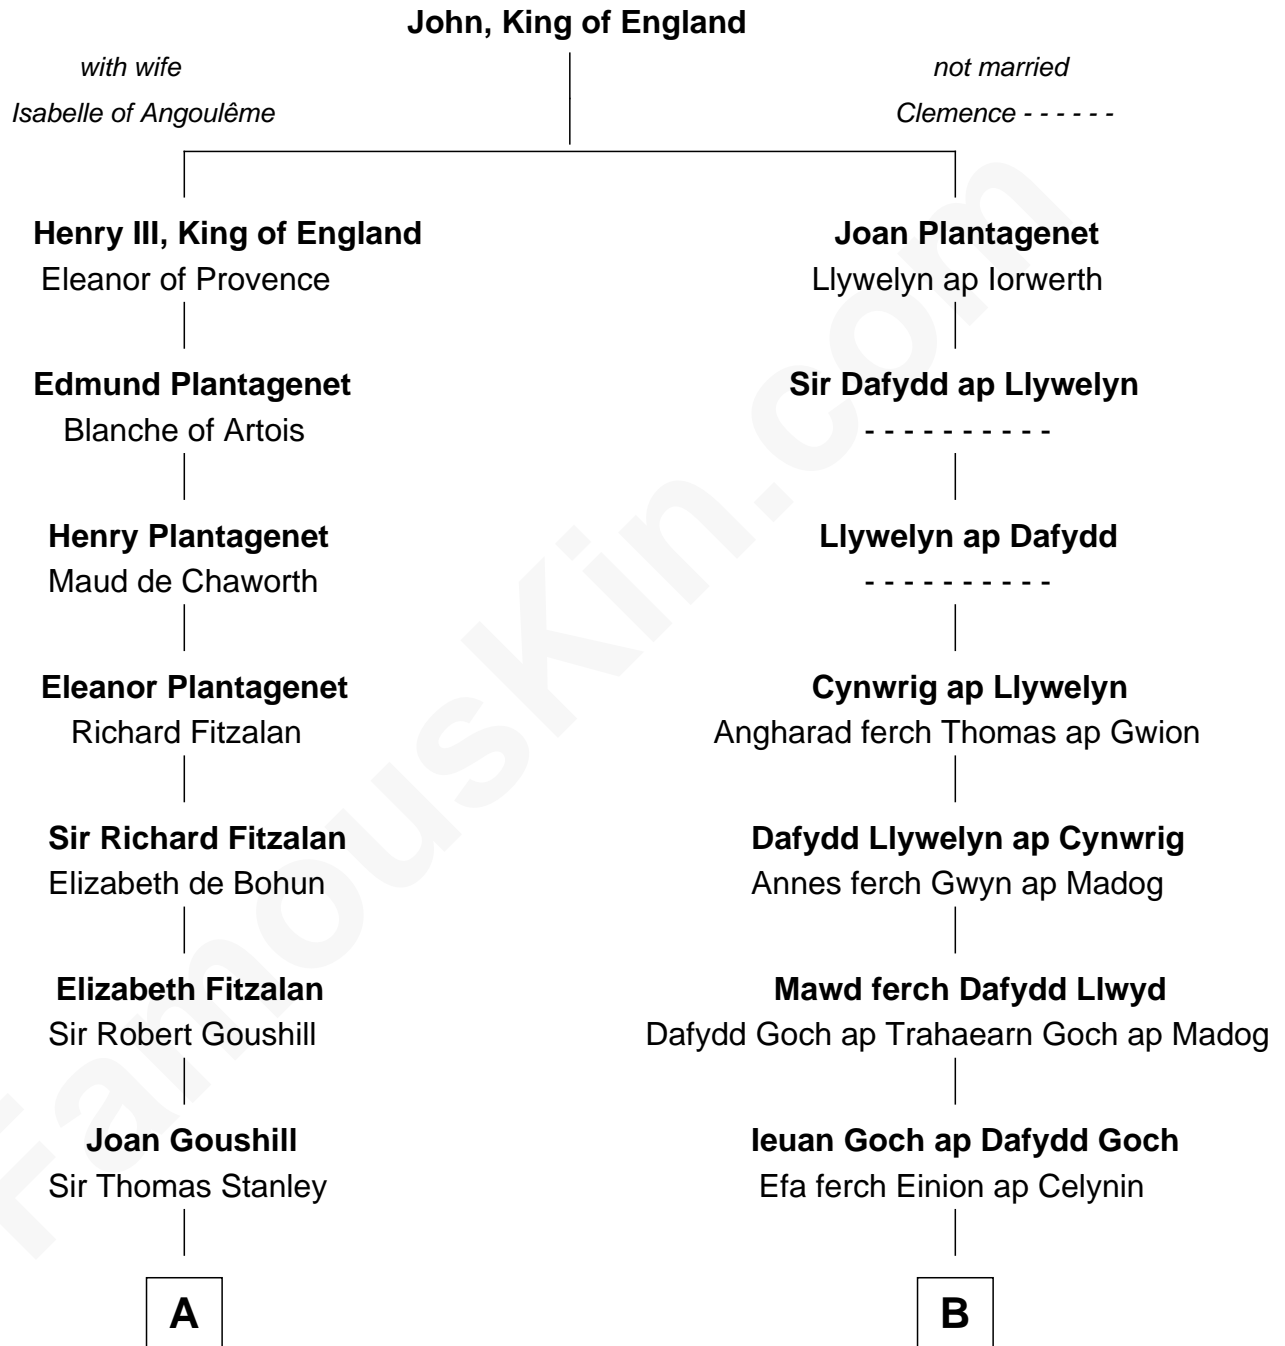

# FamousKin.com

## Relationship Chart of

### Richard Henry Lee

*Signer of the Declaration of Independence*

16th cousin 1 time removed of

### Elihu Yale

*Benefactor and Namesake of Yale College*

**A**

**Katherine Stanley**

Sir John Savage

**Dulcia Savage**

Sir Henry Bold

**Maud Bold**