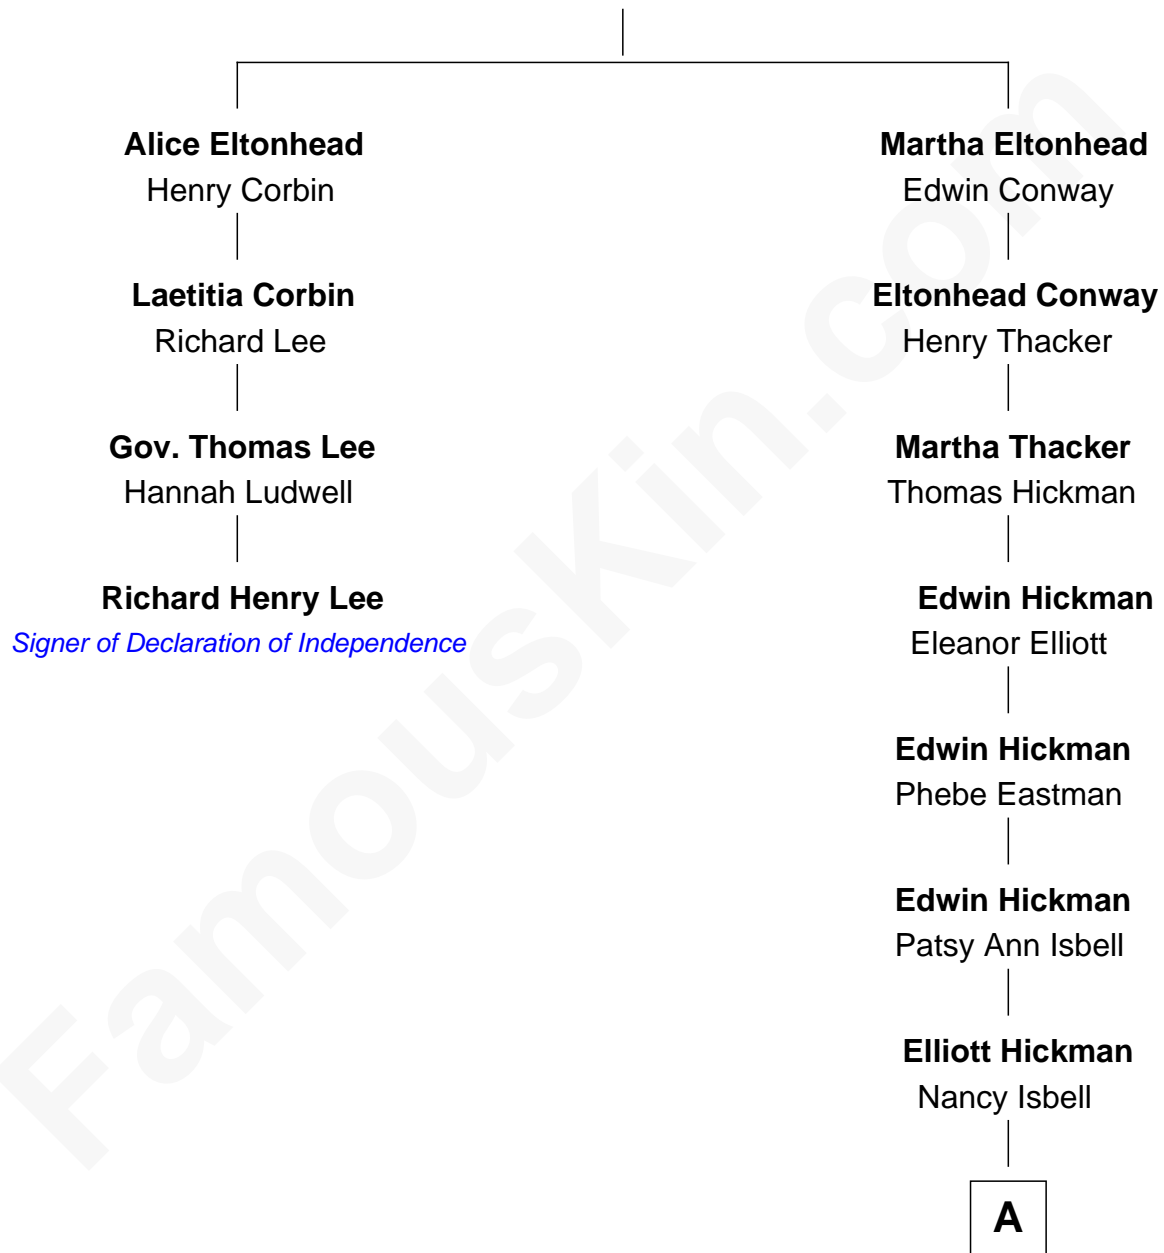

## Relationship Chart of

### Richard Henry Lee

*Signer of the Declaration of Independence*

3rd cousin 10 times removed of

**Brad Pitt**  
*Movie Actor*

**Richard Eltonhead**  
Anne Sutton

**A**

**Christine Adeline Hickman**

William Riley Davis

**Mique Ann Hardin Davis**

Thomas Riley Isbell

**Ida Mae Isbell**

Henry Thomas Williams

**Etta Coleman Williams**

Emery A. Hillhouse

**Hal Knox Hillhouse**

Clara Mae Bell