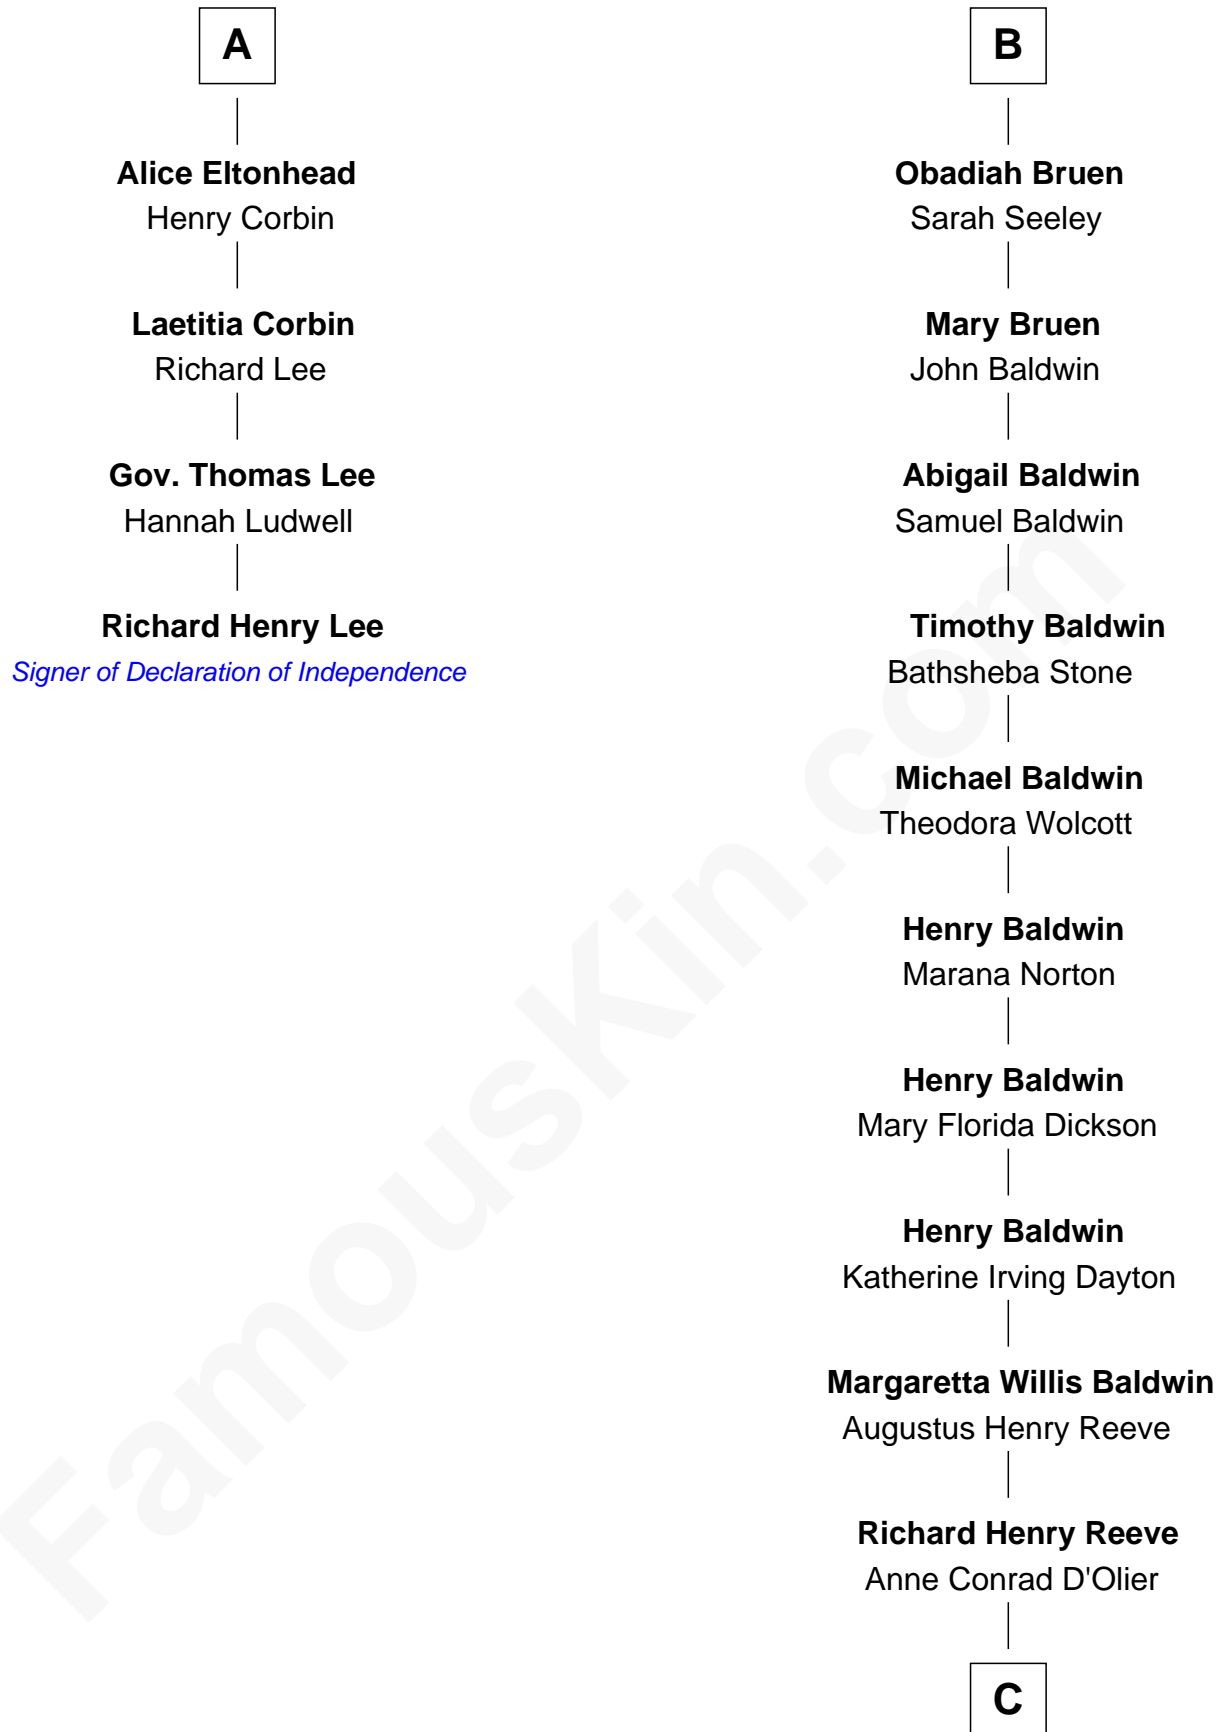

FamousKin.com

Relationship Chart of

Richard Henry Lee

Signer of the Declaration of Independence

10th cousin 8 times removed of

Christopher Reeve
Movie Actor

Sir John Savage
Maud de Swinnerton

C

Franklin D'Olier Reeve

Barbara Pitney Lamb

Christopher Reeve

Movie Actor

FamousKin.com