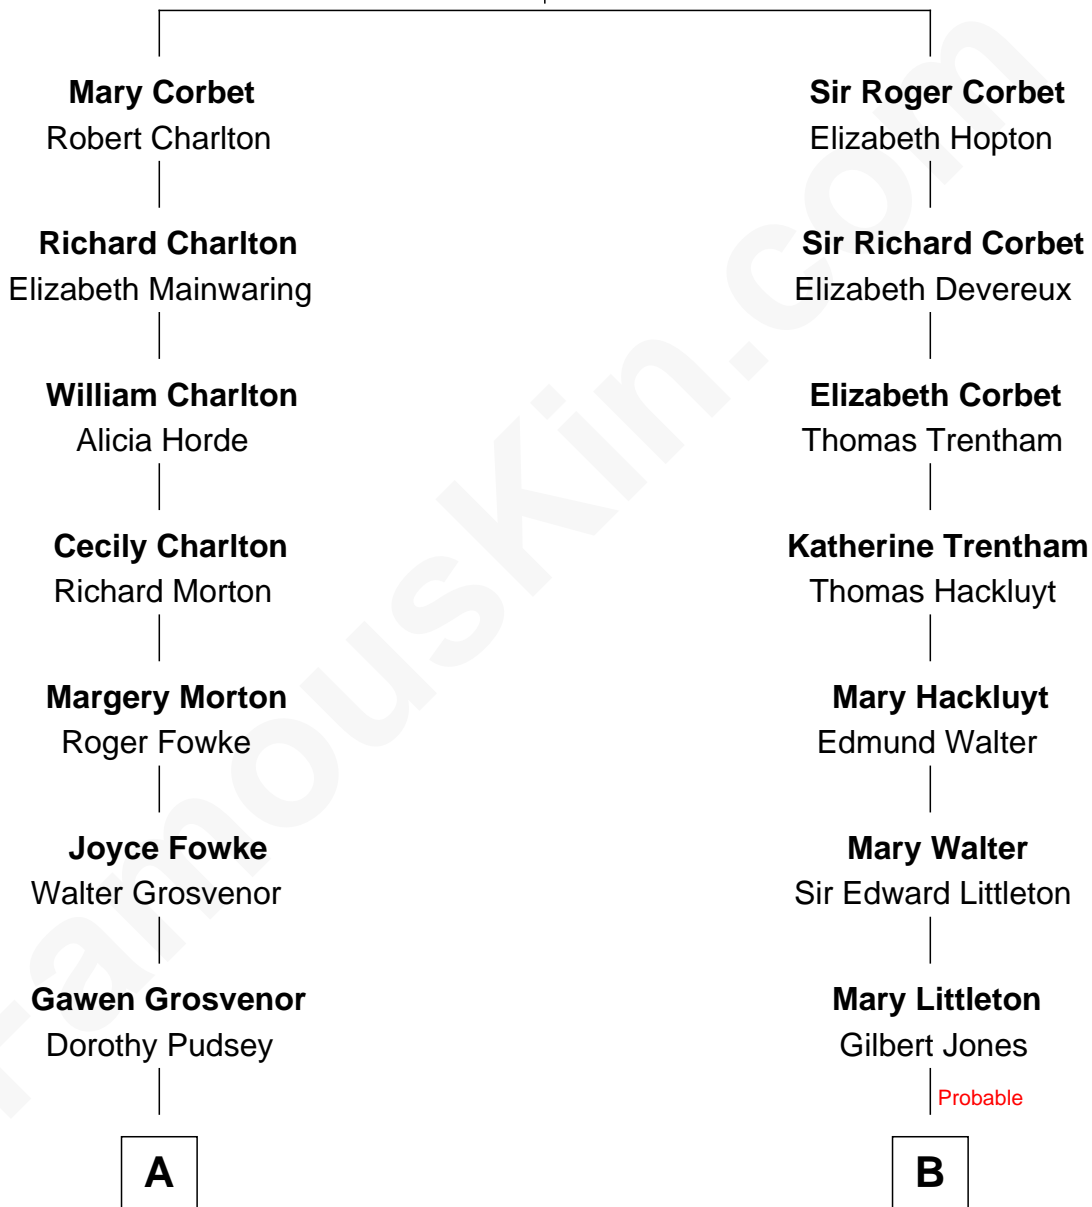

FamousKin.com Relationship Chart of

Richard Henry Lee

Signer of the Declaration of Independence

11th cousin 6 times removed of

Christopher Reeve

Movie Actor

Sir Robert Corbet

Margaret - - - - -

Christopher Reeve photo by [Jbfrankel](#) (CC BY-SA 3.0)