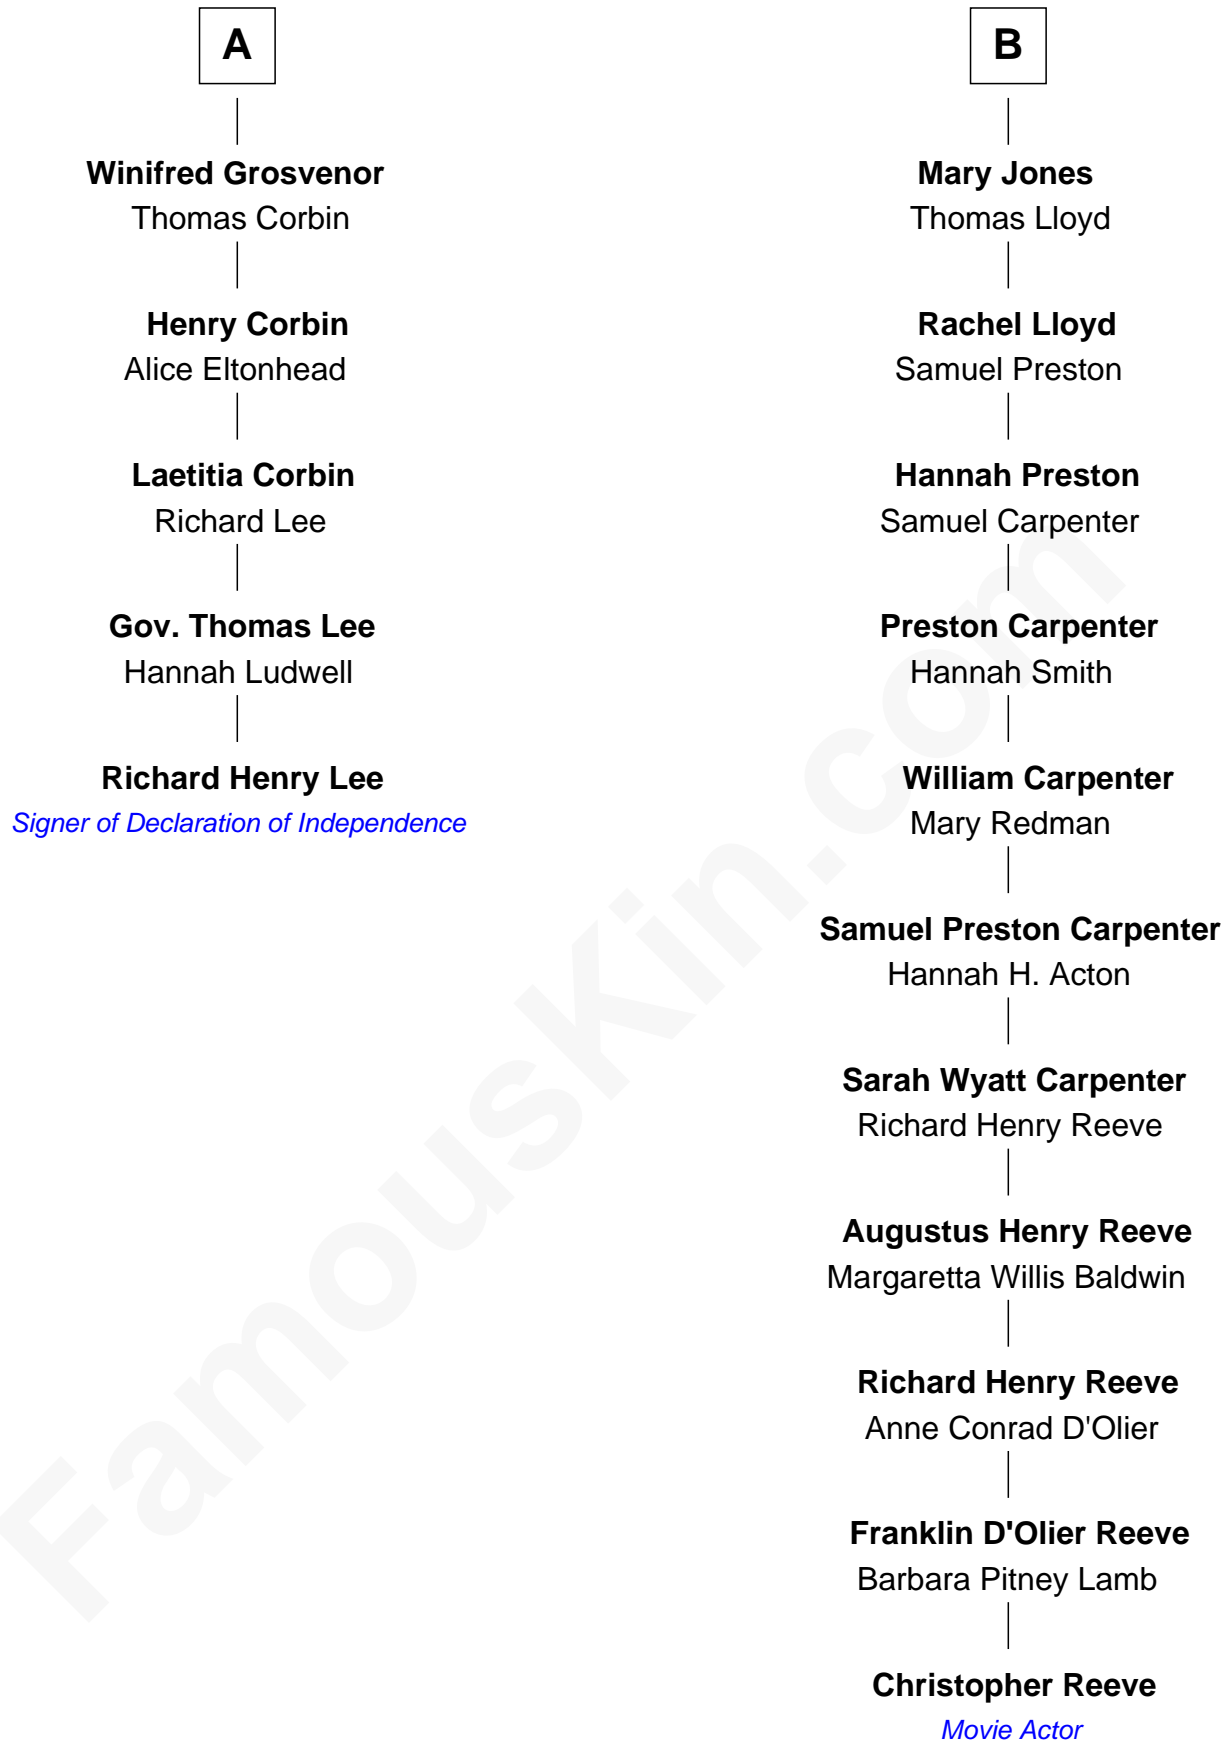

FamousKin.com Relationship Chart of

Richard Henry Lee

Signer of the Declaration of Independence

11th cousin 6 times removed of

Christopher Reeve

Movie Actor

Sir Robert Corbet

Margaret - - - - -

Christopher Reeve photo by [Jbfrankel](#) (CC BY-SA 3.0)