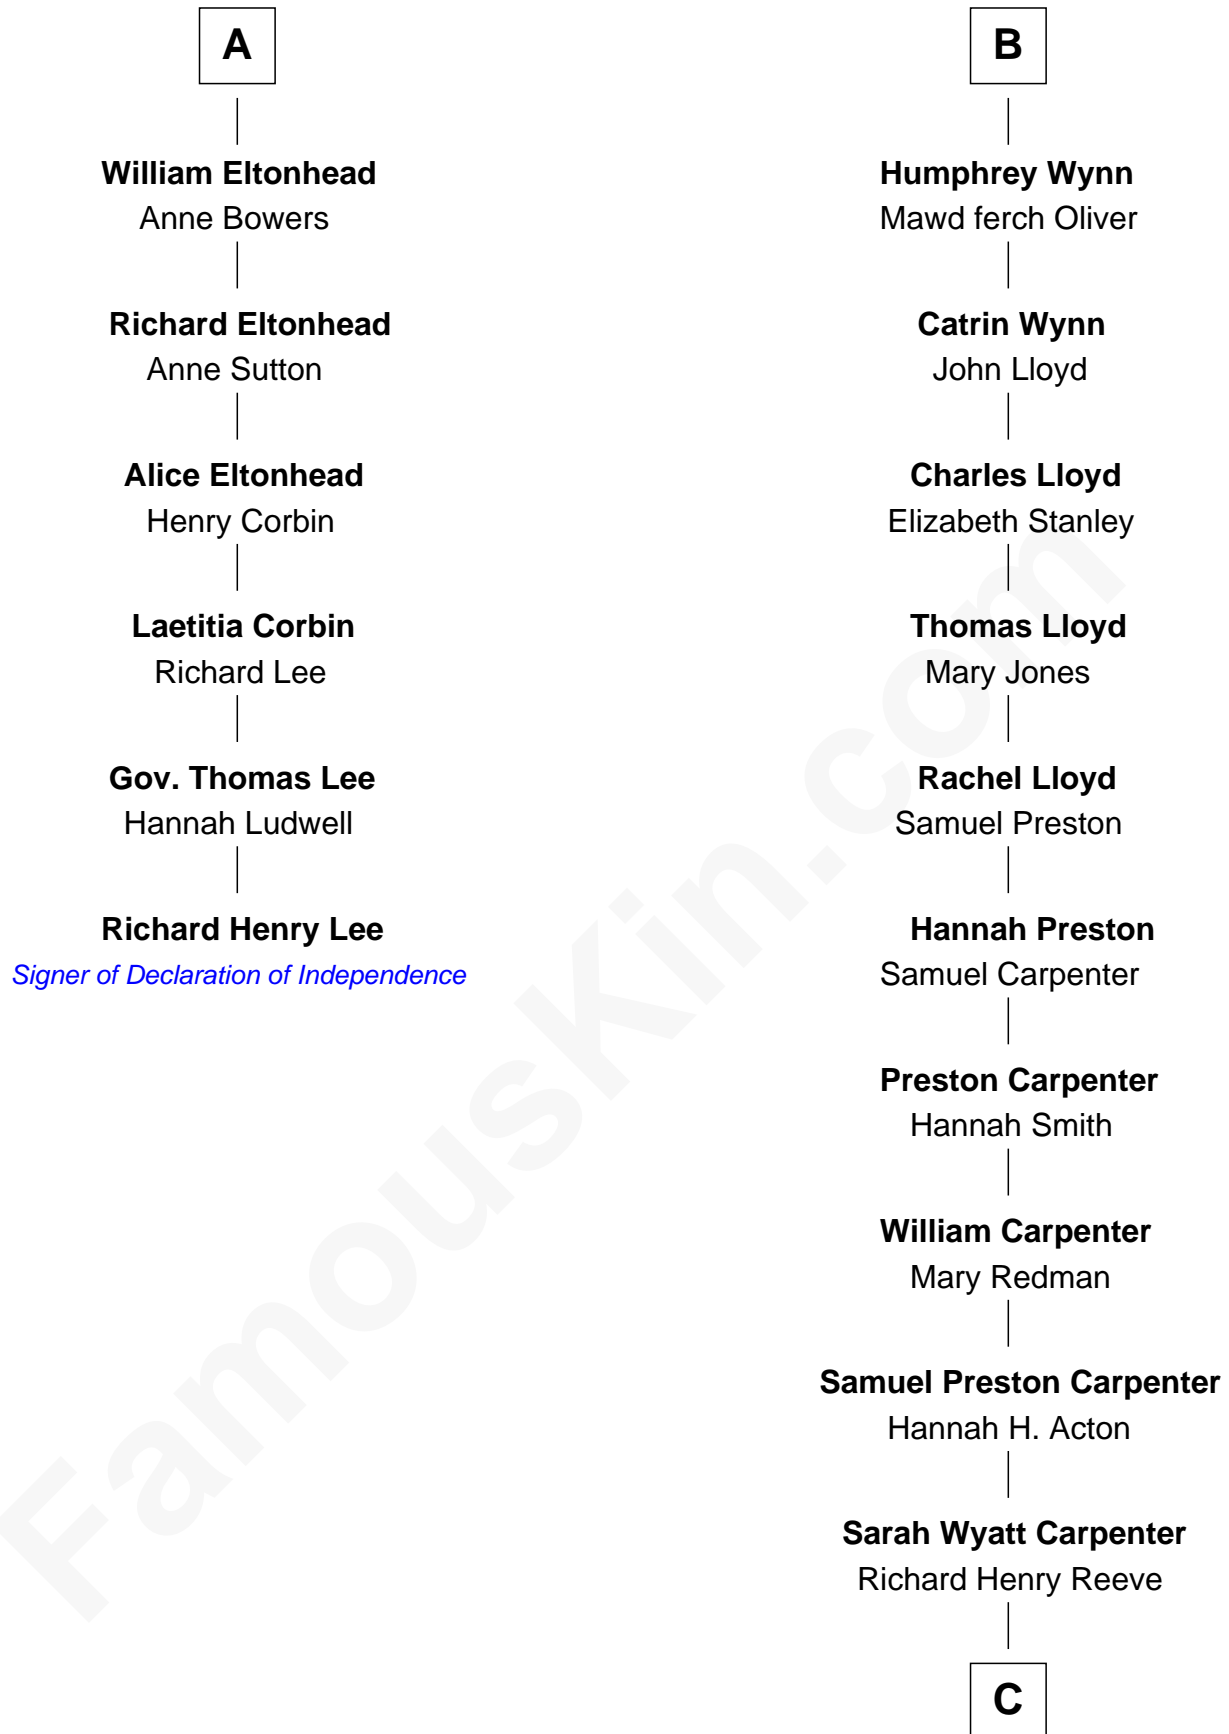

FamousKin.com

Relationship Chart of

Richard Henry Lee

Signer of the Declaration of Independence

12th cousin 8 times removed of

Christopher Reeve
Movie Actor

C

Augustus Henry Reeve
Margaretta Willis Baldwin