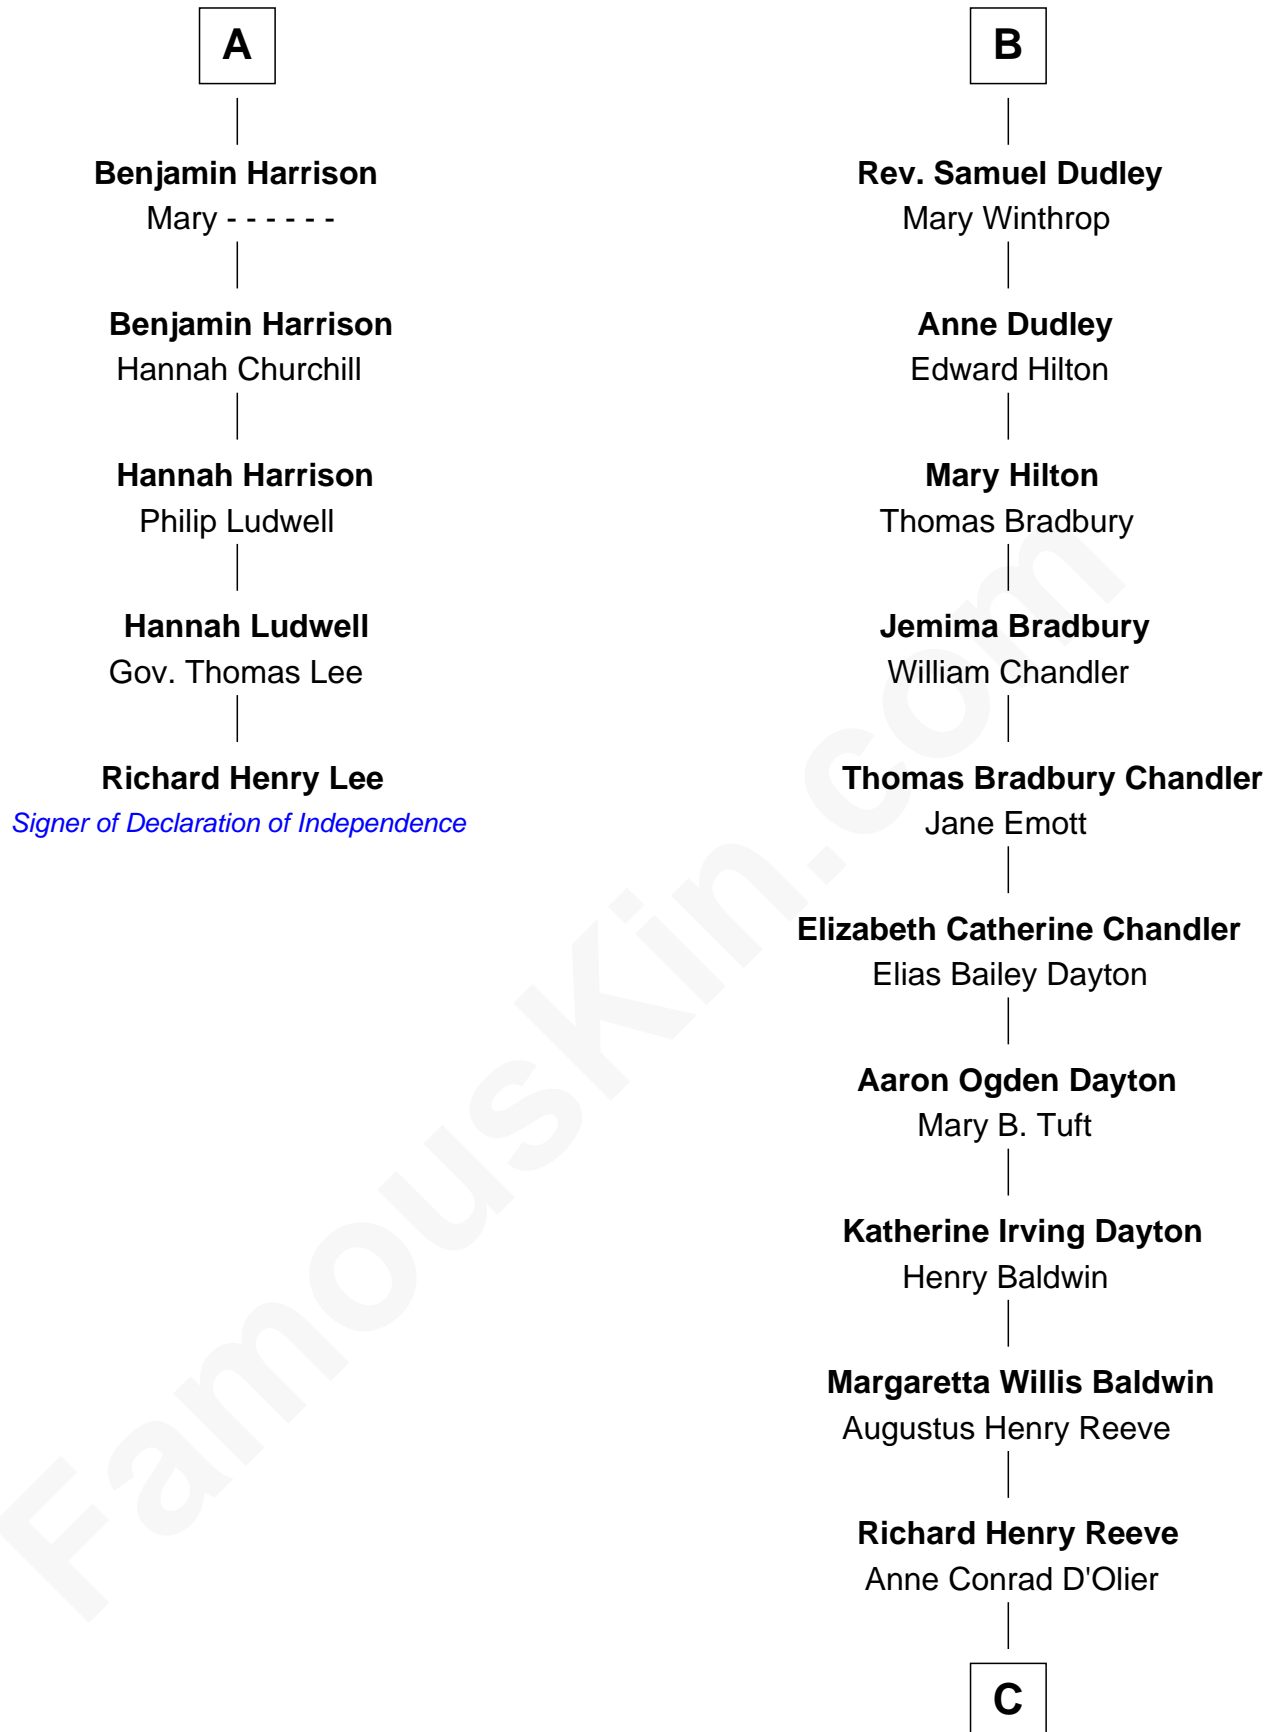

FamousKin.com

Relationship Chart of

Richard Henry Lee

Signer of the Declaration of Independence

11th cousin 7 times removed of

Christopher Reeve
Movie Actor

C

Franklin D'Olier Reeve