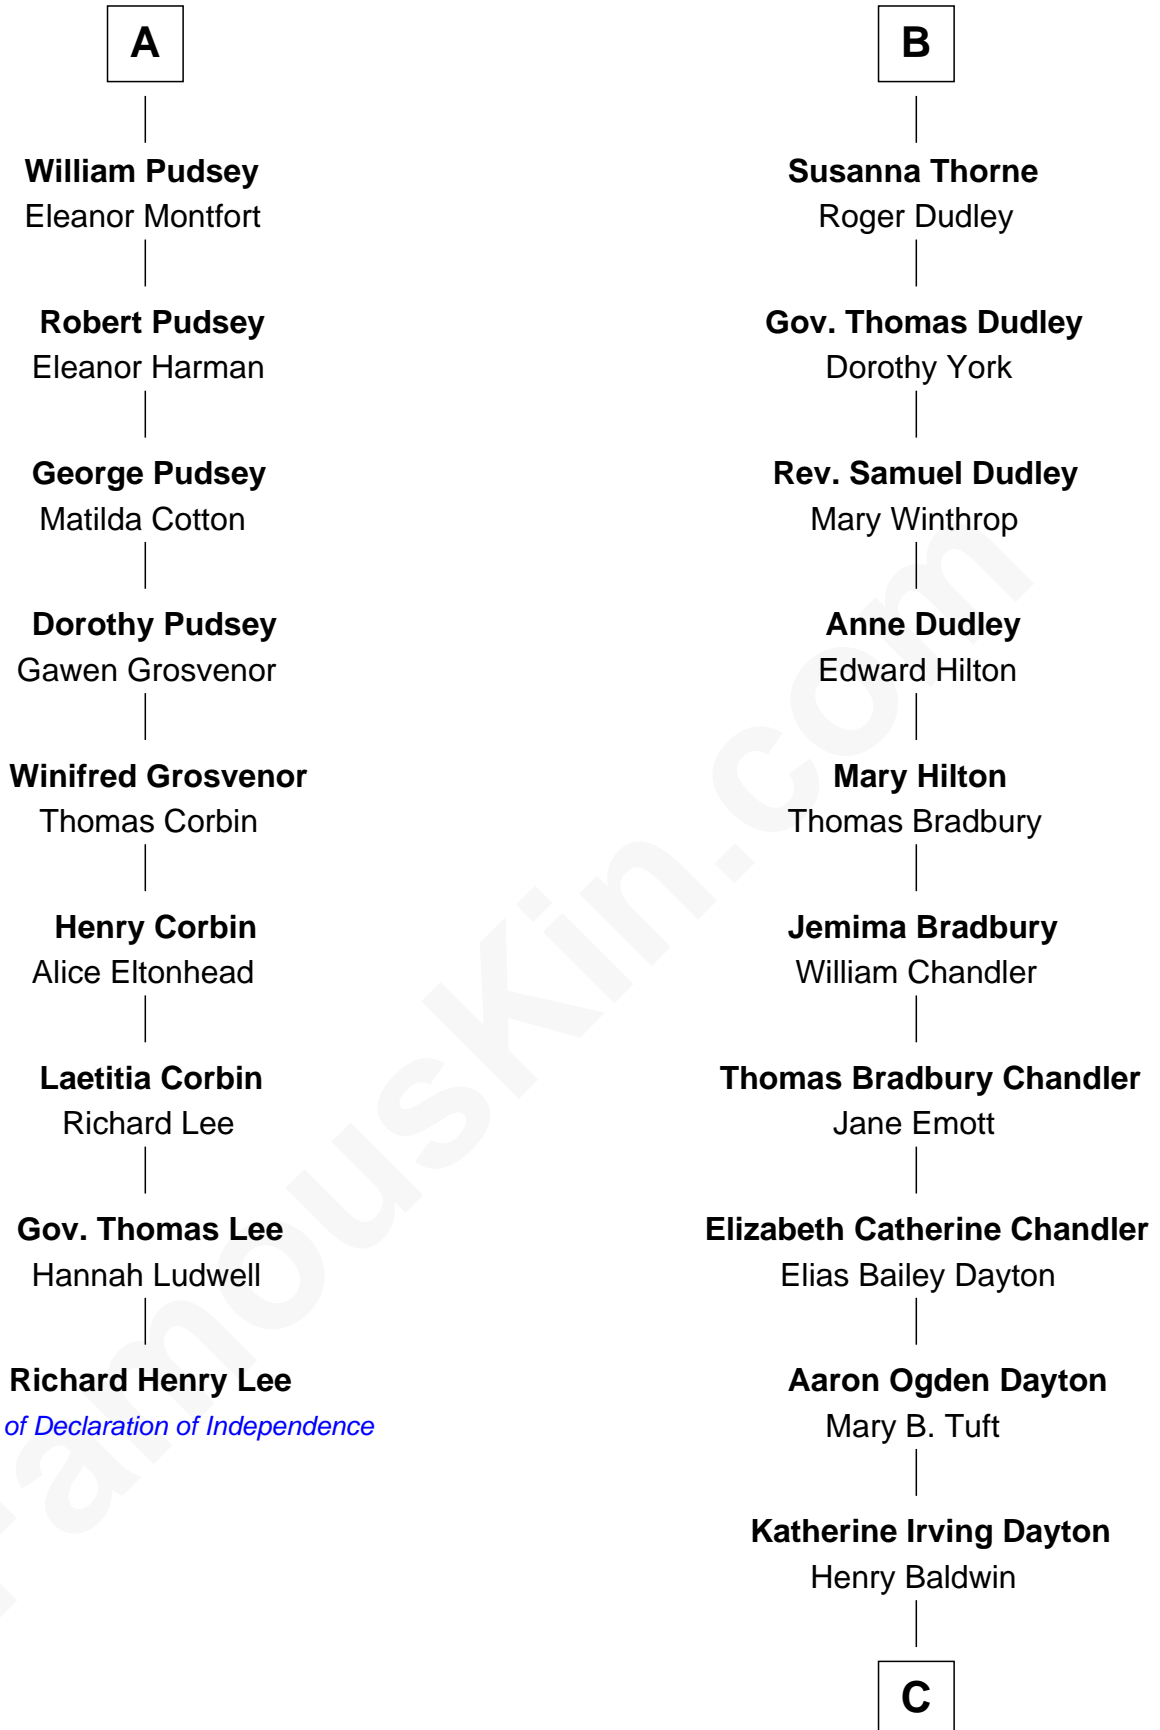

FamousKin.com

Relationship Chart of

Richard Henry Lee

Signer of the Declaration of Independence

15th cousin 5 times removed of

Christopher Reeve
Movie Actor

Sir John Grey
Avice Marmion

Sir Robert Grey
Lora de St. Quintin

Maud Grey
Sir Thomas Harcourt

Elizabeth Grey
Henry FitzHugh

Sir Thomas Harcourt
Jane Fraunceys

Eleanor Fitzhugh
Sir Thomas Tunstall

Sir Richard Harcourt
Edith St. Clair

Margaret Tunstall
Sir Ralph Pudsey

Alice Harcourt
William Bessiles

Sir John Pudsey
Grace Hamerton

Elizabeth Bessiles
Richard Fettiplace

Henry Pudsey
Margaret Conyers

Anne Fettiplace
Edward Purefoy

Rowland Pudsey
Edith Hare

Mary Purefoy
Thomas Thorne

A

B