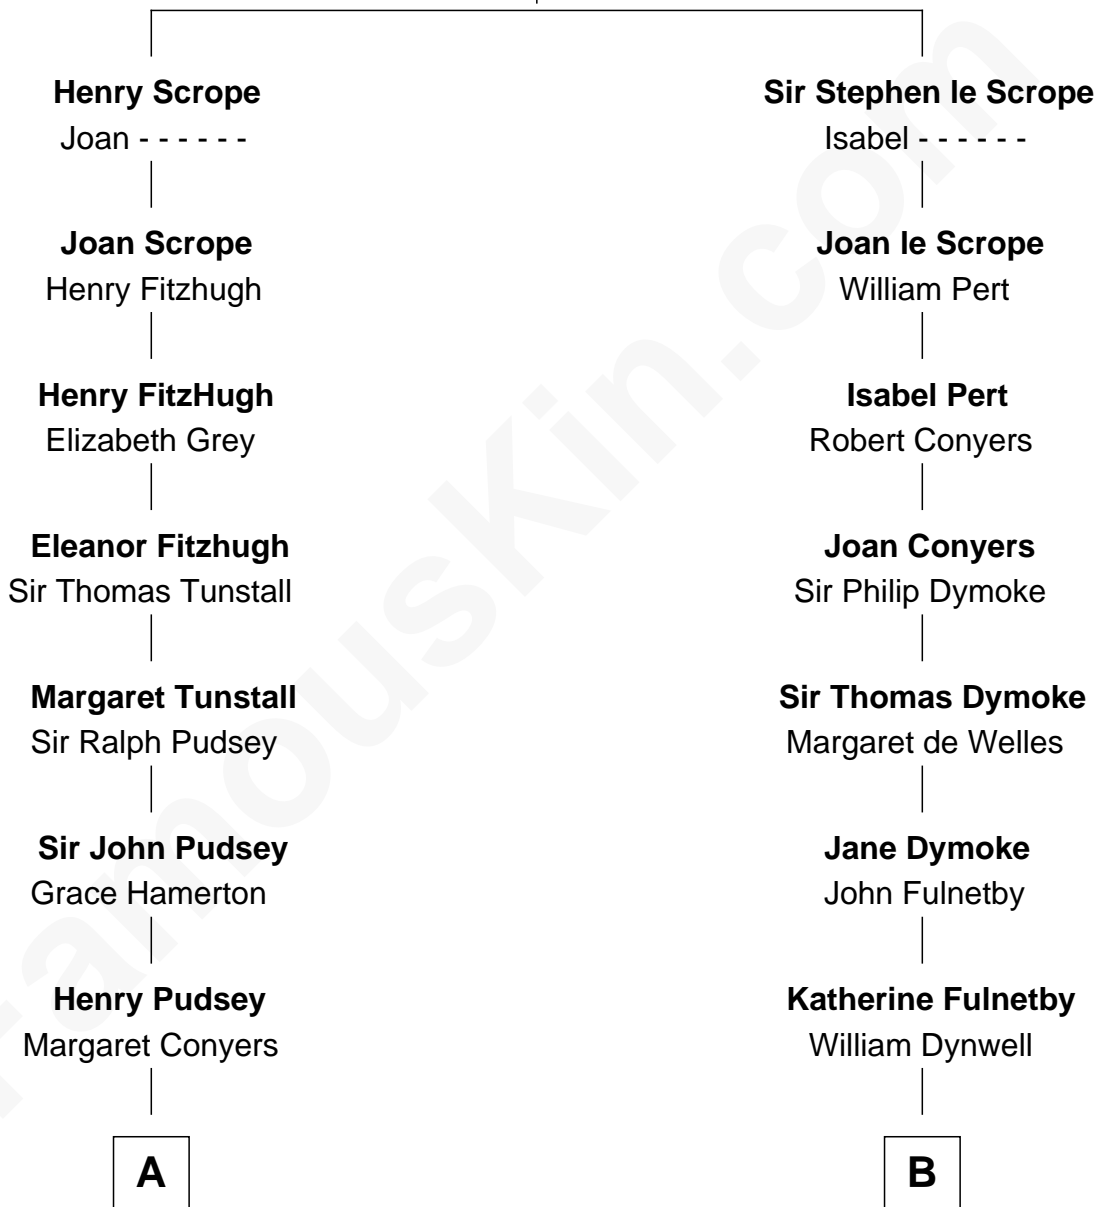

FamousKin.com

Relationship Chart of

Richard Henry Lee

Signer of the Declaration of Independence

16th cousin 5 times removed of

Christopher Reeve
Movie Actor

Sir Geoffrey le Scrope
Ivetta de Ros

C

Katherine Irving Dayton

Henry Baldwin

Margaretta Willis Baldwin

Augustus Henry Reeve

Richard Henry Reeve

Anne Conrad D'Olier

Franklin D'Olier Reeve

Barbara Pitney Lamb