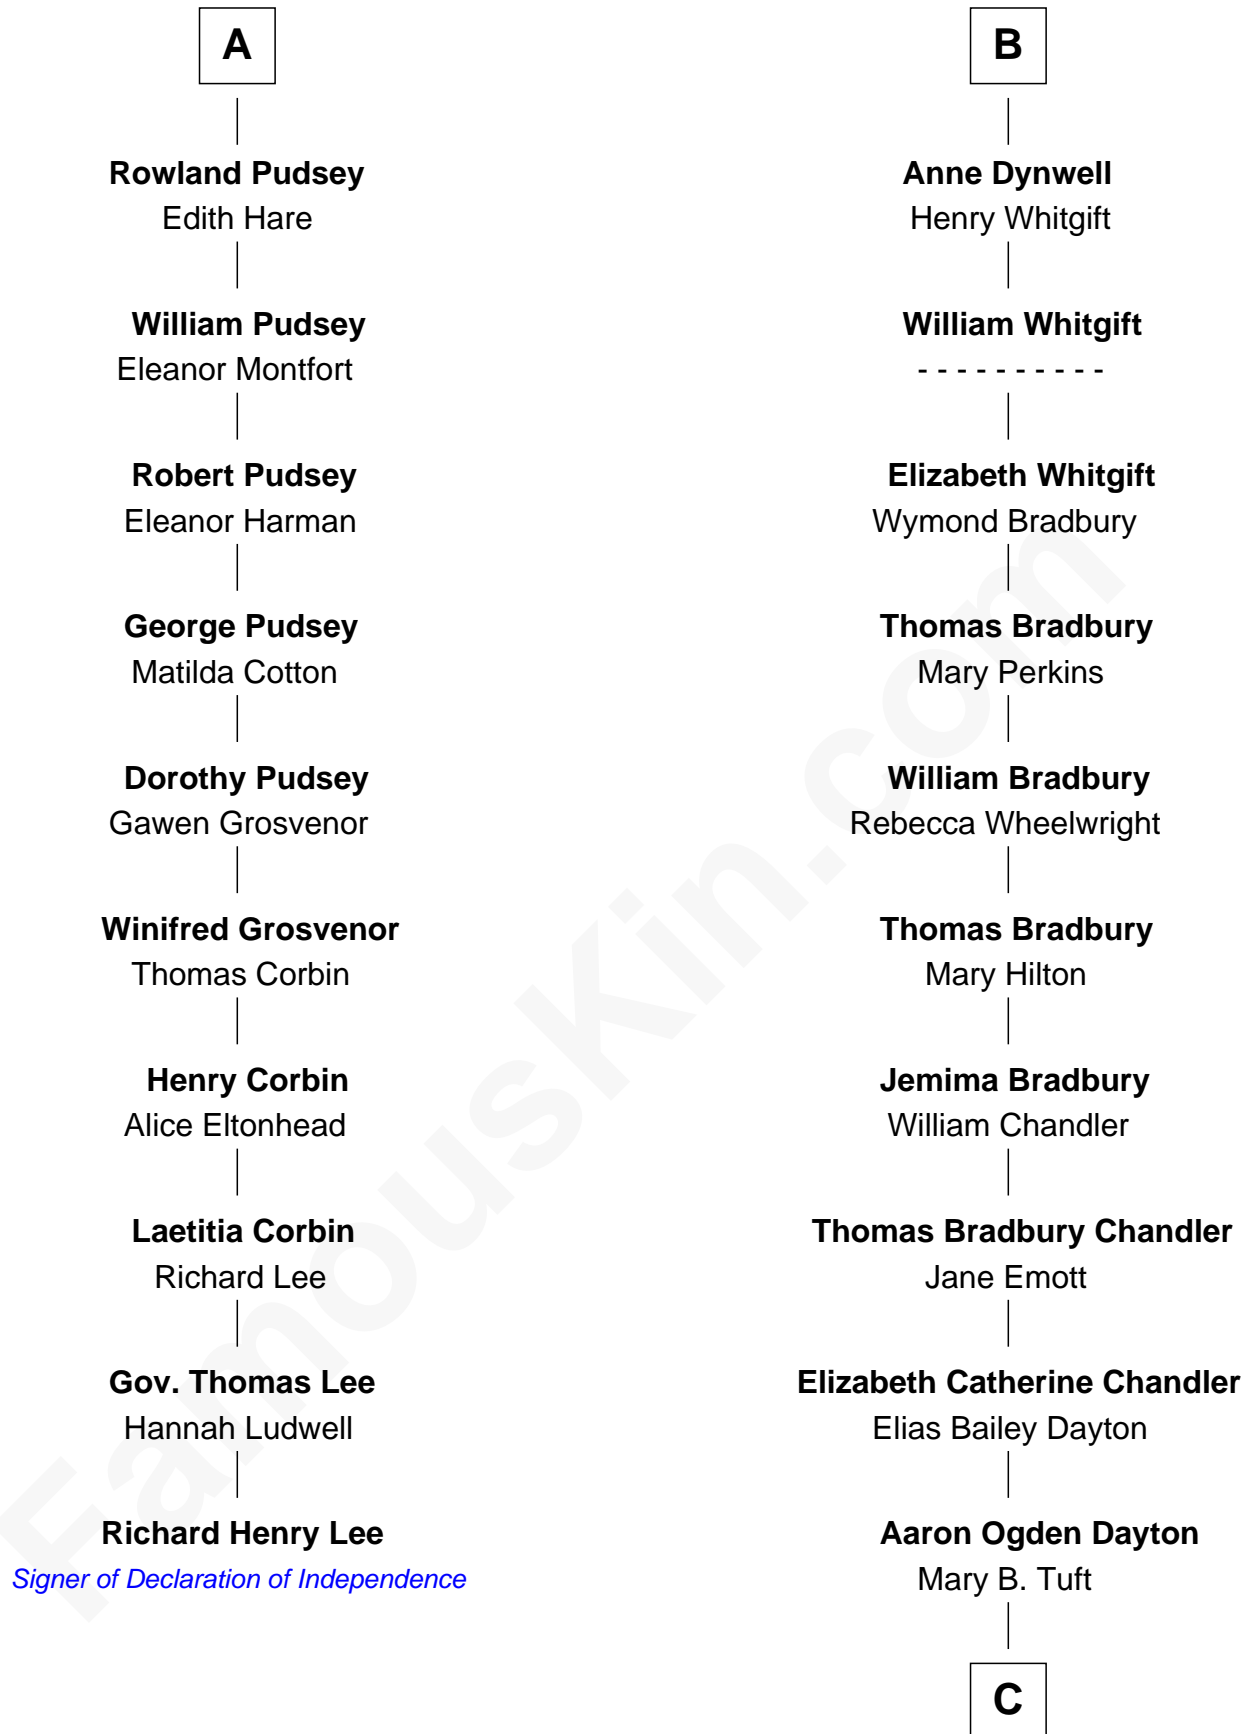

FamousKin.com

Relationship Chart of

Richard Henry Lee

Signer of the Declaration of Independence

16th cousin 5 times removed of

Christopher Reeve
Movie Actor

Sir Geoffrey le Scrope
Ivetta de Ros

C

Katherine Irving Dayton

Henry Baldwin

Margaretta Willis Baldwin

Augustus Henry Reeve

Richard Henry Reeve

Anne Conrad D'Olier

Franklin D'Olier Reeve

Barbara Pitney Lamb