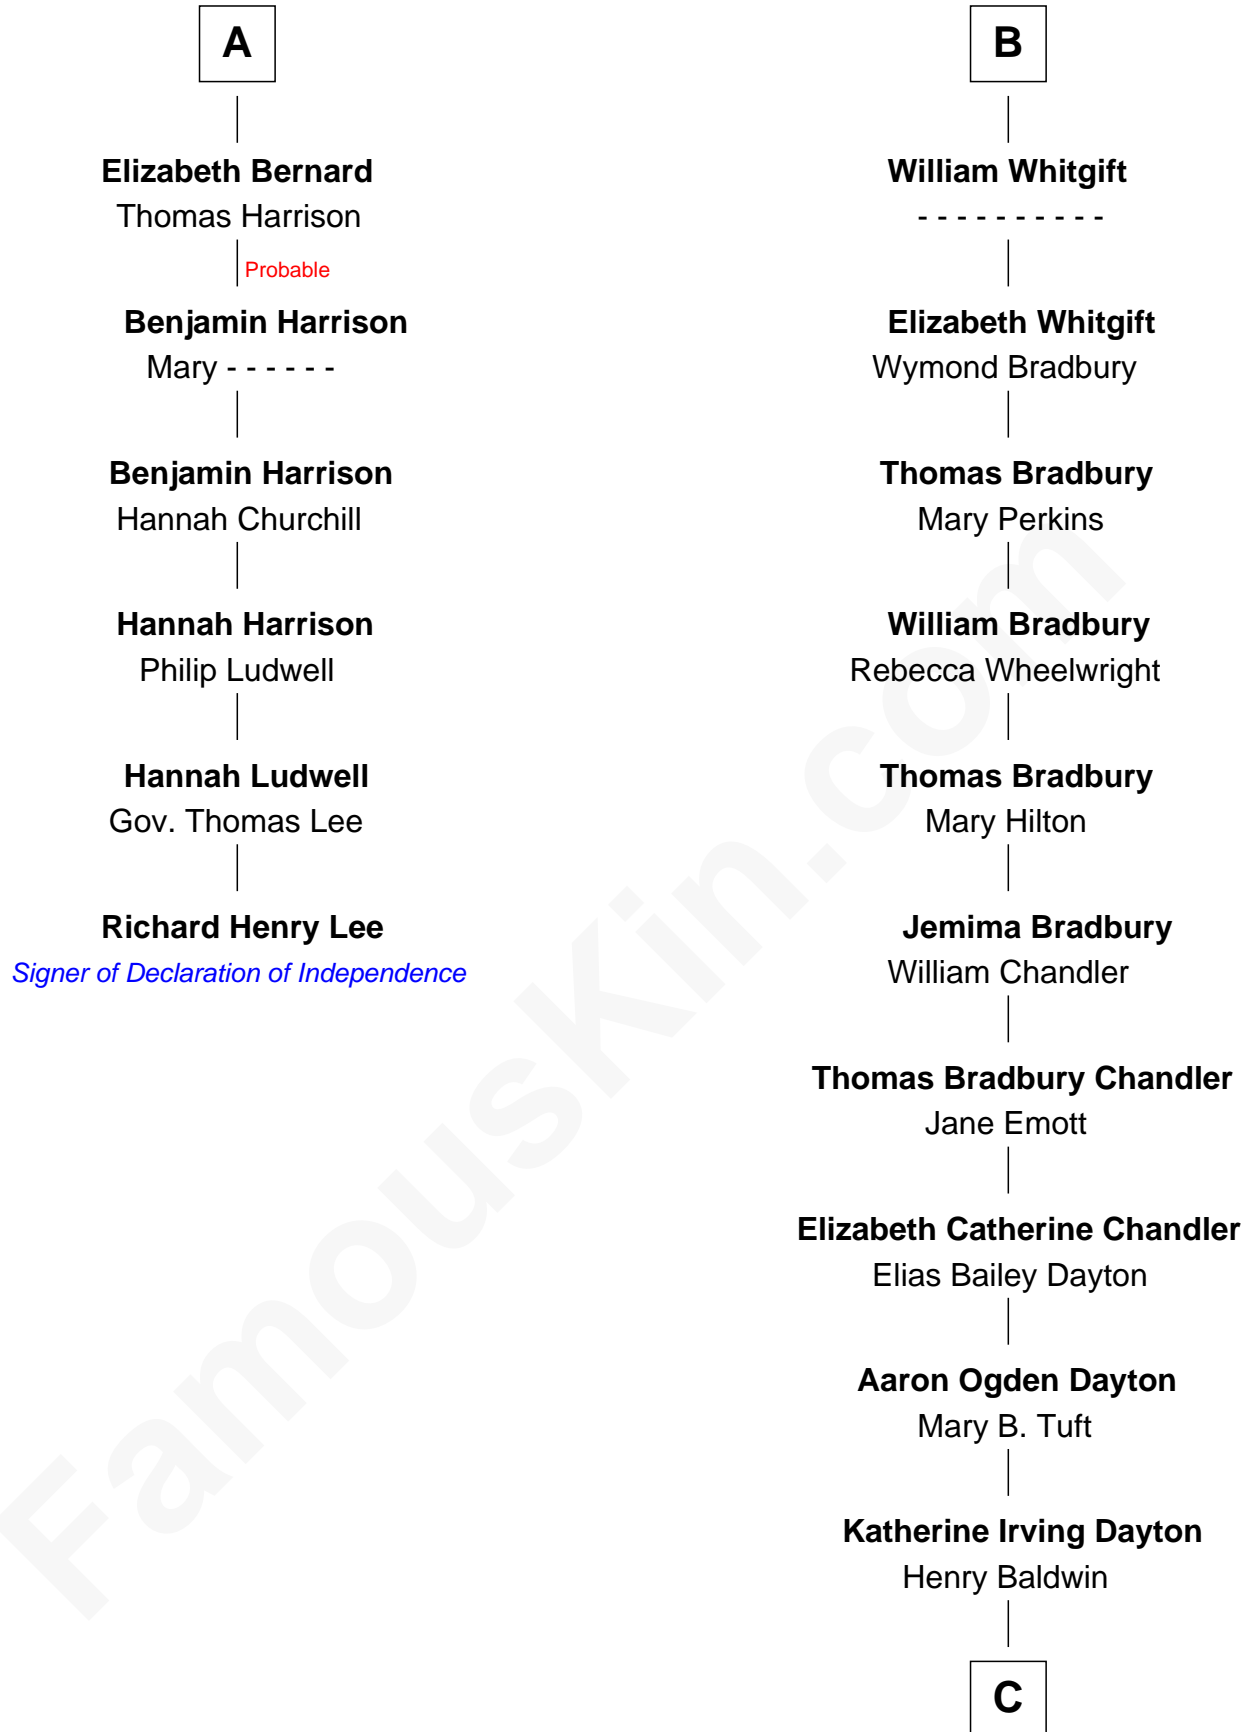

## Relationship Chart of

### Richard Henry Lee

*Signer of the Declaration of Independence*

12th cousin 8 times removed of

**Christopher Reeve**  
*Movie Actor*

C

**Margaretta Willis Baldwin**

Augustus Henry Reeve

**Richard Henry Reeve**