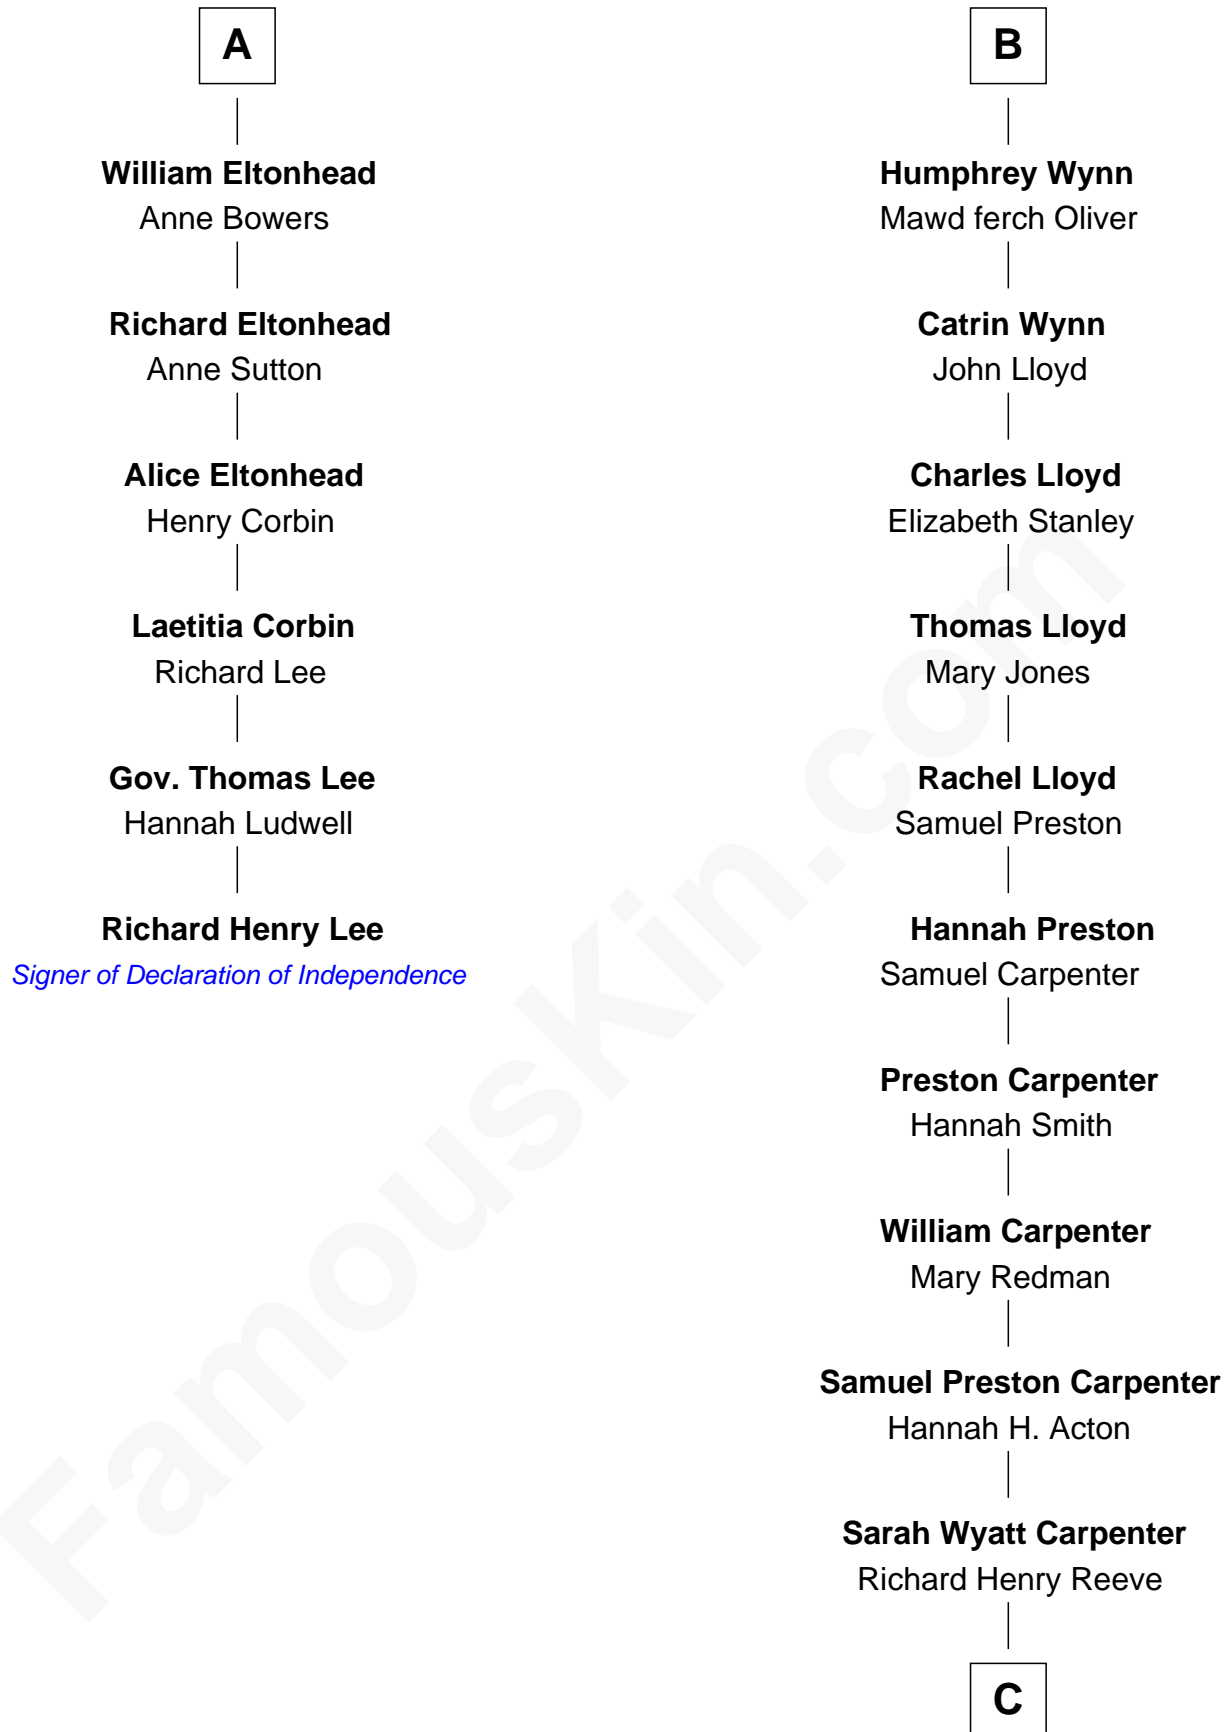

FamousKin.com

Relationship Chart of

Richard Henry Lee

Signer of the Declaration of Independence

12th cousin 8 times removed of

Christopher Reeve
Movie Actor

Sir William de Bohun
Elizabeth de Badlesmere

C