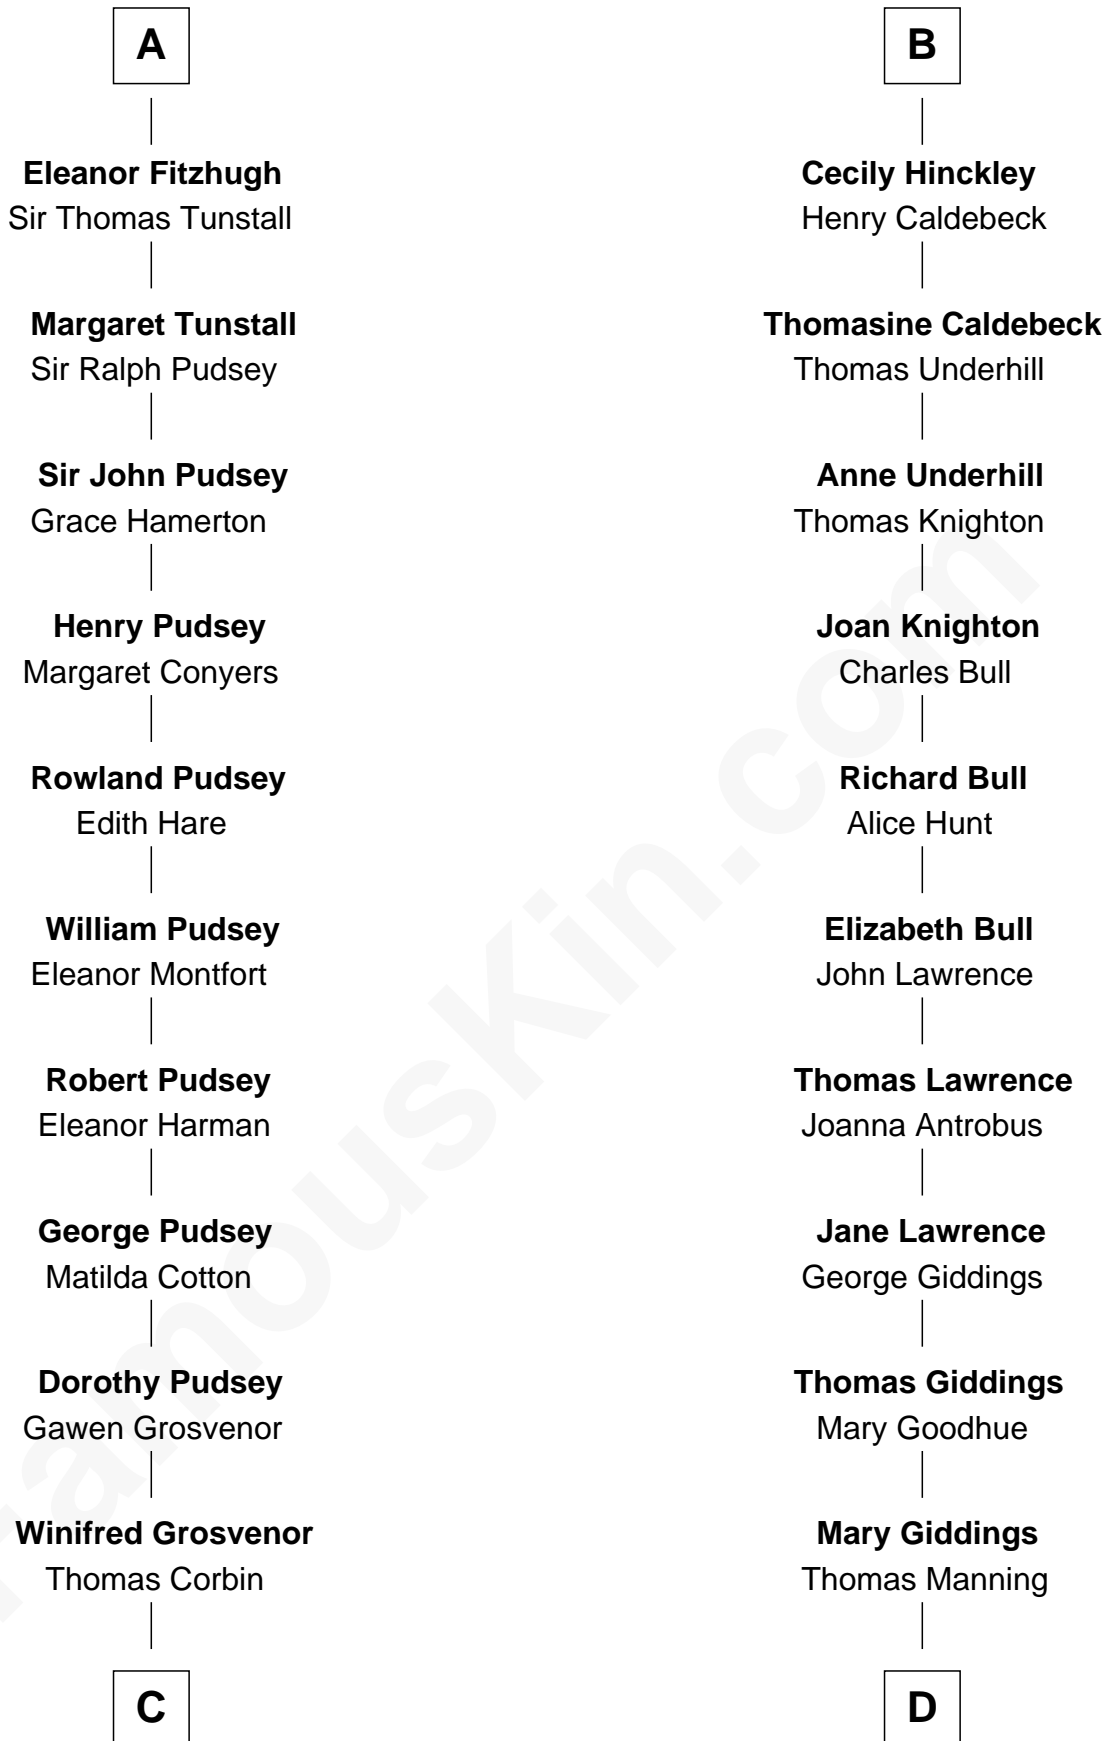

FamousKin.com

Relationship Chart of

Richard Henry Lee

Signer of the Declaration of Independence

20th cousin of

Nathaniel Hawthorne

Author of The Scarlet Letter

C

Henry Corbin
Alice Eltonhead

Laetitia Corbin
Richard Lee

Gov. Thomas Lee
Hannah Ludwell

Richard Henry Lee
Signer of Declaration of Independence

D

John Manning
Ruth Potter

Richard Manning
Miriam Lord

Elizabeth Clarke Manning
Nathaniel Hawthorne

Nathaniel Hawthorne
Author of The Scarlet Letter

FamousKin.com