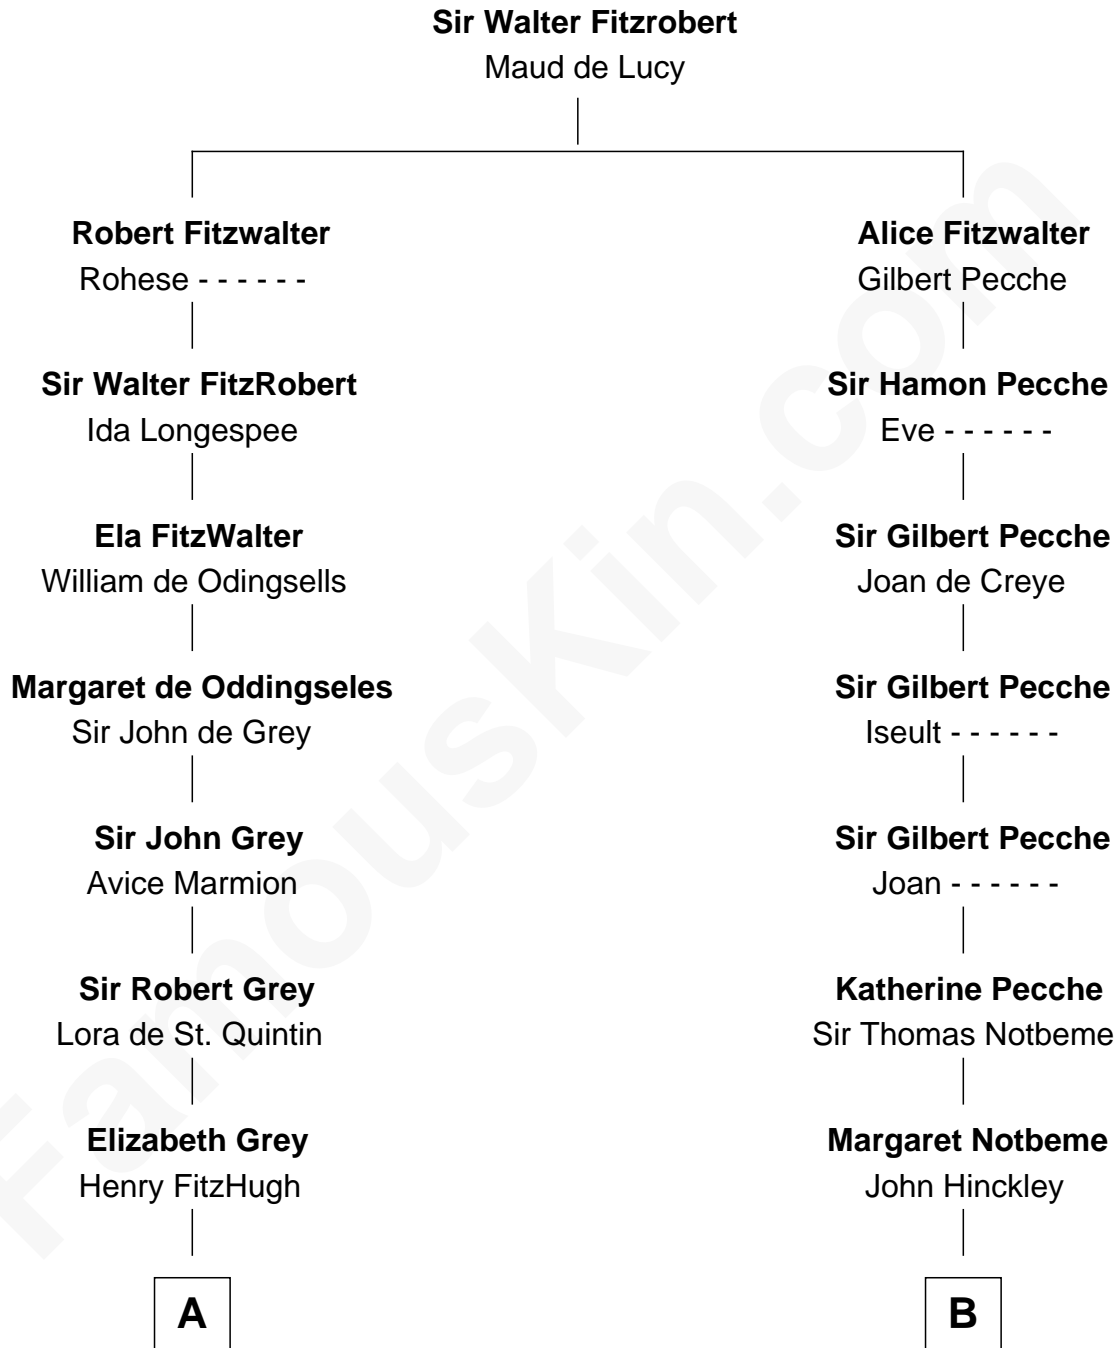

FamousKin.com

Relationship Chart of

Richard Henry Lee

Signer of the Declaration of Independence

20th cousin of

Nathaniel Hawthorne

Author of The Scarlet Letter

C

Henry Corbin
Alice Eltonhead

Laetitia Corbin
Richard Lee

Gov. Thomas Lee
Hannah Ludwell

Richard Henry Lee
Signer of Declaration of Independence

D

John Manning
Ruth Potter

Richard Manning
Miriam Lord

Elizabeth Clarke Manning
Nathaniel Hawthorne

Nathaniel Hawthorne
Author of The Scarlet Letter

FamousKin.com