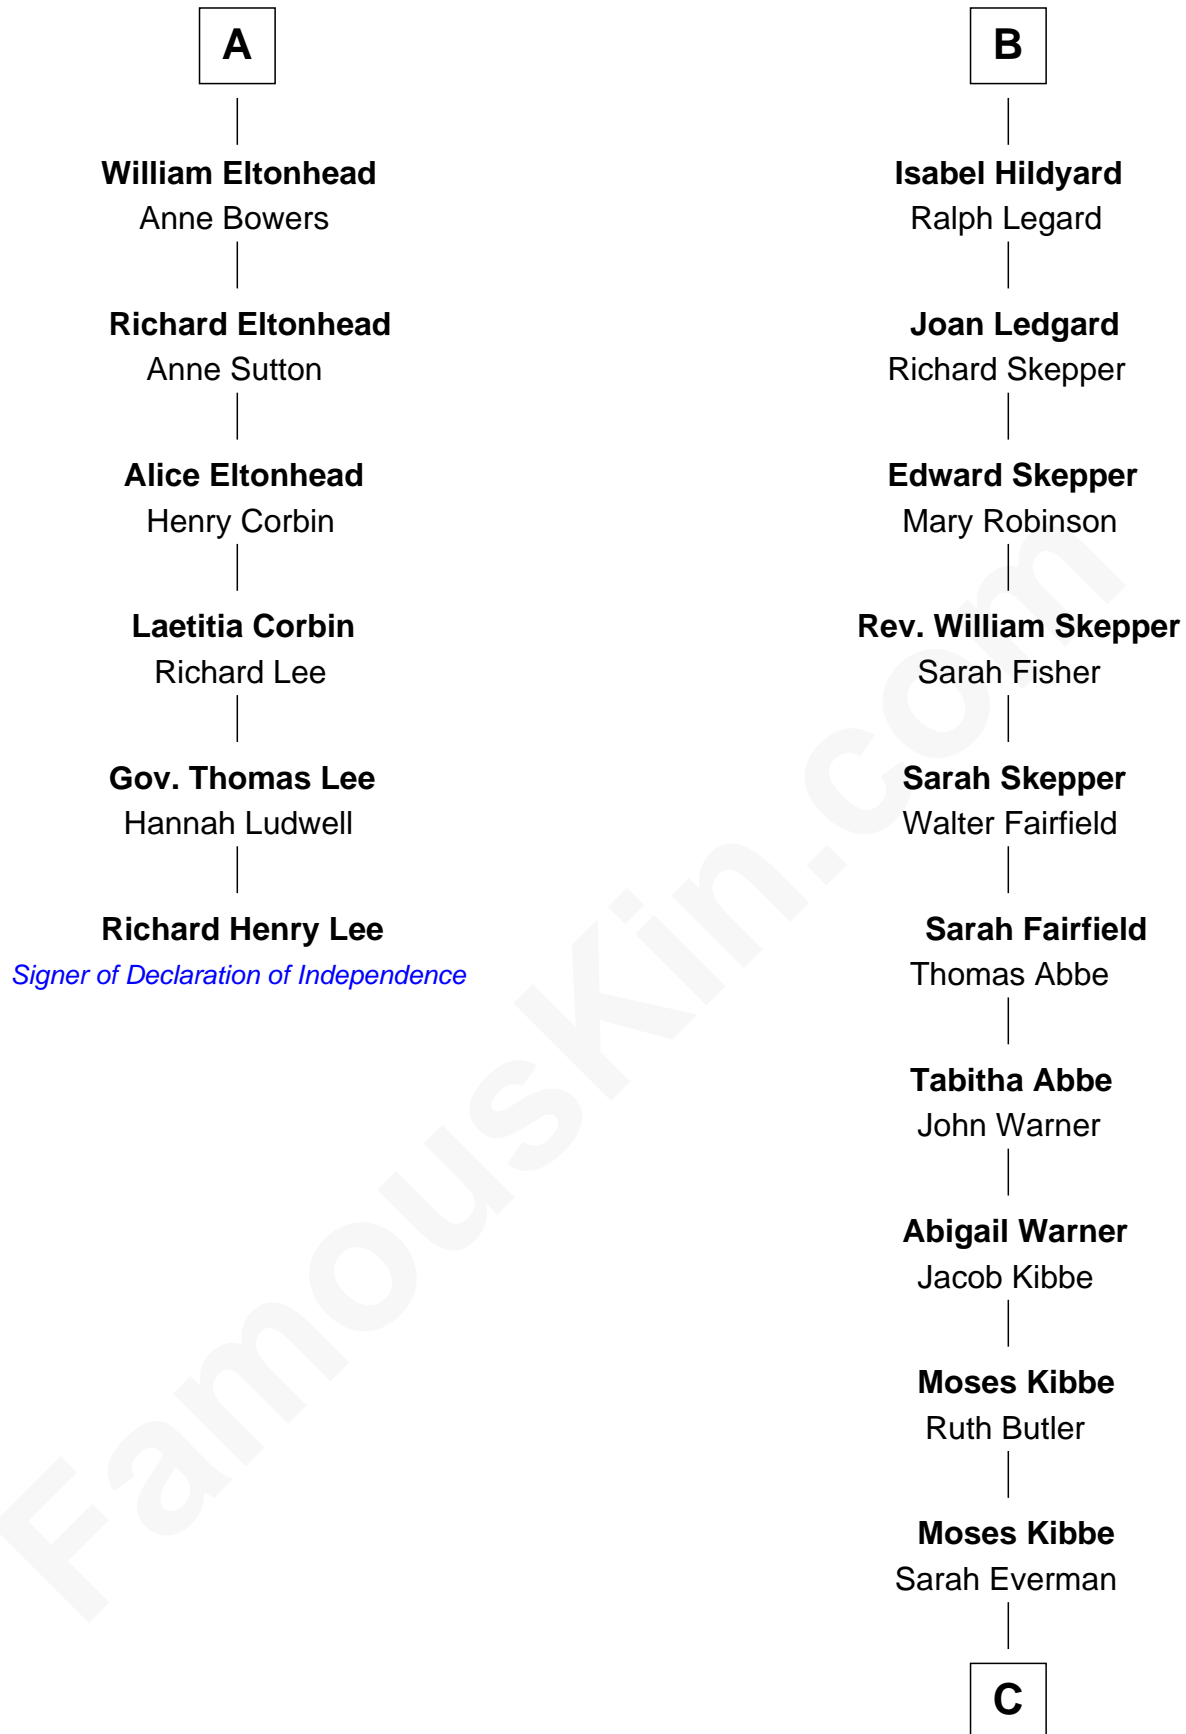

FamousKin.com

Relationship Chart of

Richard Henry Lee

Signer of the Declaration of Independence

12th cousin 8 times removed of

Roy Rogers

Cowboy movie actor and singer

C

—
Jacintha Kibbe

William Womack

—
Archer Womack

Patricia Adeline Hatchett

—
Mattie M. Womack

Andrew E. Slye

—
Roy Rogers

Cowboy movie actor and singer