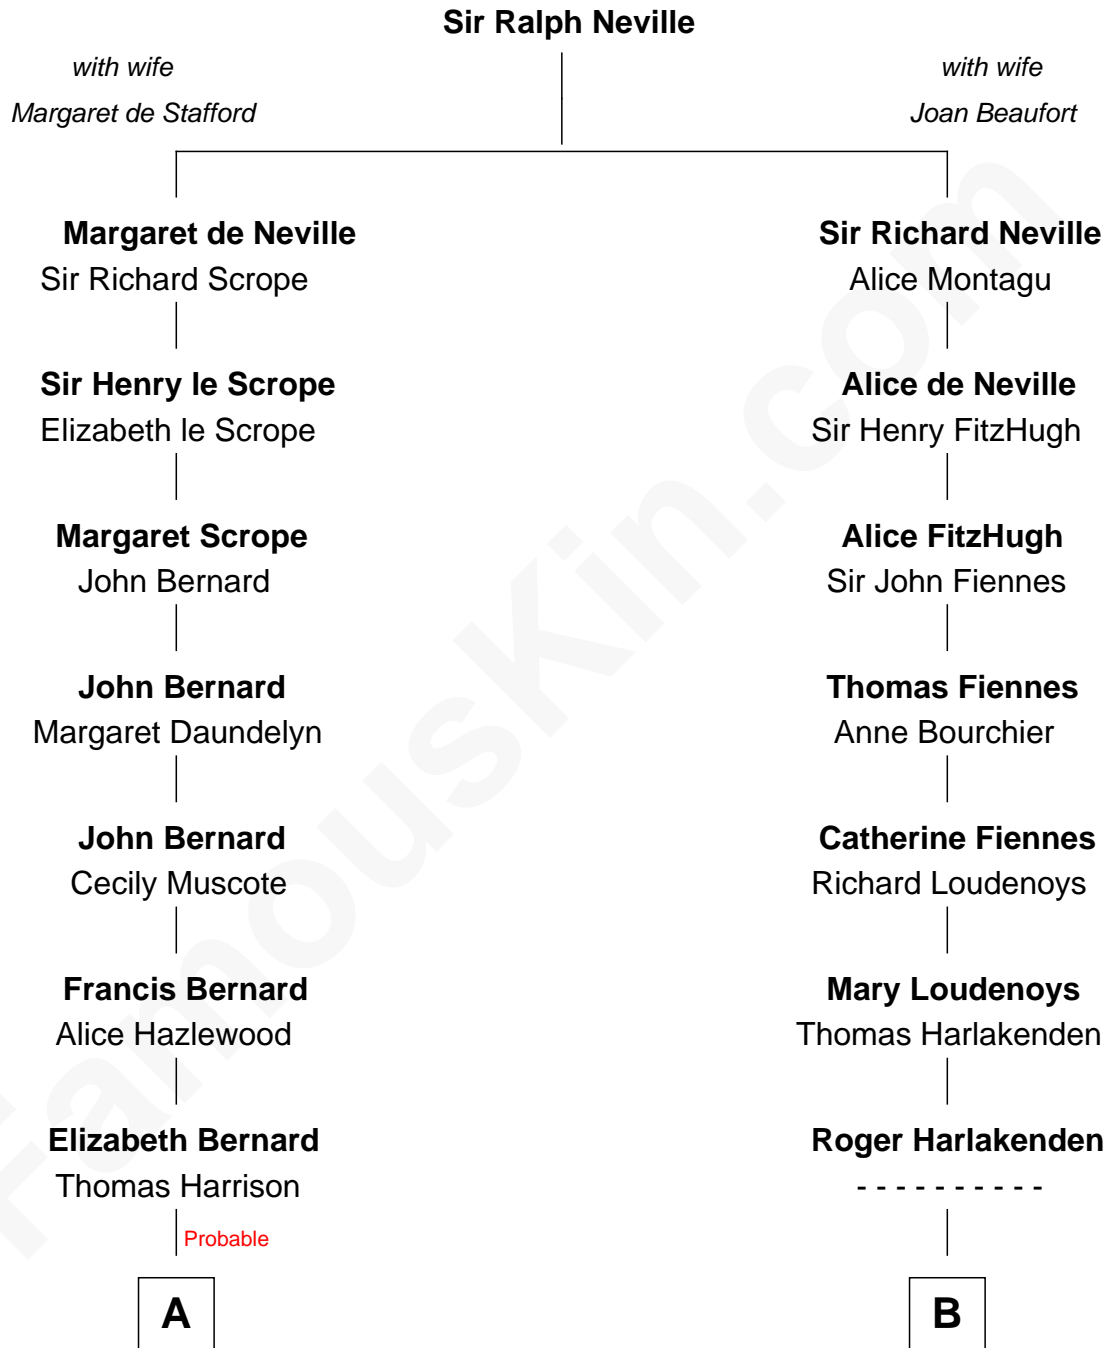

FamousKin.com

Relationship Chart of

Richard Henry Lee

Signer of the Declaration of Independence

11th cousin 8 times removed of

Anne Baxter
Movie Actress