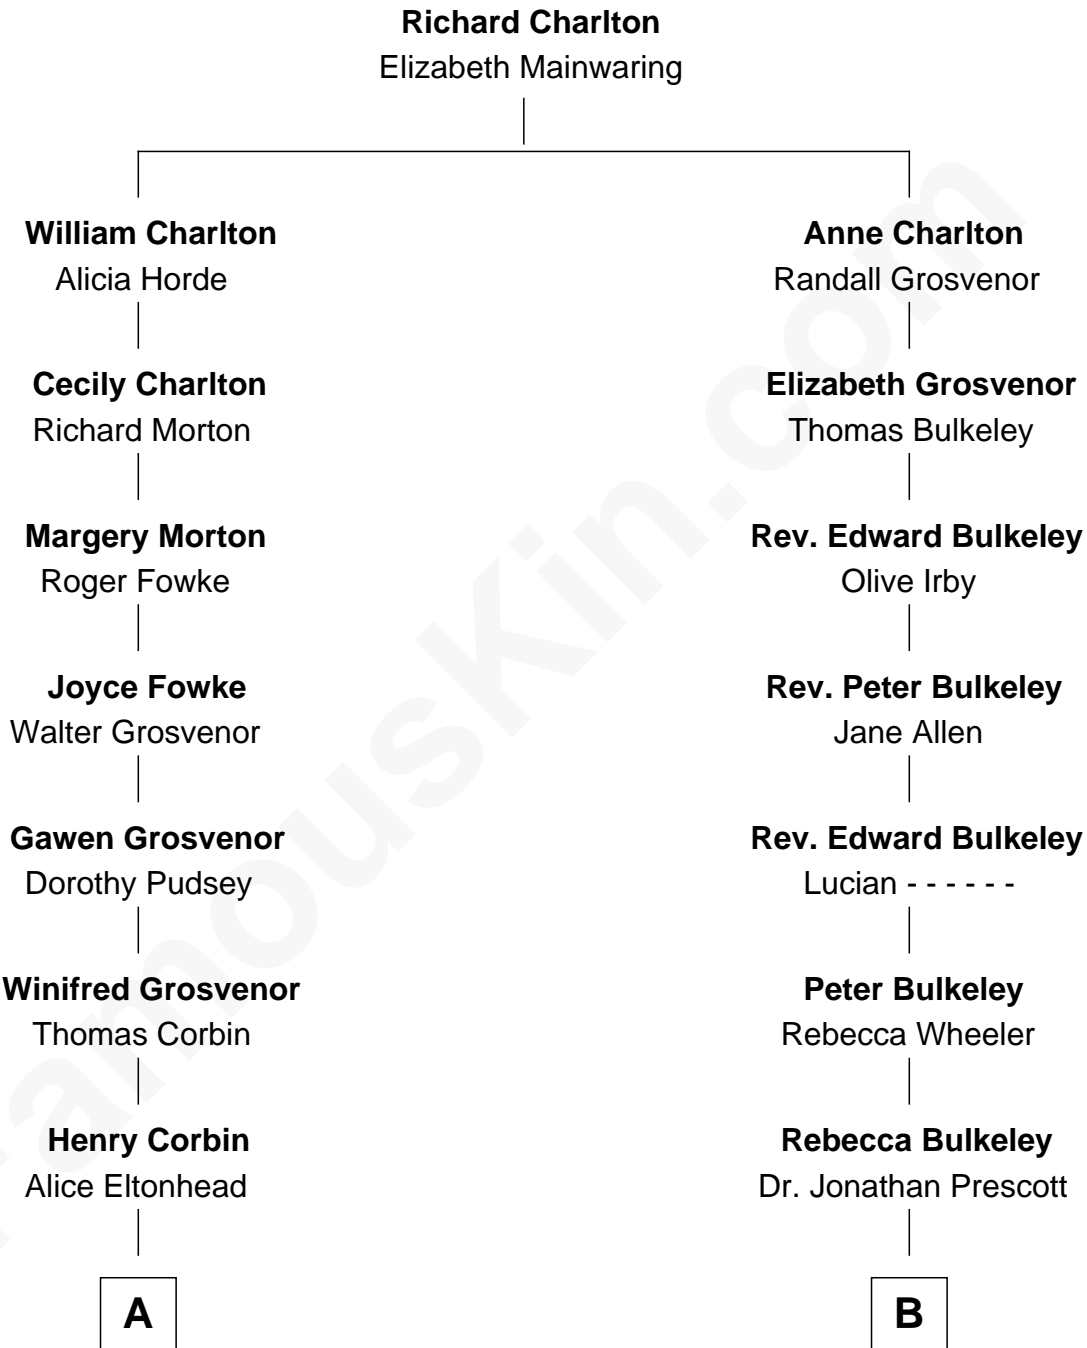

# FamousKin.com

## Relationship Chart of

### Richard Henry Lee

*Signer of the Declaration of Independence*

9th cousin 5 times removed of

**George H. W. Bush**  
*41st U.S. President*

**A**

**Laetitia Corbin**

Richard Lee

**Gov. Thomas Lee**