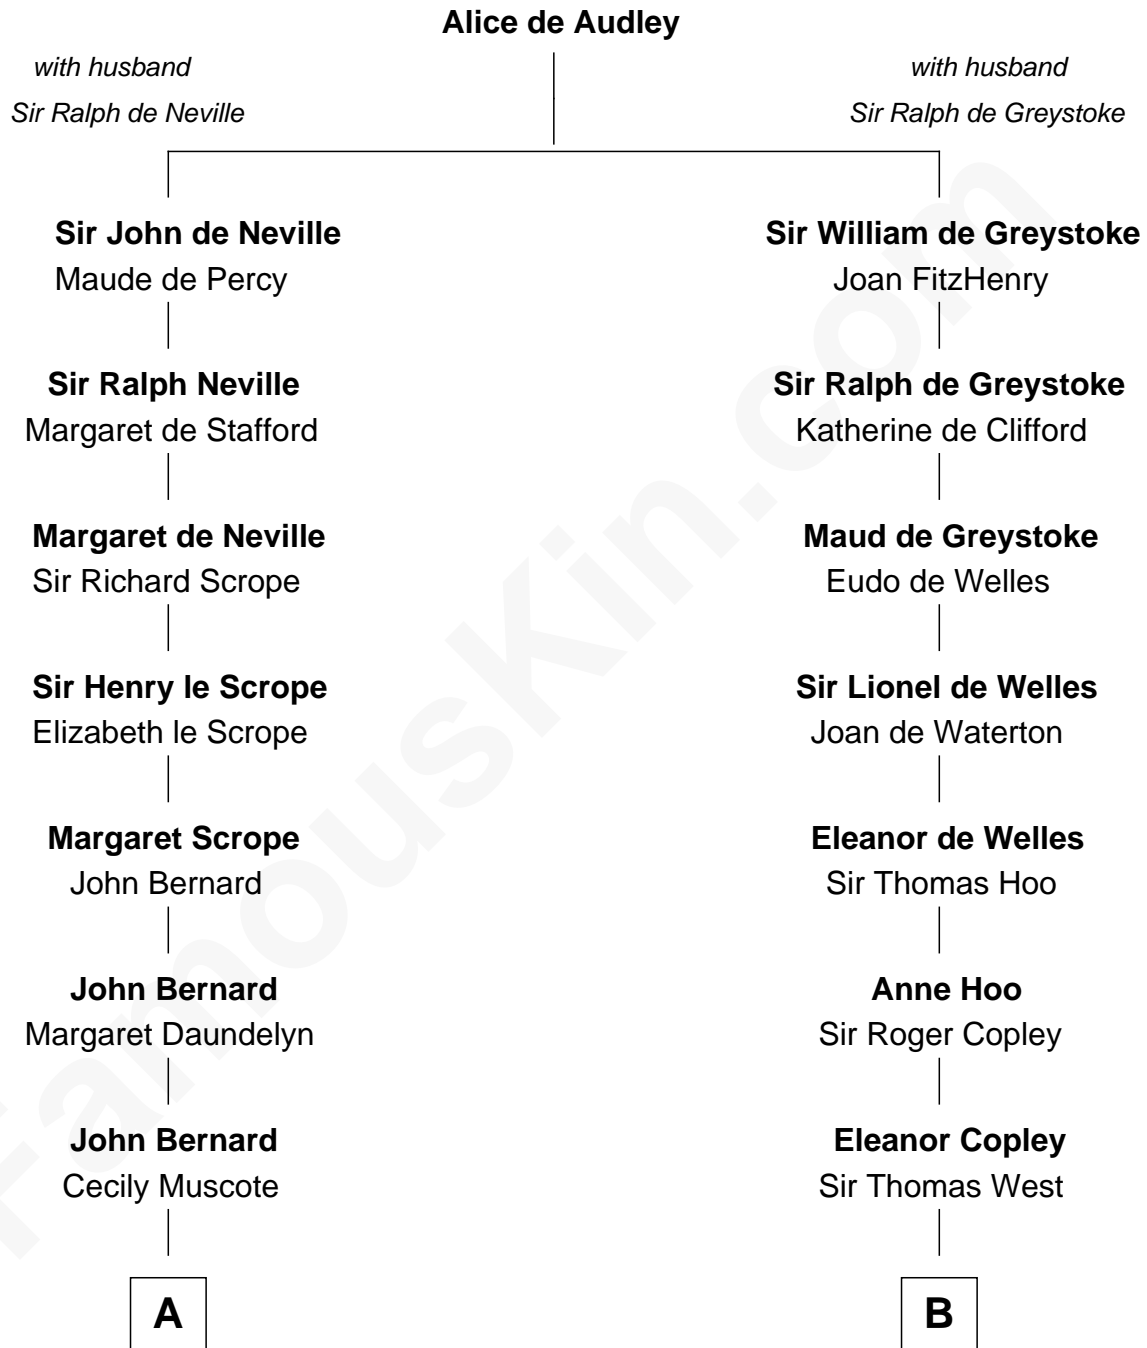

FamousKin.com

Relationship Chart of

Richard Henry Lee

Signer of the Declaration of Independence

13th cousin 8 times removed of

George H. W. Bush
41st U.S. President

C

—
Susan Montfort Shellman

Samuel Howard Fay

—
Harriet Eleanor Fay

Rev. James Smith Bush

—
Samuel Prescott Bush

Flora Sheldon

—
Prescott Sheldon Bush

Dorothy Wear Walker

—
George H. W. Bush

41st U.S. President

FamousKin.com